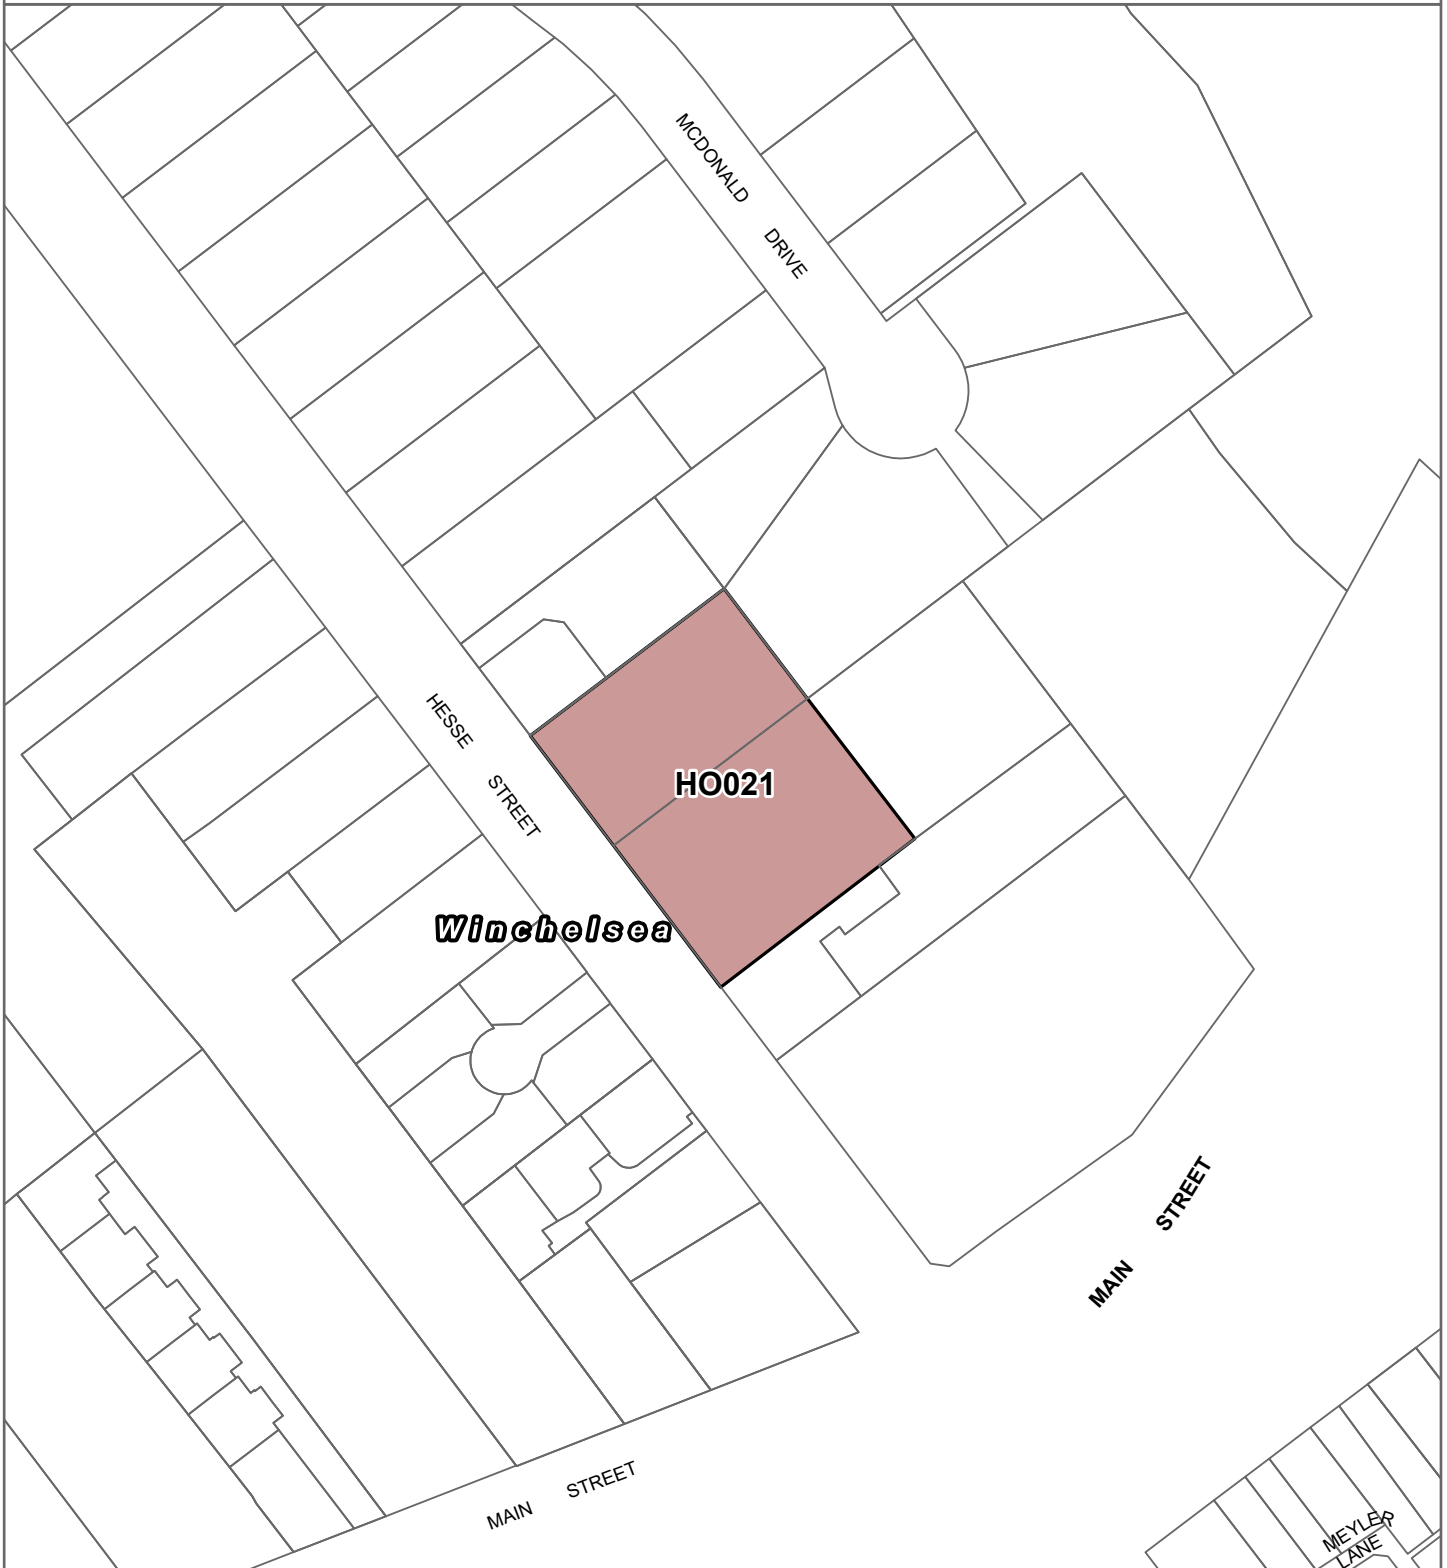

SURF COAST PLANNING SCHEME - LOCAL PROVISION

AMENDMENT GC183

LEGEND

- HO - Heritage Overlay
- Local Government Area

Part of Planning Scheme Map 8HO

Disclaimer
 This publication may be of assistance to you but the State of Victoria and its employees do not guarantee that the publication is without flaw of any kind or is wholly appropriate for your particular purposes and therefore disclaims all liability for any error, loss or other consequence which may arise from you relying on any information in this publication.