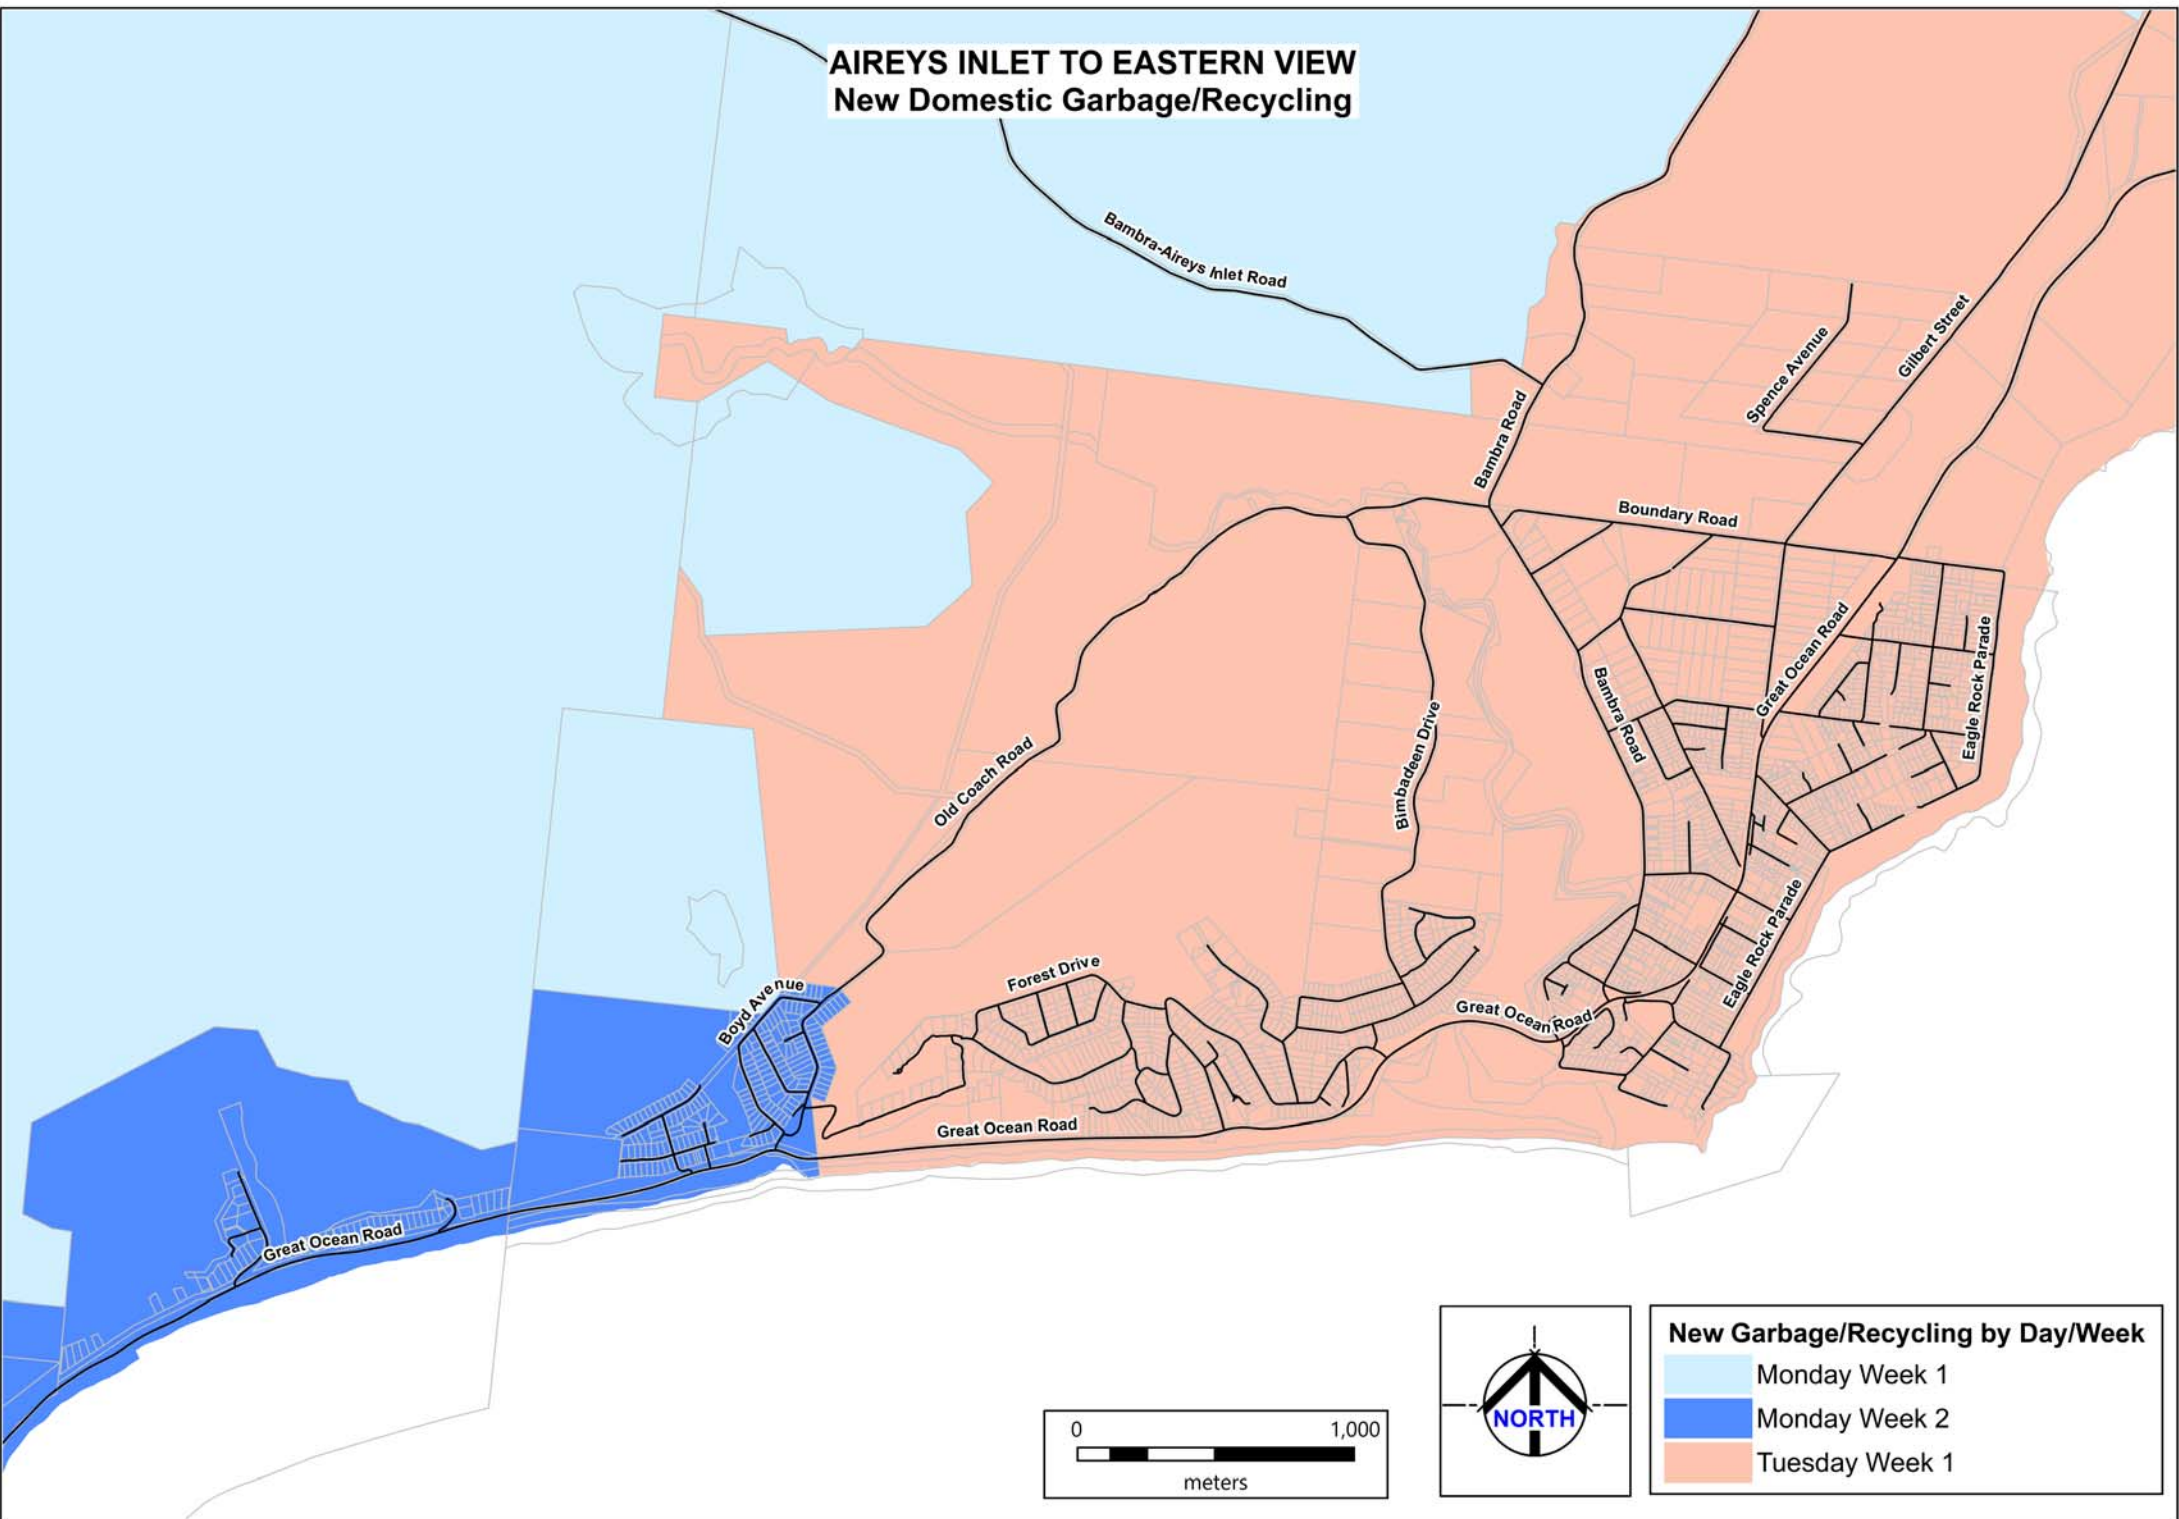

AIREYS INLET TO EASTERN VIEW New Domestic Garbage/Recycling

New Garbage/Recycling by Day/Week

Light Blue	Monday Week 1
Dark Blue	Monday Week 2
Orange	Tuesday Week 1