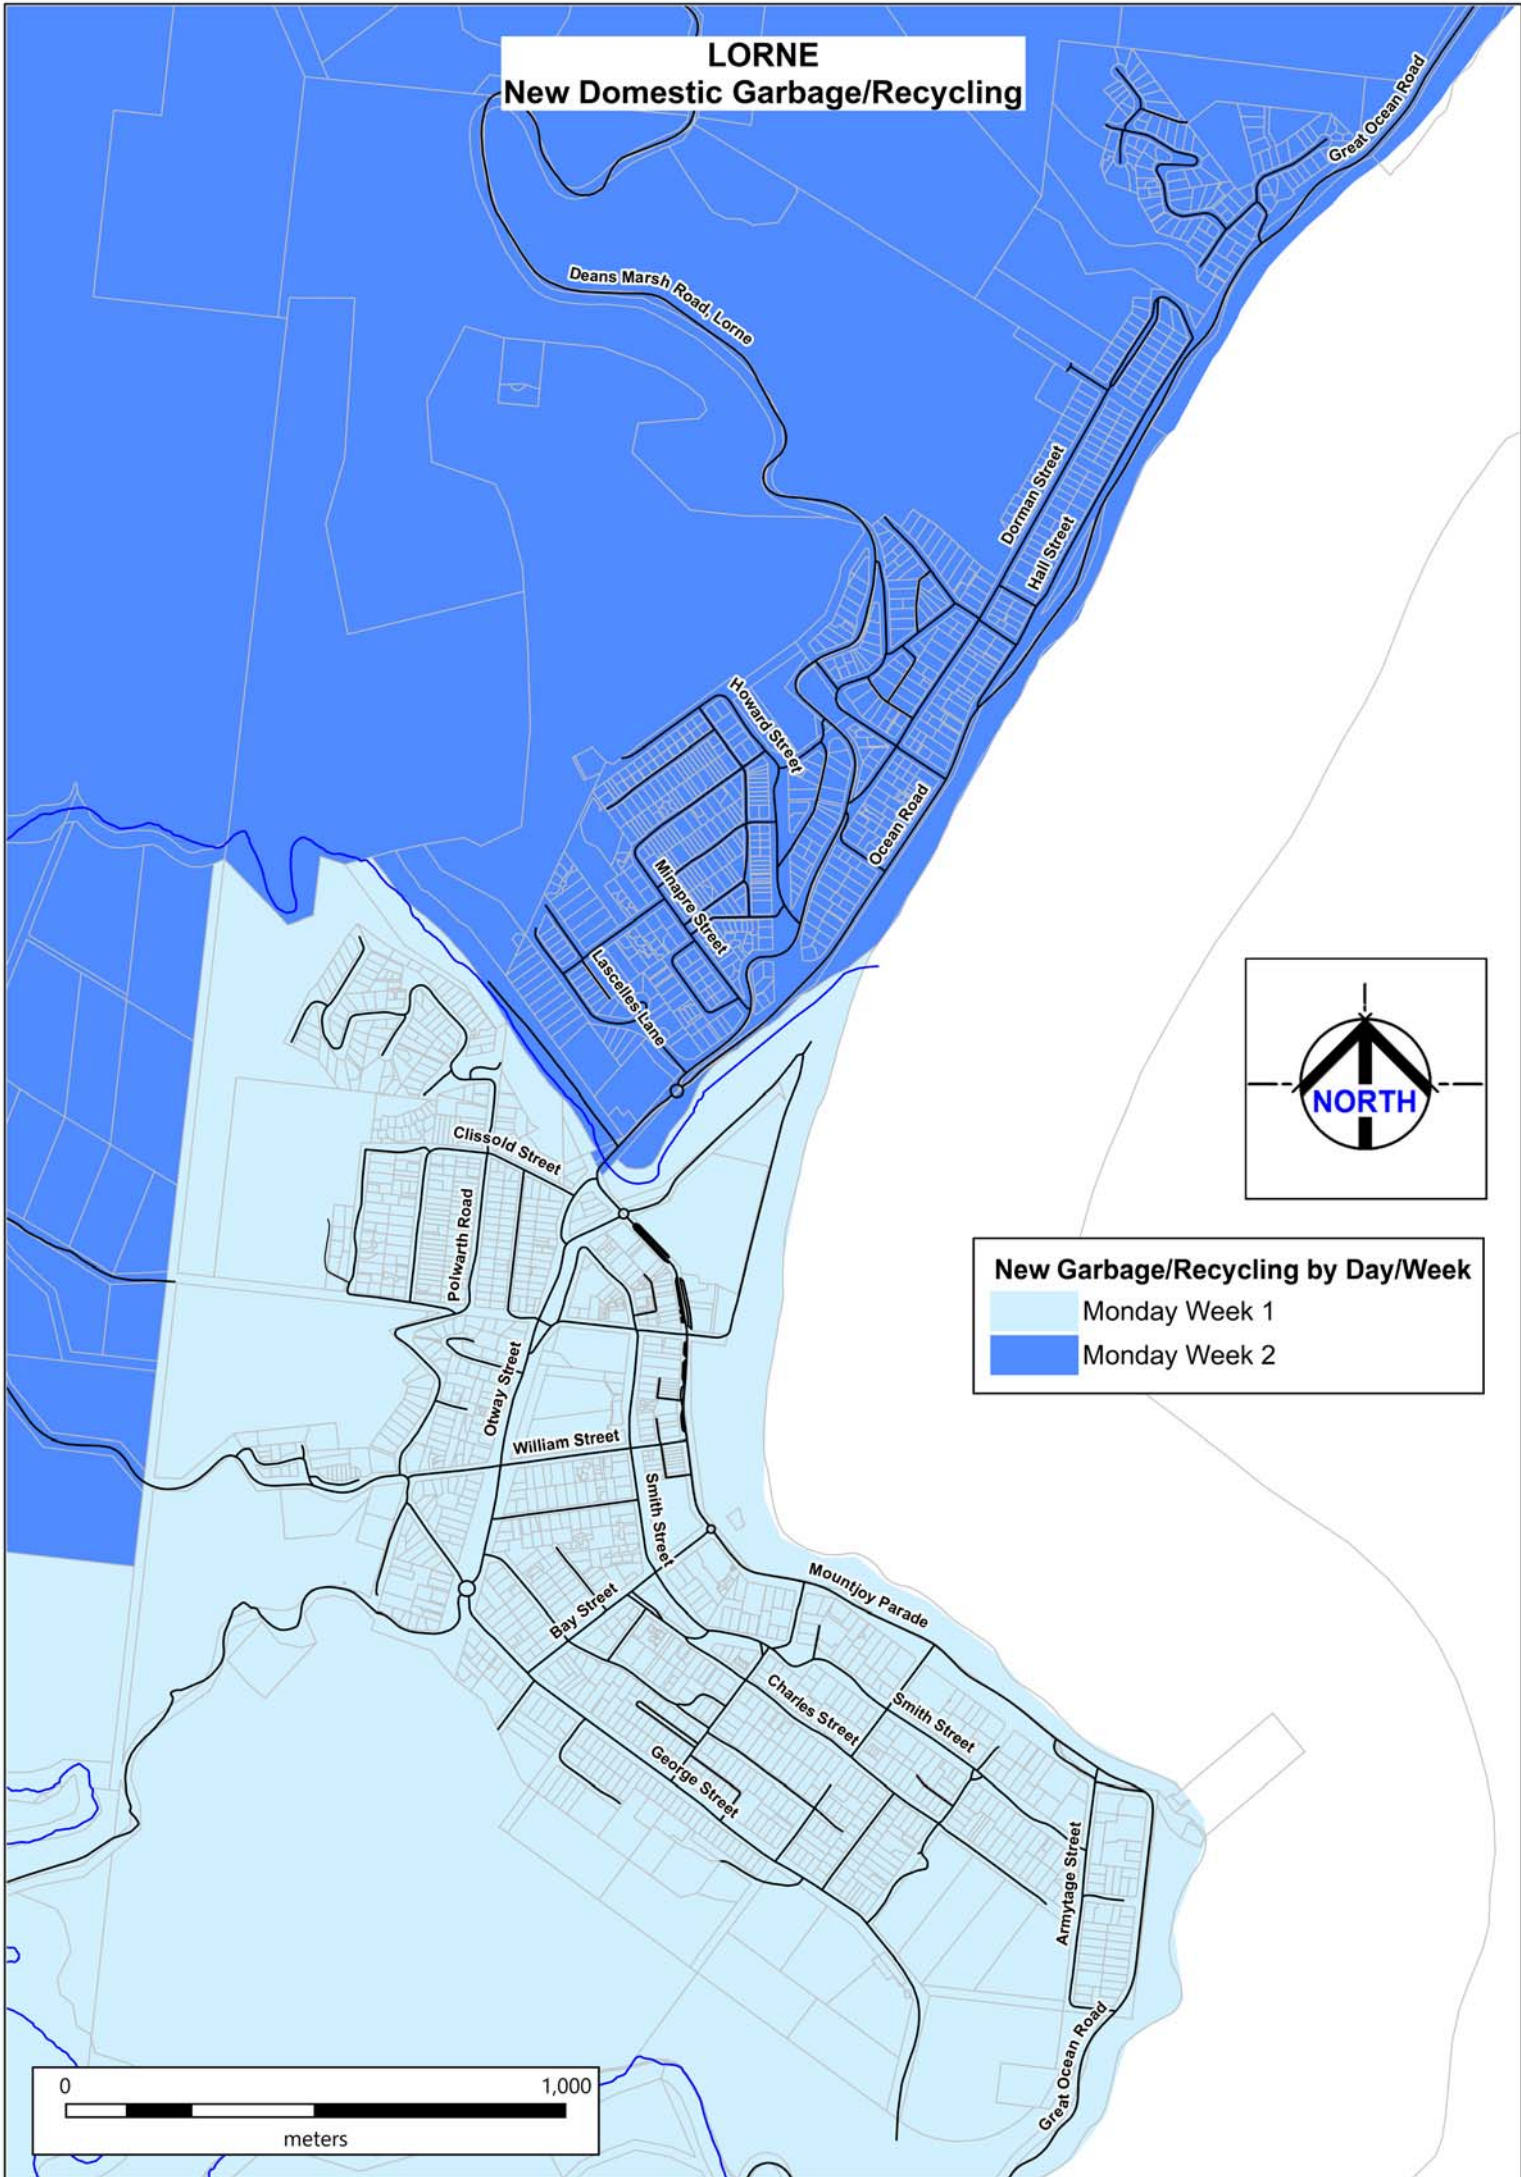

LORNE

New Domestic Garbage/Recycling

New Garbage/Recycling by Day/Week

- Monday Week 1
- Monday Week 2