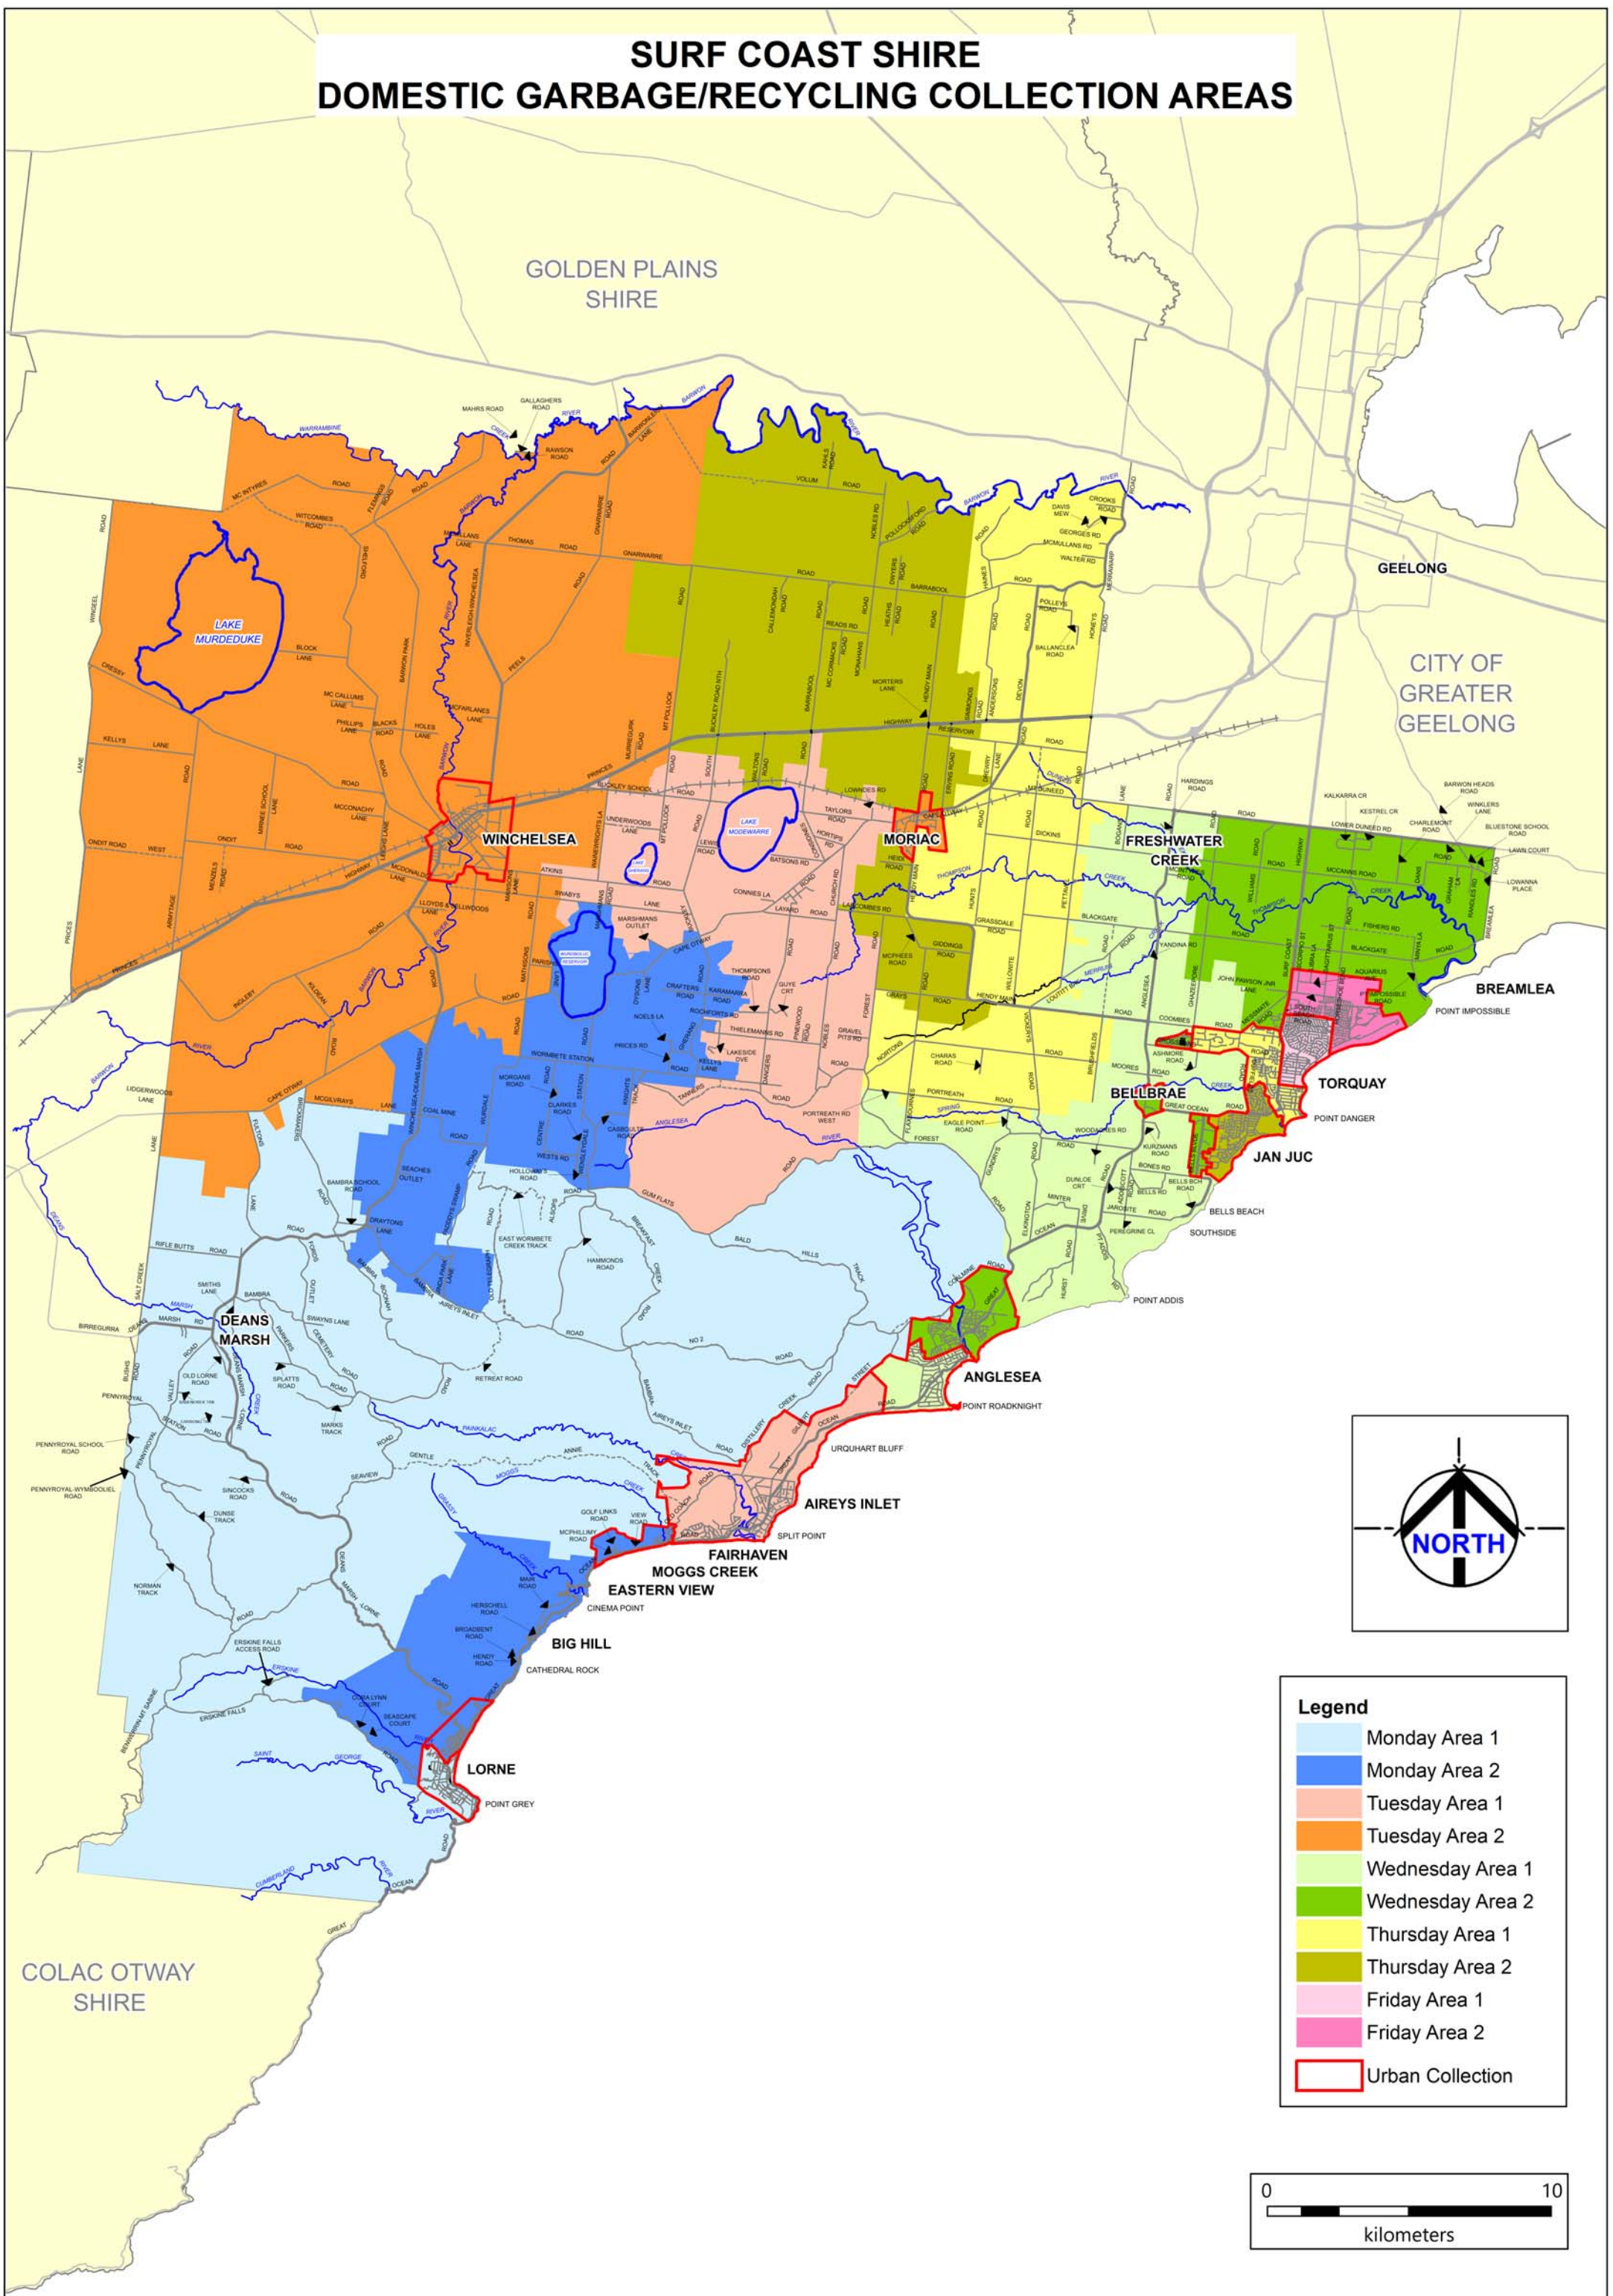

SURF COAST SHIRE DOMESTIC GARBAGE/RECYCLING COLLECTION AREAS

GOLDEN PLAINS
SHIRE

GEELONG

CITY OF
GREATER
GEELONG

WINCHELSEA

MORIAC

FRESHWATER
CREEK

BREAMLEA

TORQUAY

JAN JUC

DEANS
MARSH

ANGLESEA

AIREYS INLET

FAIRHAVEN
MOGGS CREEK

EASTERN VIEW

BIG HILL

LORNE

Legend

	Monday Area 1
	Monday Area 2
	Tuesday Area 1
	Tuesday Area 2
	Wednesday Area 1
	Wednesday Area 2
	Thursday Area 1
	Thursday Area 2
	Friday Area 1
	Friday Area 2
	Urban Collection

COLAC OTWAY
SHIRE