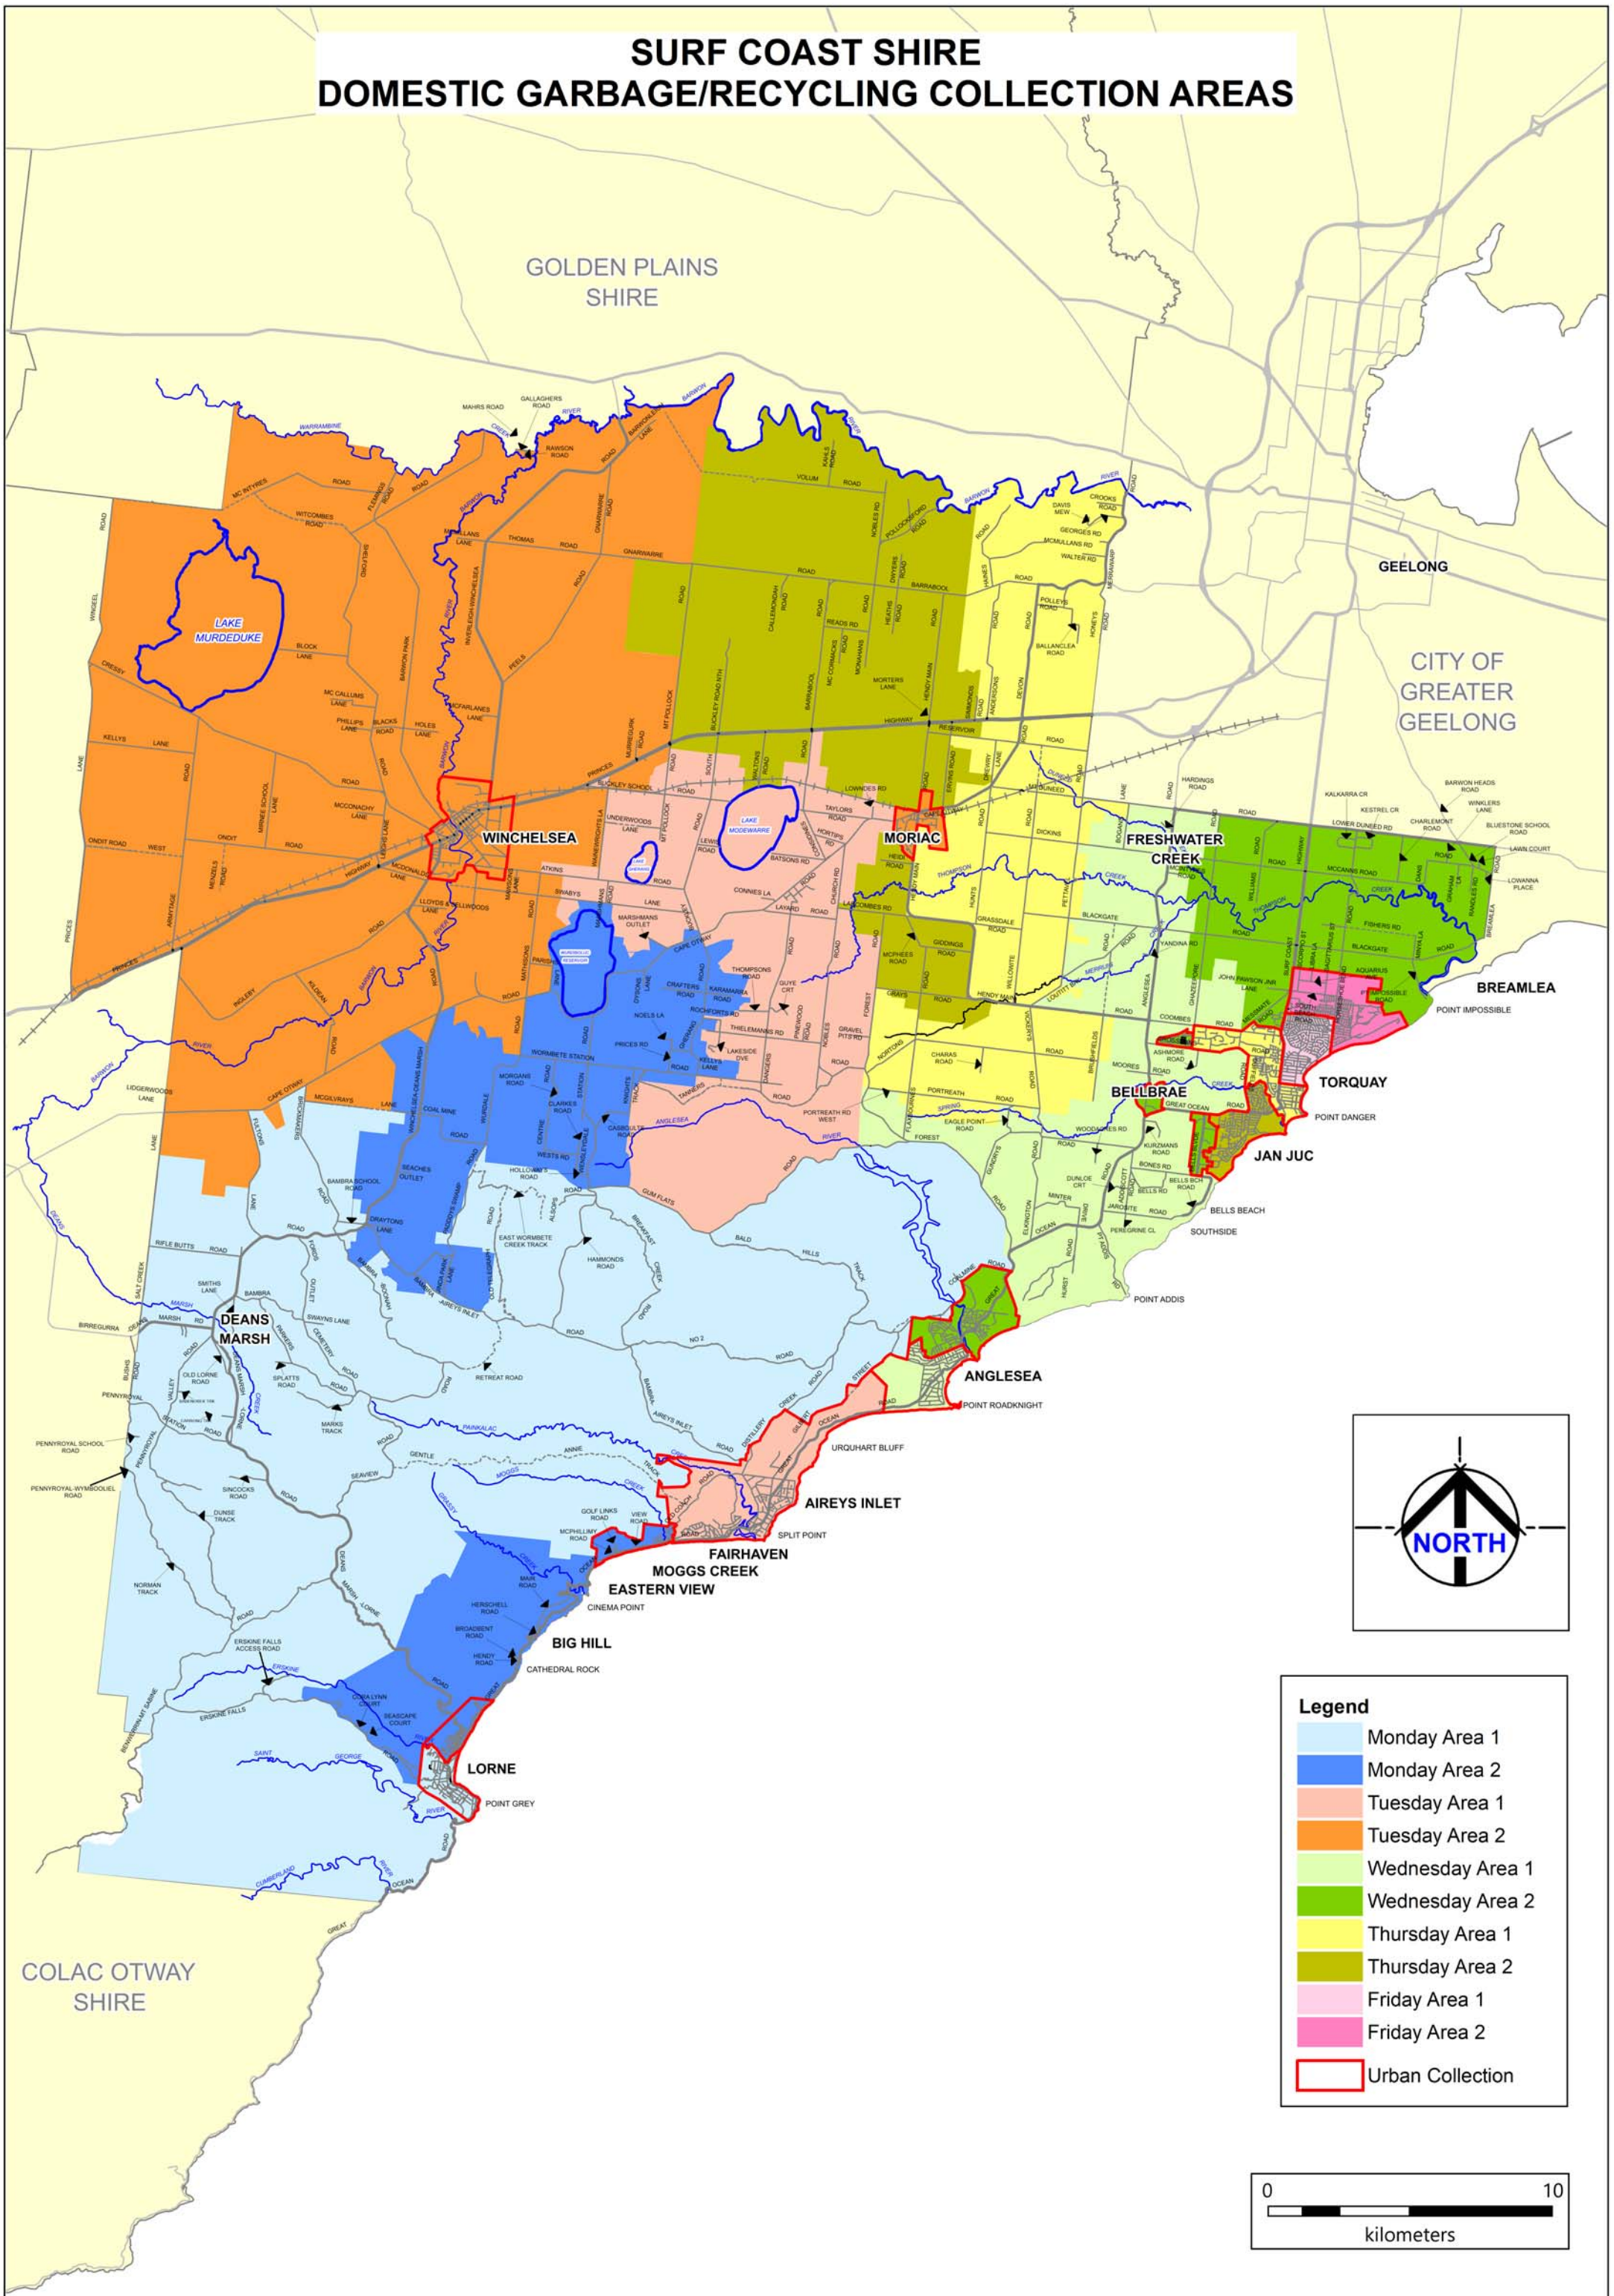

SURF COAST SHIRE DOMESTIC GARBAGE/RECYCLING COLLECTION AREAS

Legend

	Monday Area 1
	Monday Area 2
	Tuesday Area 1
	Tuesday Area 2
	Wednesday Area 1
	Wednesday Area 2
	Thursday Area 1
	Thursday Area 2
	Friday Area 1
	Friday Area 2
	Urban Collection