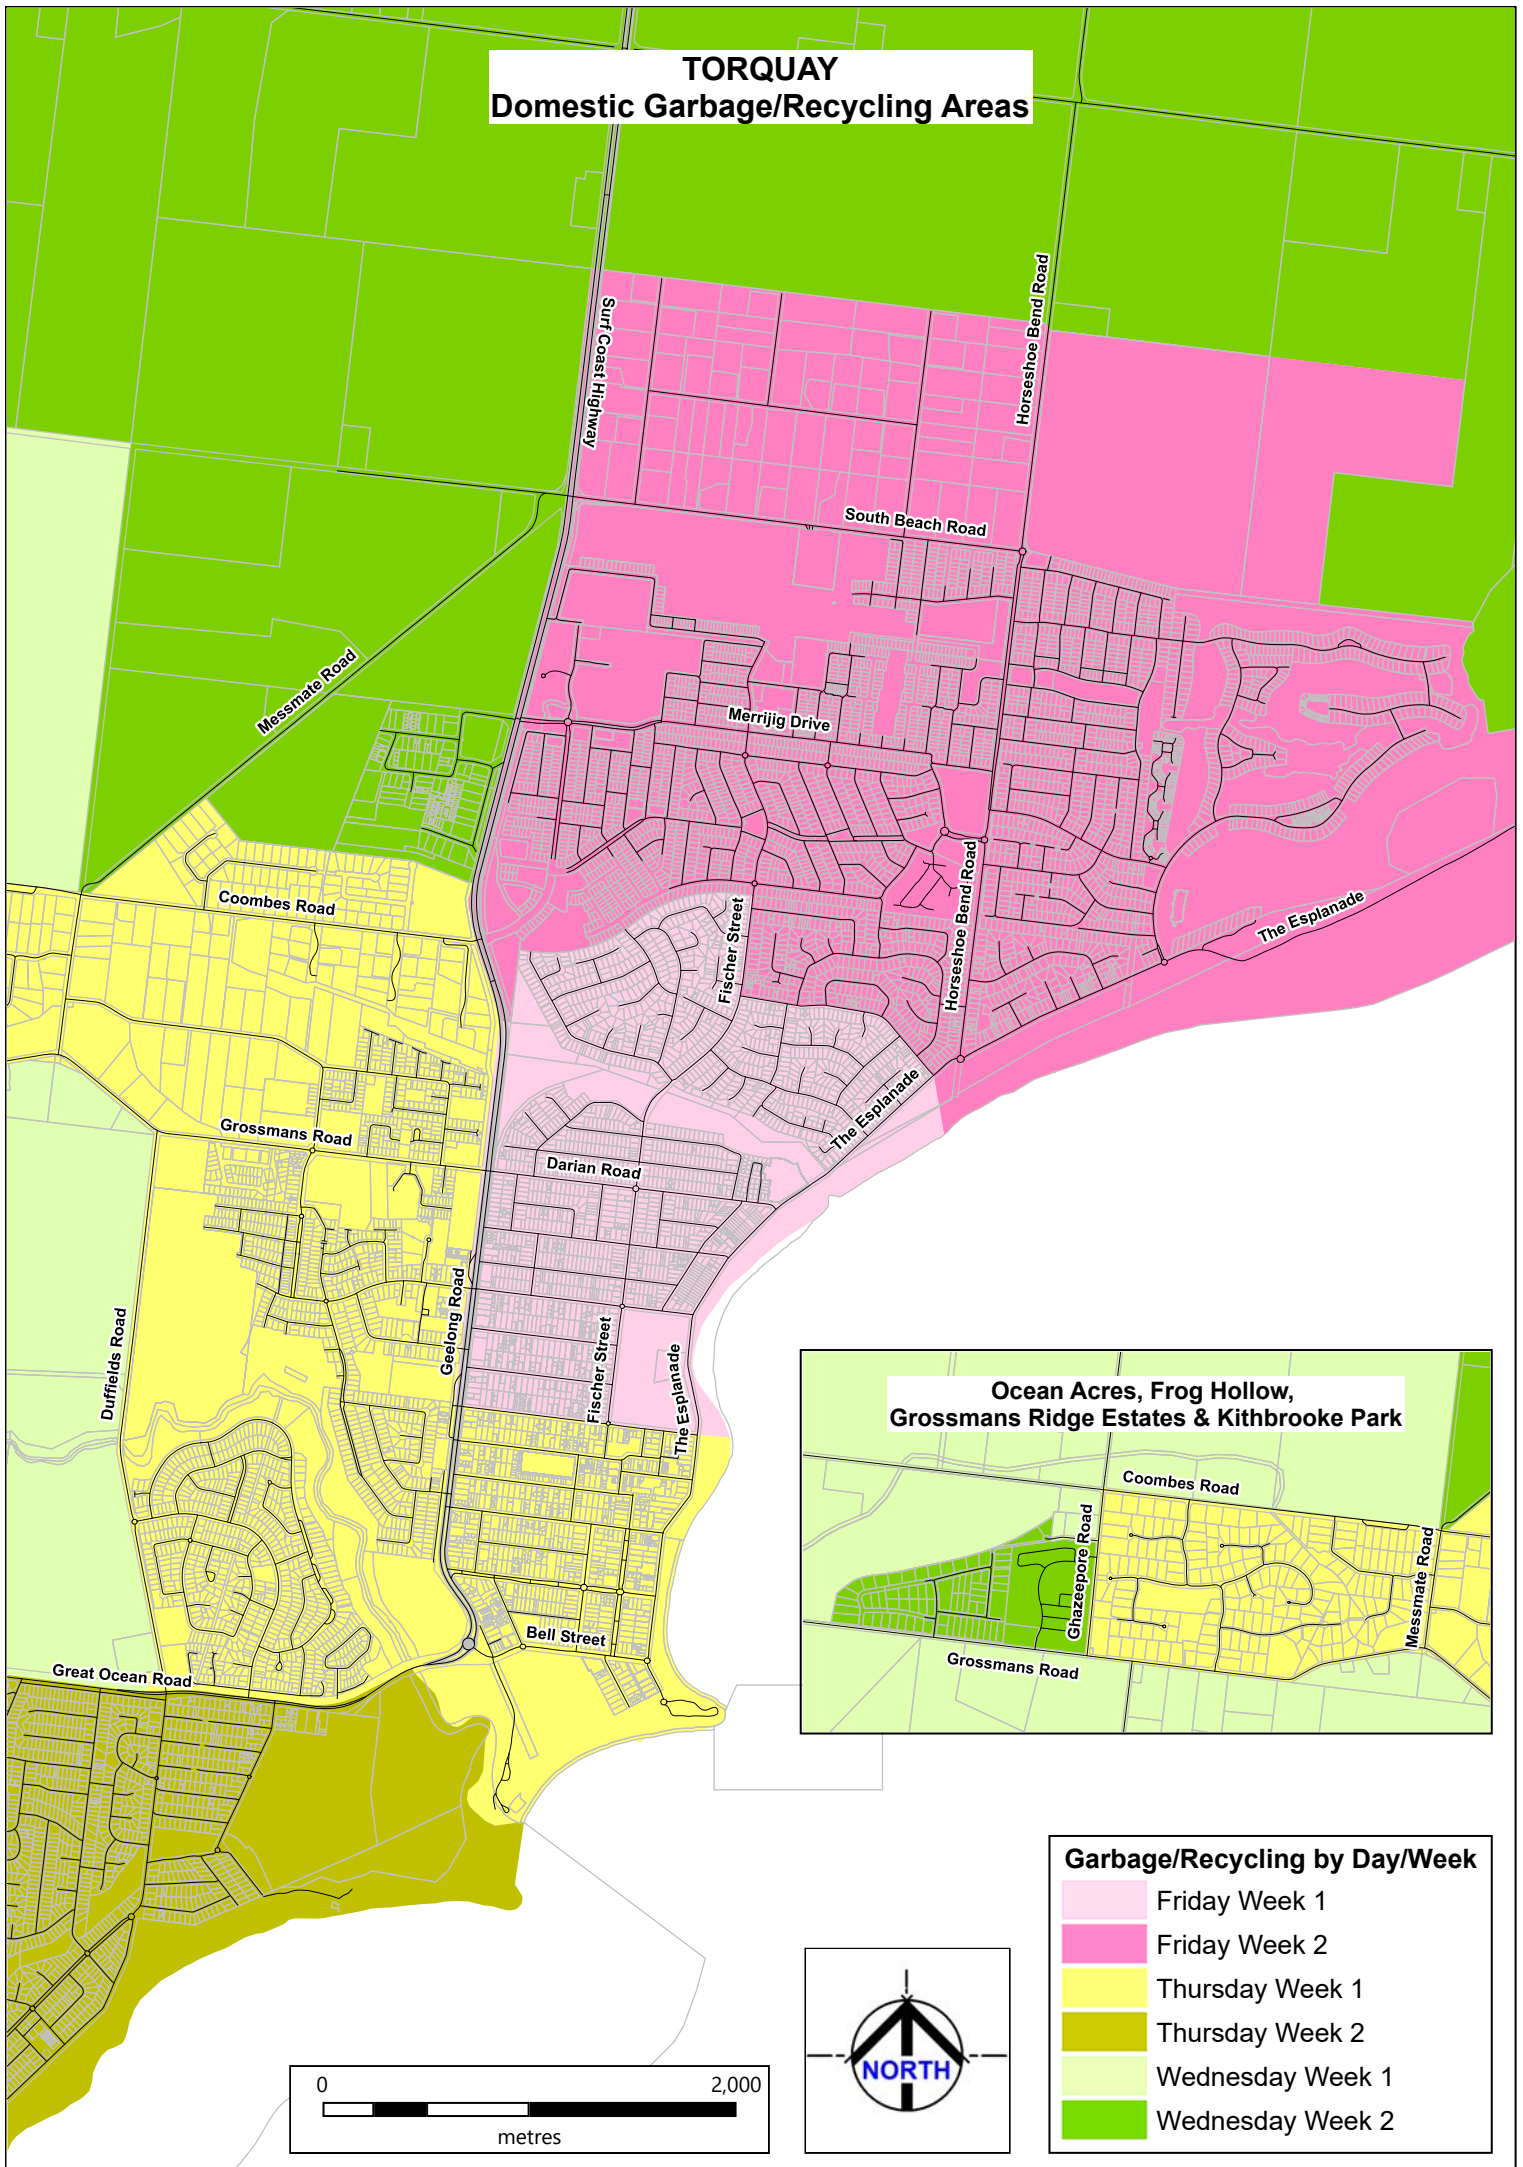

TORQUAY Domestic Garbage/Recycling Areas

Garbage/Recycling by Day/Week

- Friday Week 1
- Friday Week 2
- Thursday Week 1
- Thursday Week 2
- Wednesday Week 1
- Wednesday Week 2