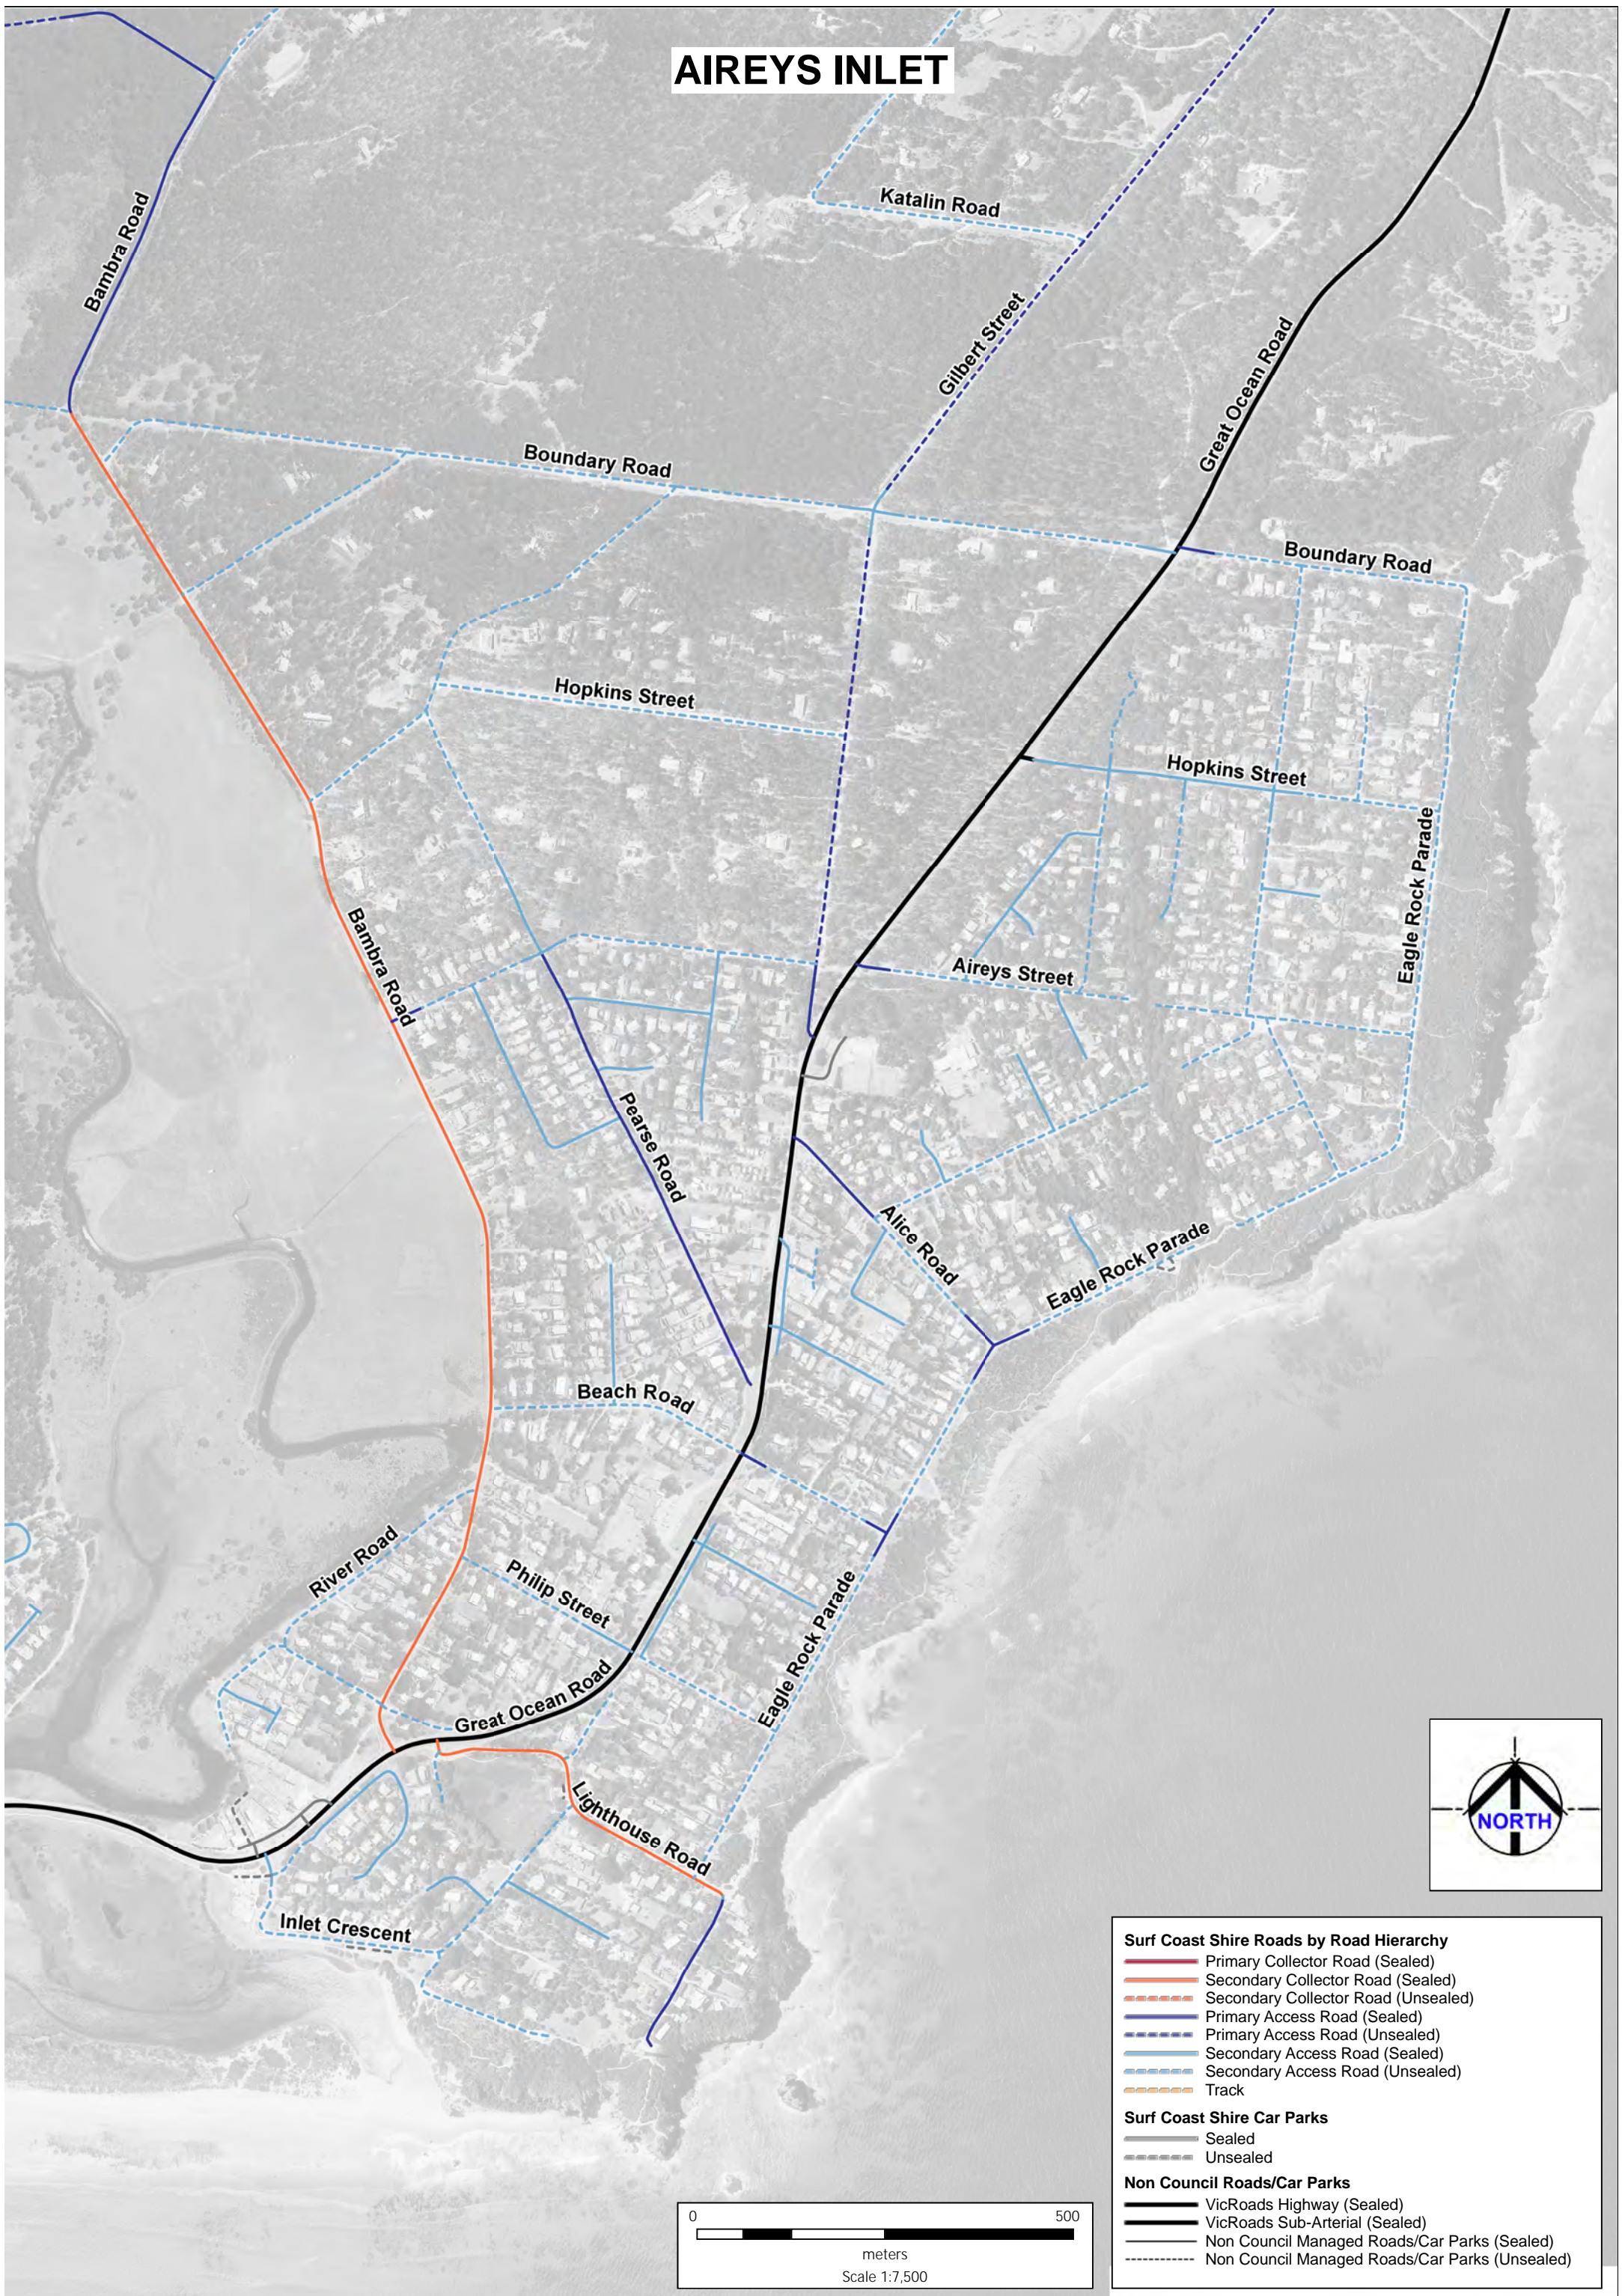

# AIREYS INLET

**Surf Coast Shire Roads by Road Hierarchy**

- Primary Collector Road (Sealed)
- Secondary Collector Road (Sealed)
- - - Secondary Collector Road (Unsealed)
- Primary Access Road (Sealed)
- - - Primary Access Road (Unsealed)
- Secondary Access Road (Sealed)
- - - Secondary Access Road (Unsealed)
- - - - - Track

**Surf Coast Shire Car Parks**

- Sealed
- - - Unsealed

**Non Council Roads/Car Parks**

- VicRoads Highway (Sealed)
- VicRoads Sub-Arterial (Sealed)
- Non Council Managed Roads/Car Parks (Sealed)
- - - Non Council Managed Roads/Car Parks (Unsealed)