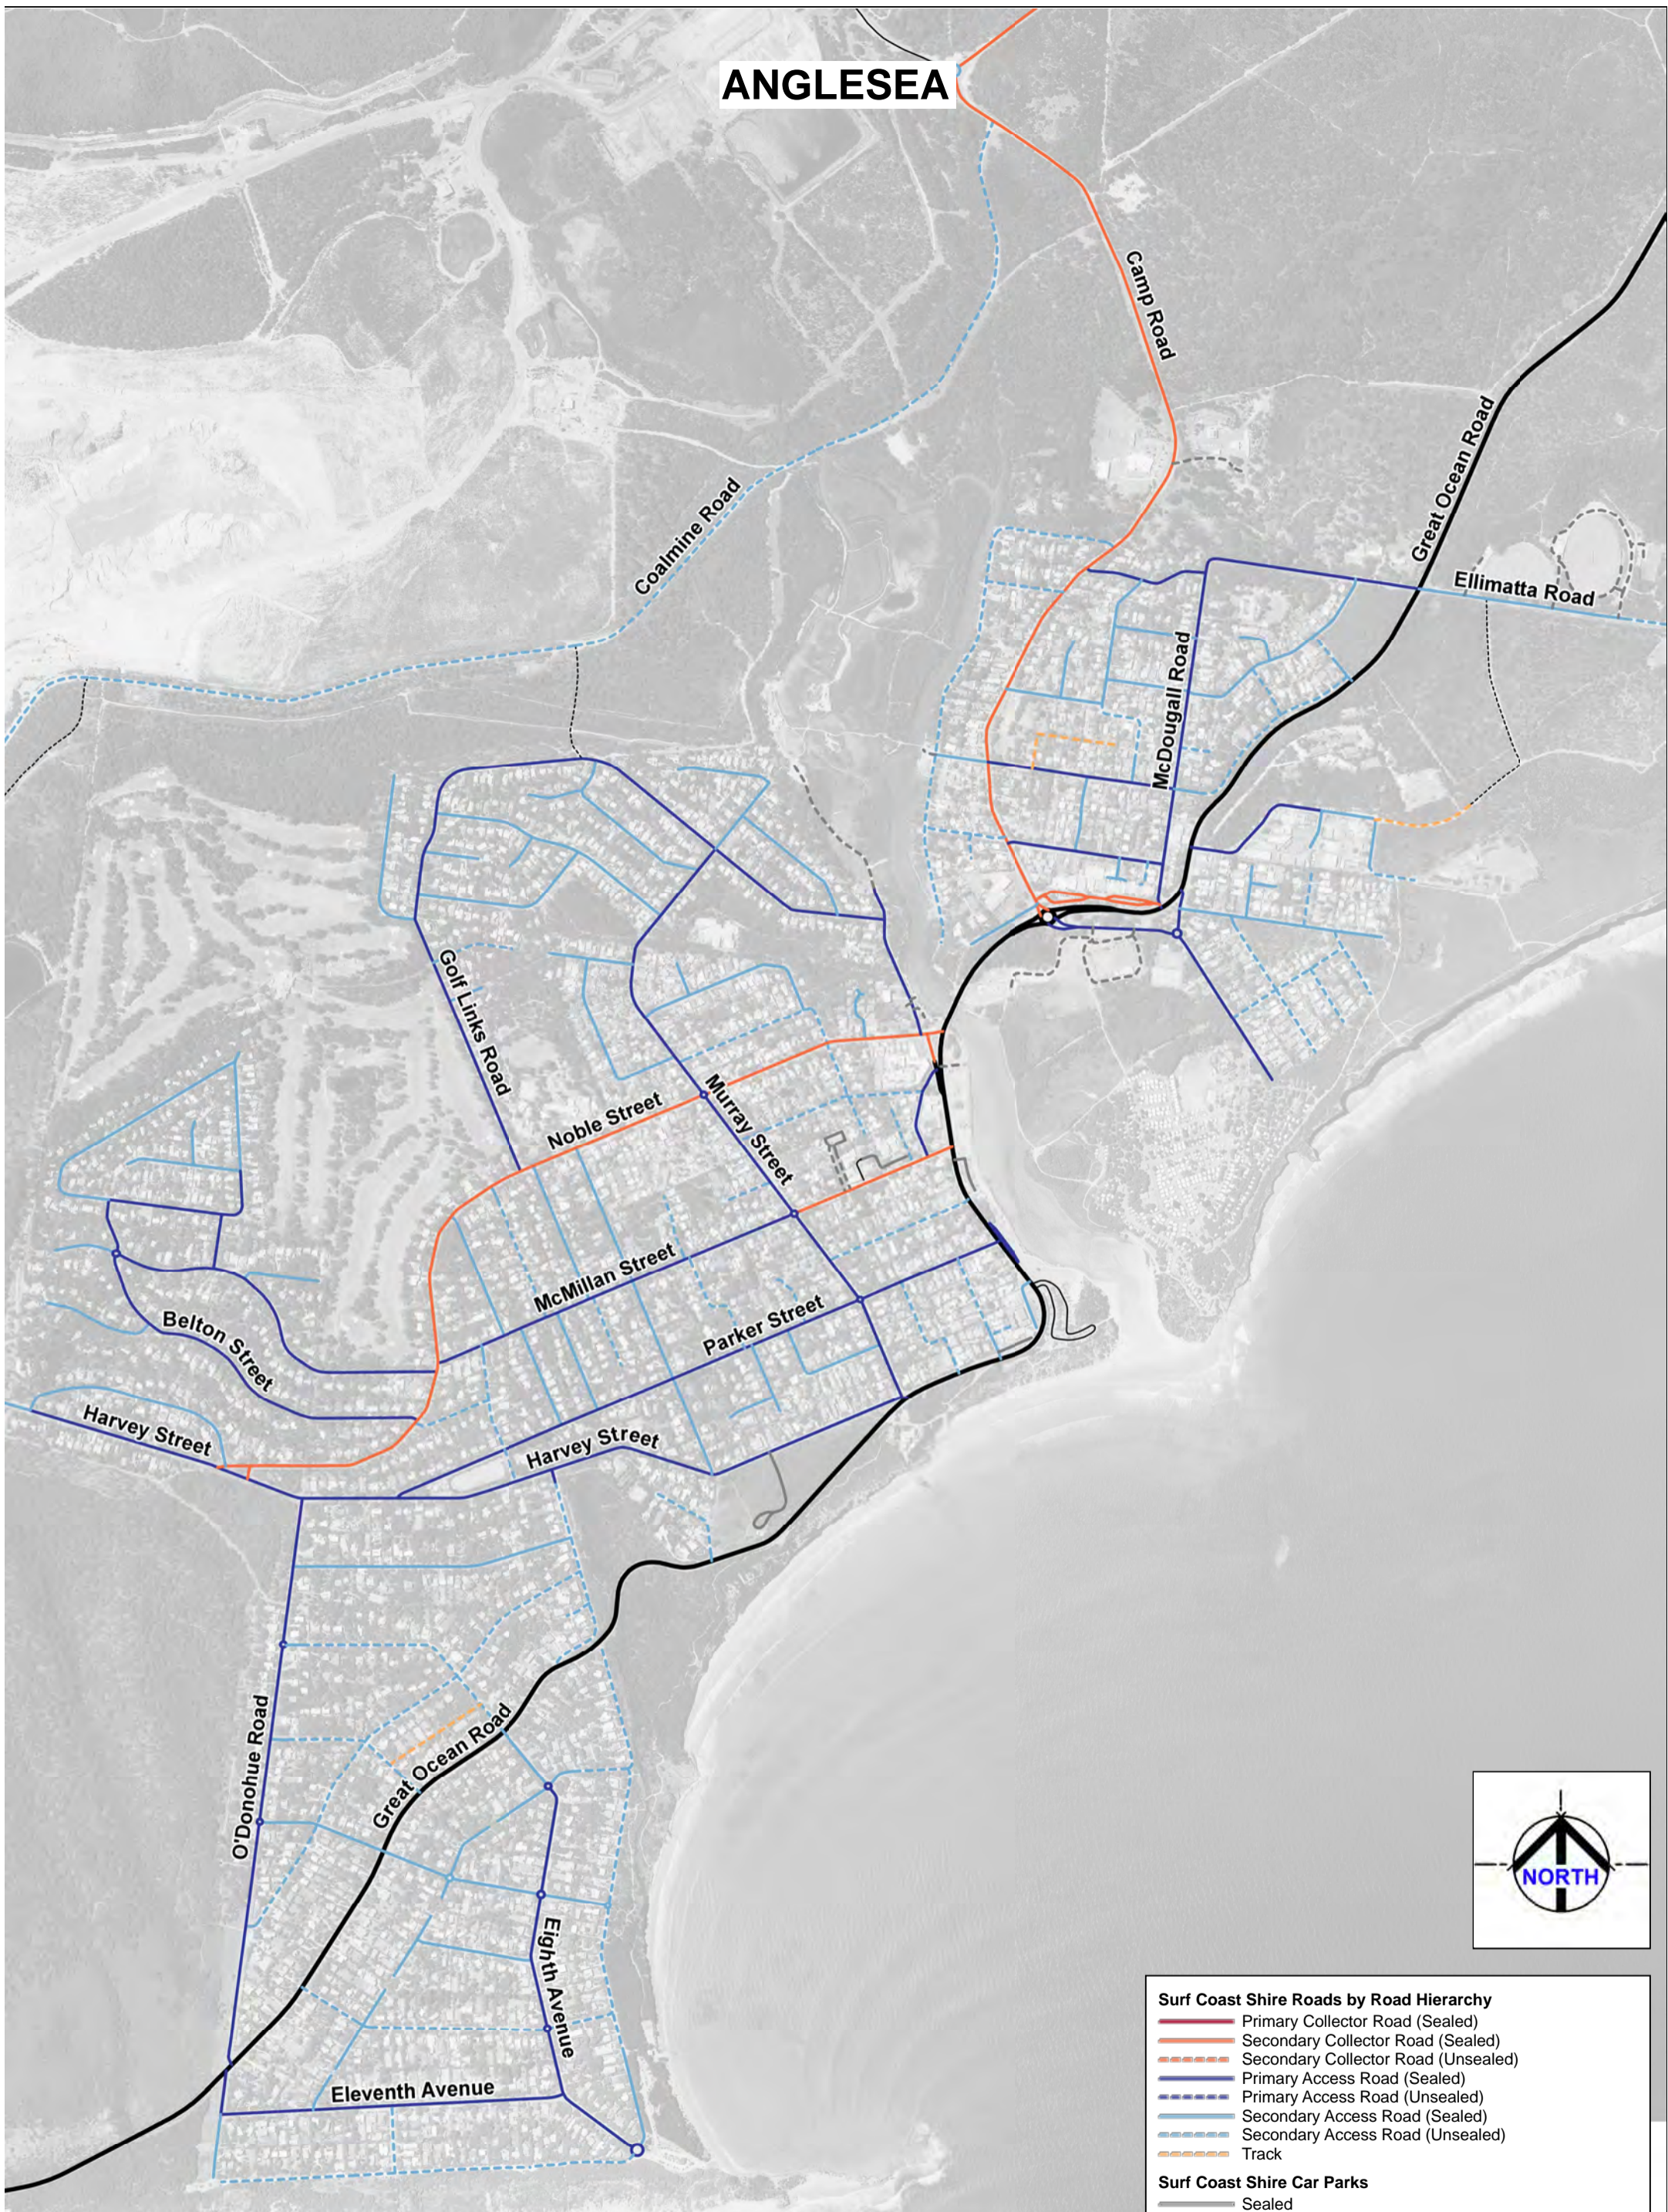

# ANGLESEA

- Surf Coast Shire Roads by Road Hierarchy**
- Primary Collector Road (Sealed)
  - Secondary Collector Road (Sealed)
  - - - Secondary Collector Road (Unsealed)
  - Primary Access Road (Sealed)
  - - - Primary Access Road (Unsealed)
  - Secondary Access Road (Sealed)
  - - - Secondary Access Road (Unsealed)
  - - - Track
- Surf Coast Shire Car Parks**
- Sealed
  - - - Unsealed
- Non Council Roads/Car Parks**
- VicRoads Highway (Sealed)
  - VicRoads Sub-Arterial (Sealed)
  - Non Council Managed Roads/Car Parks (Sealed)
  - - - Non Council Managed Roads/Car Parks (Unsealed)