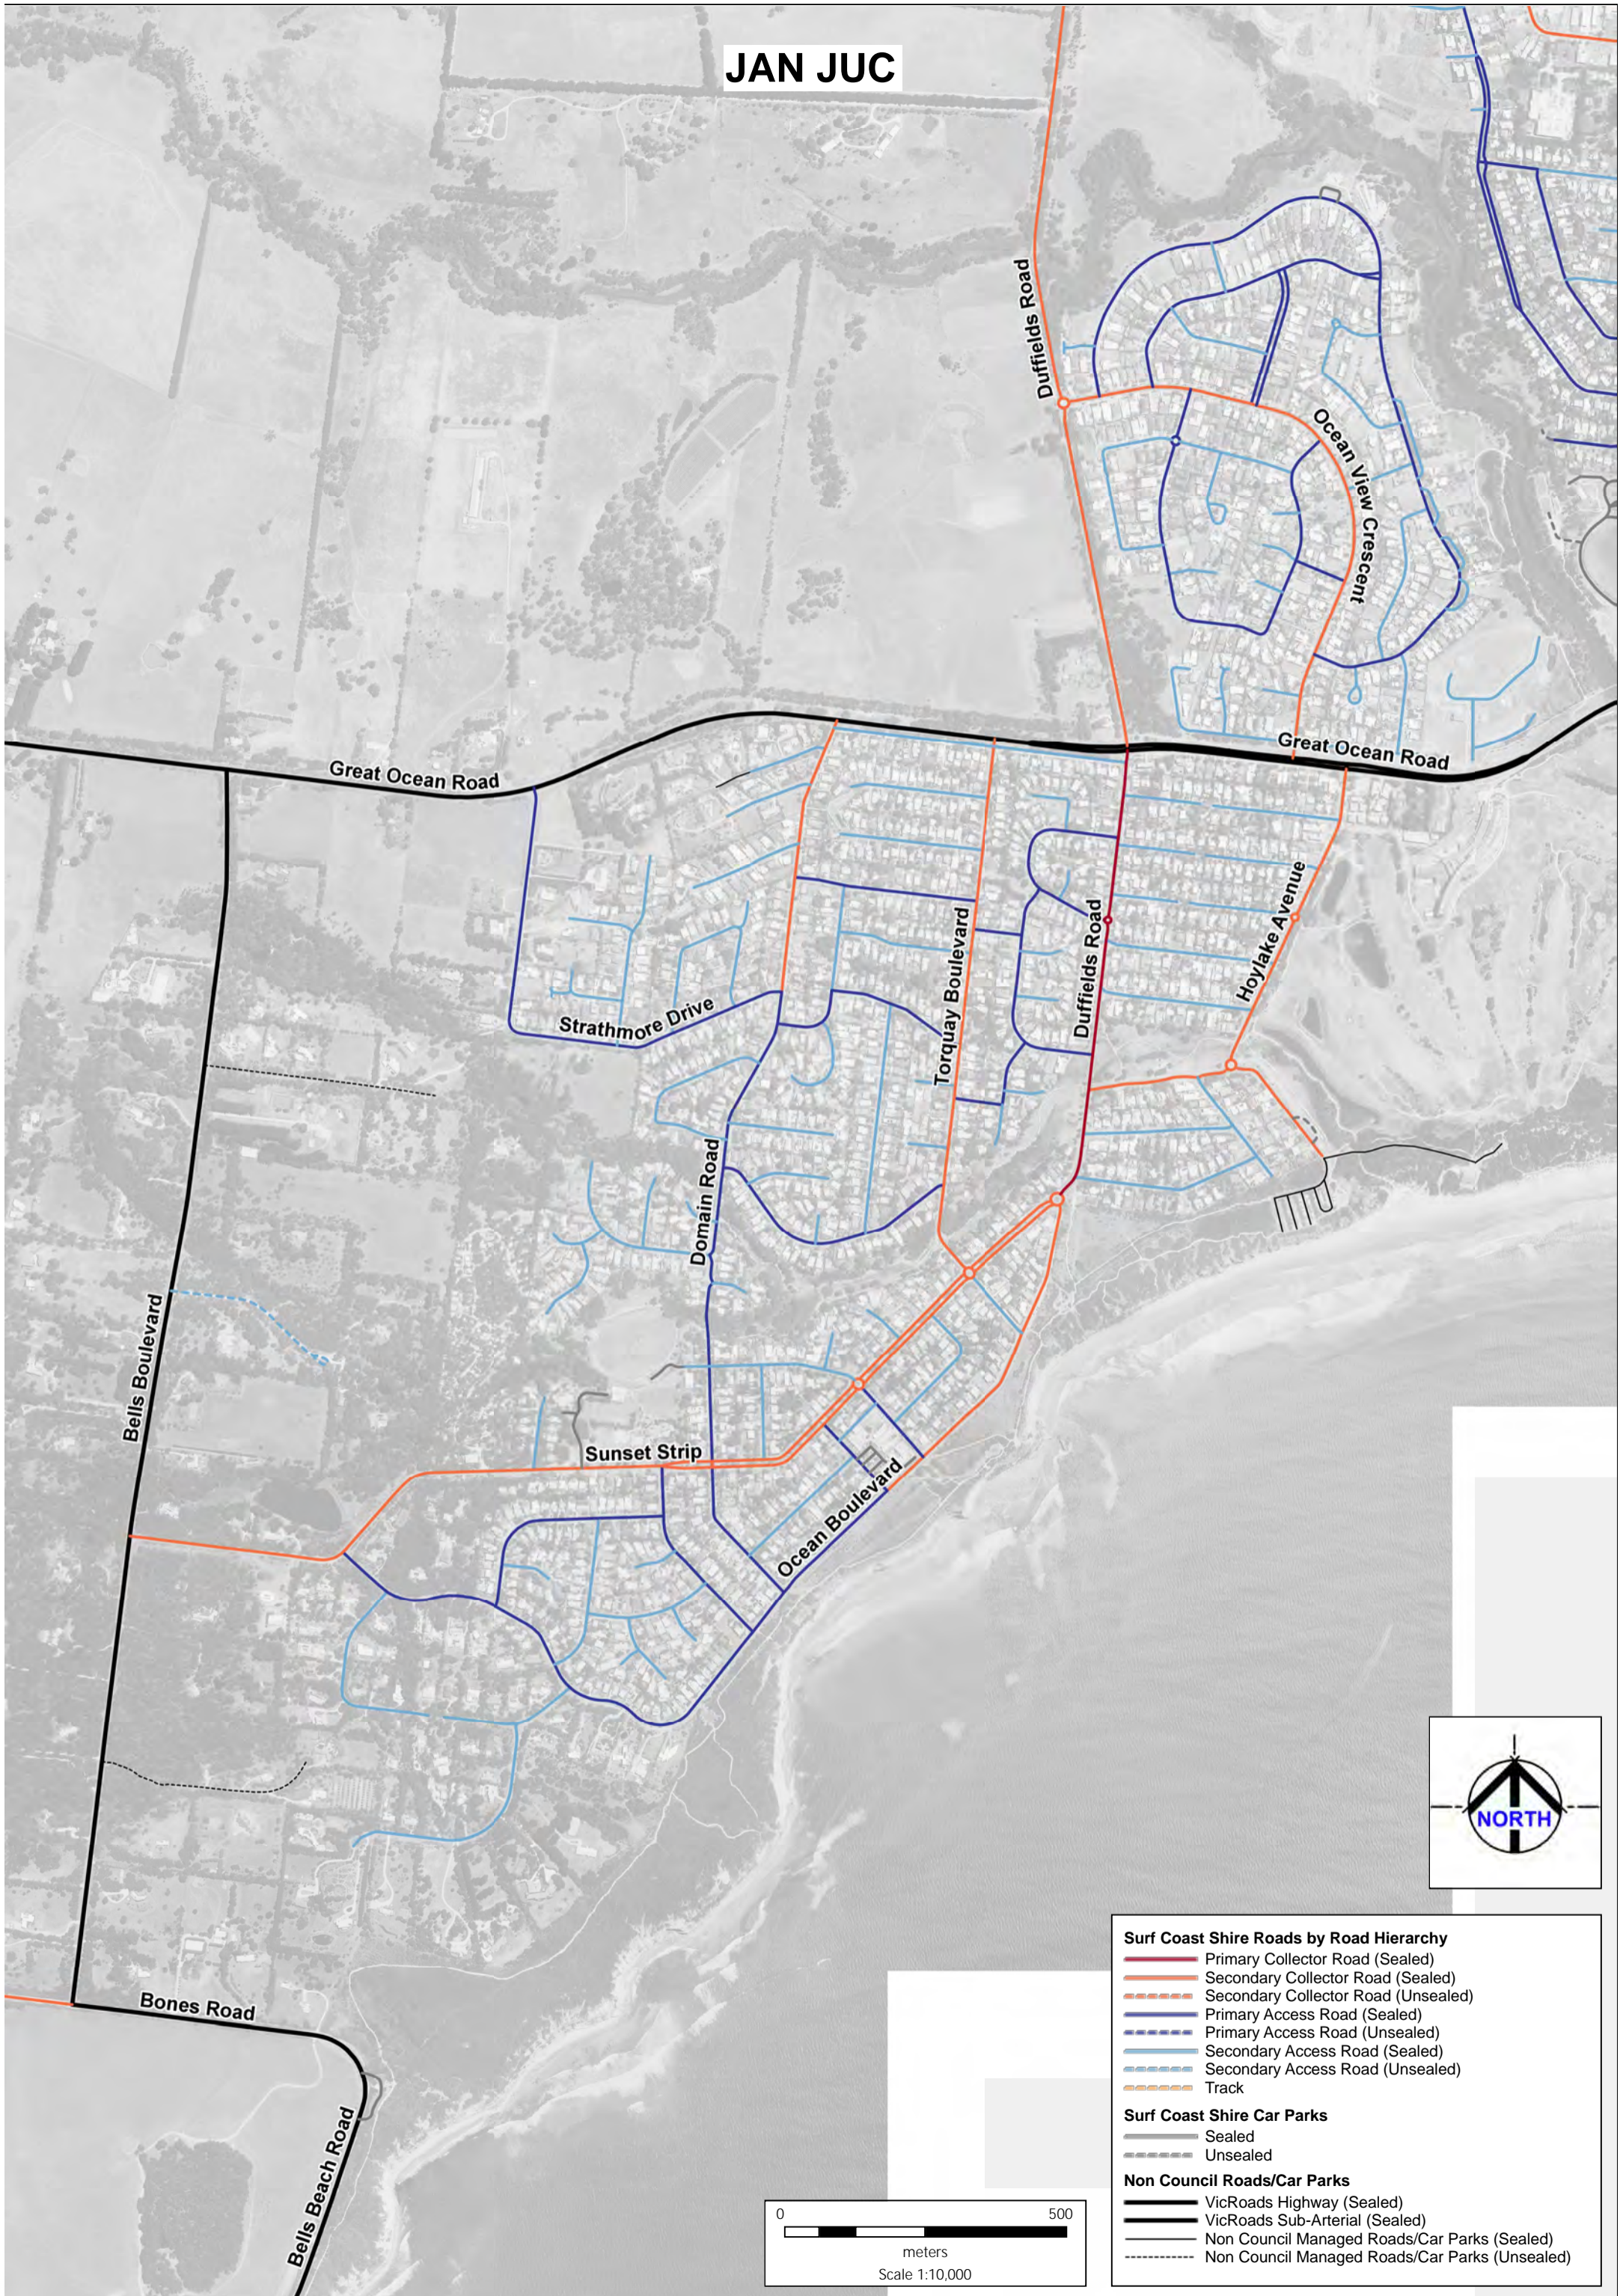

JAN JUC

Surf Coast Shire Roads by Road Hierarchy

- Primary Collector Road (Sealed)
- Secondary Collector Road (Sealed)
- - - Secondary Collector Road (Unsealed)
- Primary Access Road (Sealed)
- - - Primary Access Road (Unsealed)
- Secondary Access Road (Sealed)
- - - Secondary Access Road (Unsealed)
- - - Track

Surf Coast Shire Car Parks

- Sealed
- - - Unsealed

Non Council Roads/Car Parks

- VicRoads Highway (Sealed)
- - - VicRoads Sub-Arterial (Sealed)
- Non Council Managed Roads/Car Parks (Sealed)
- - - Non Council Managed Roads/Car Parks (Unsealed)