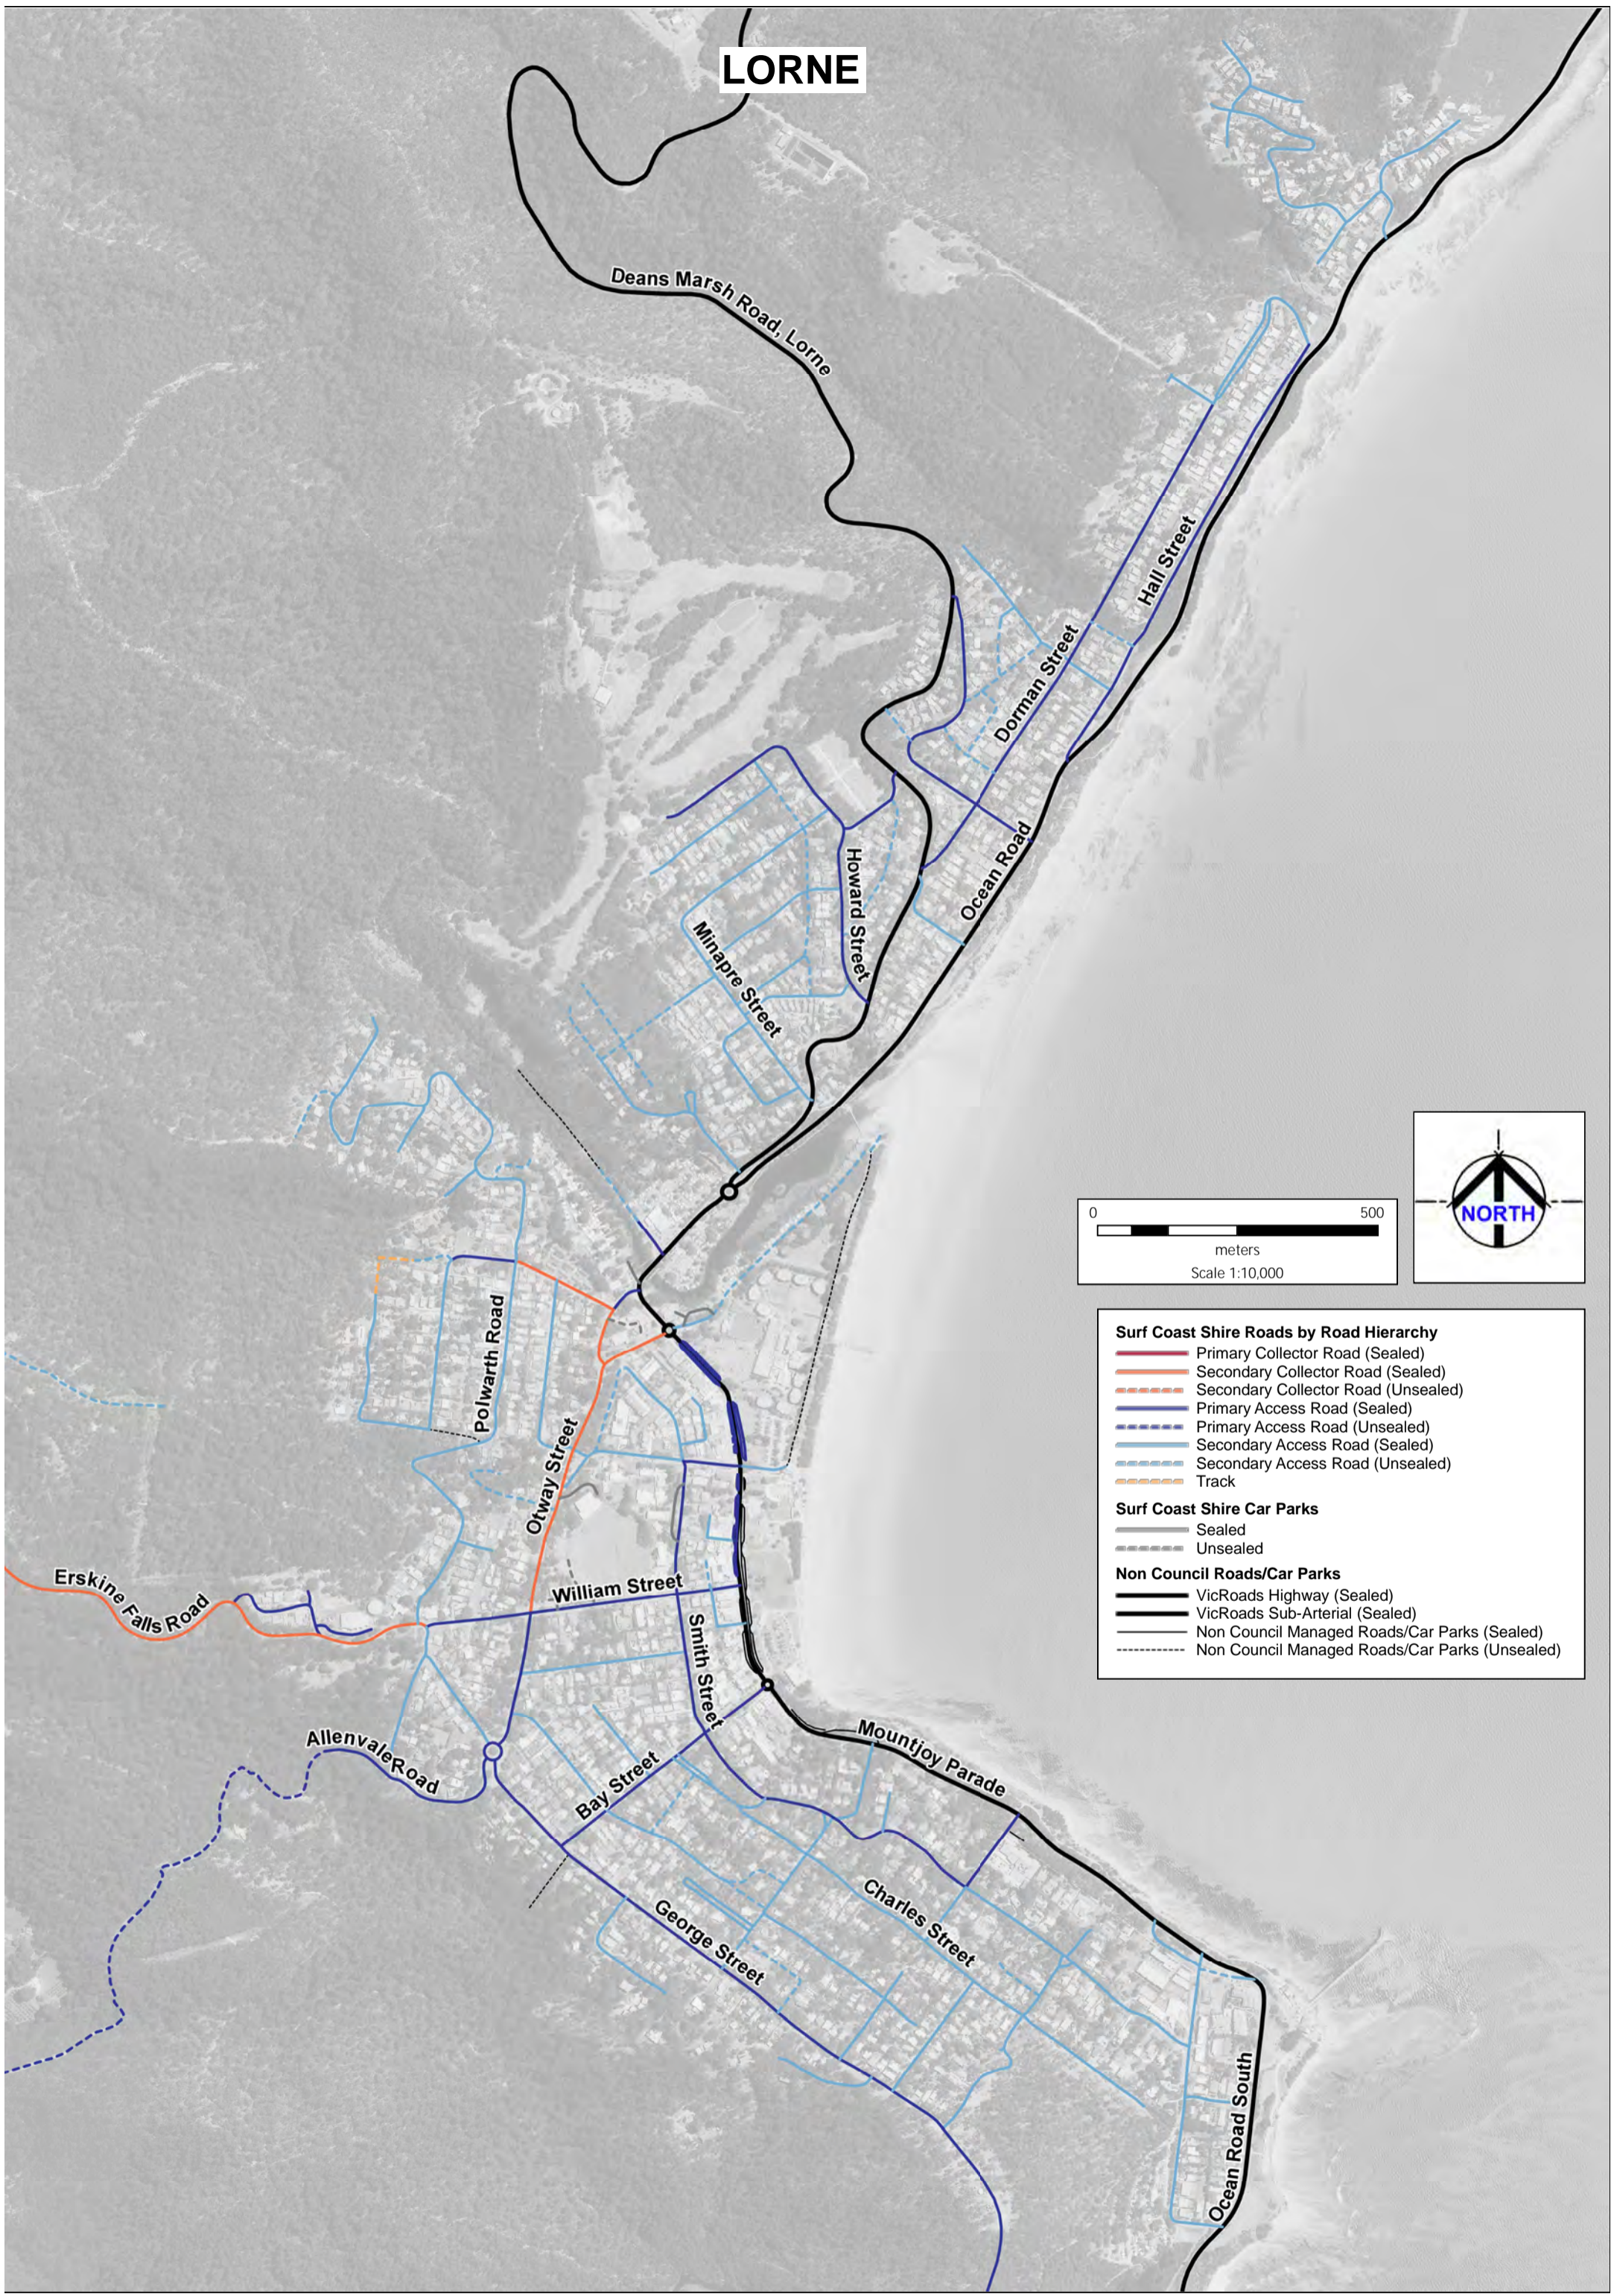

LORNE

Surf Coast Shire Roads by Road Hierarchy	
—	Primary Collector Road (Sealed)
—	Secondary Collector Road (Sealed)
- - -	Secondary Collector Road (Unsealed)
—	Primary Access Road (Sealed)
- - -	Primary Access Road (Unsealed)
—	Secondary Access Road (Sealed)
- - -	Secondary Access Road (Unsealed)
- - -	Track
Surf Coast Shire Car Parks	
—	Sealed
- - -	Unsealed
Non Council Roads/Car Parks	
—	VicRoads Highway (Sealed)
- - -	VicRoads Sub-Arterial (Sealed)
—	Non Council Managed Roads/Car Parks (Sealed)
- - -	Non Council Managed Roads/Car Parks (Unsealed)