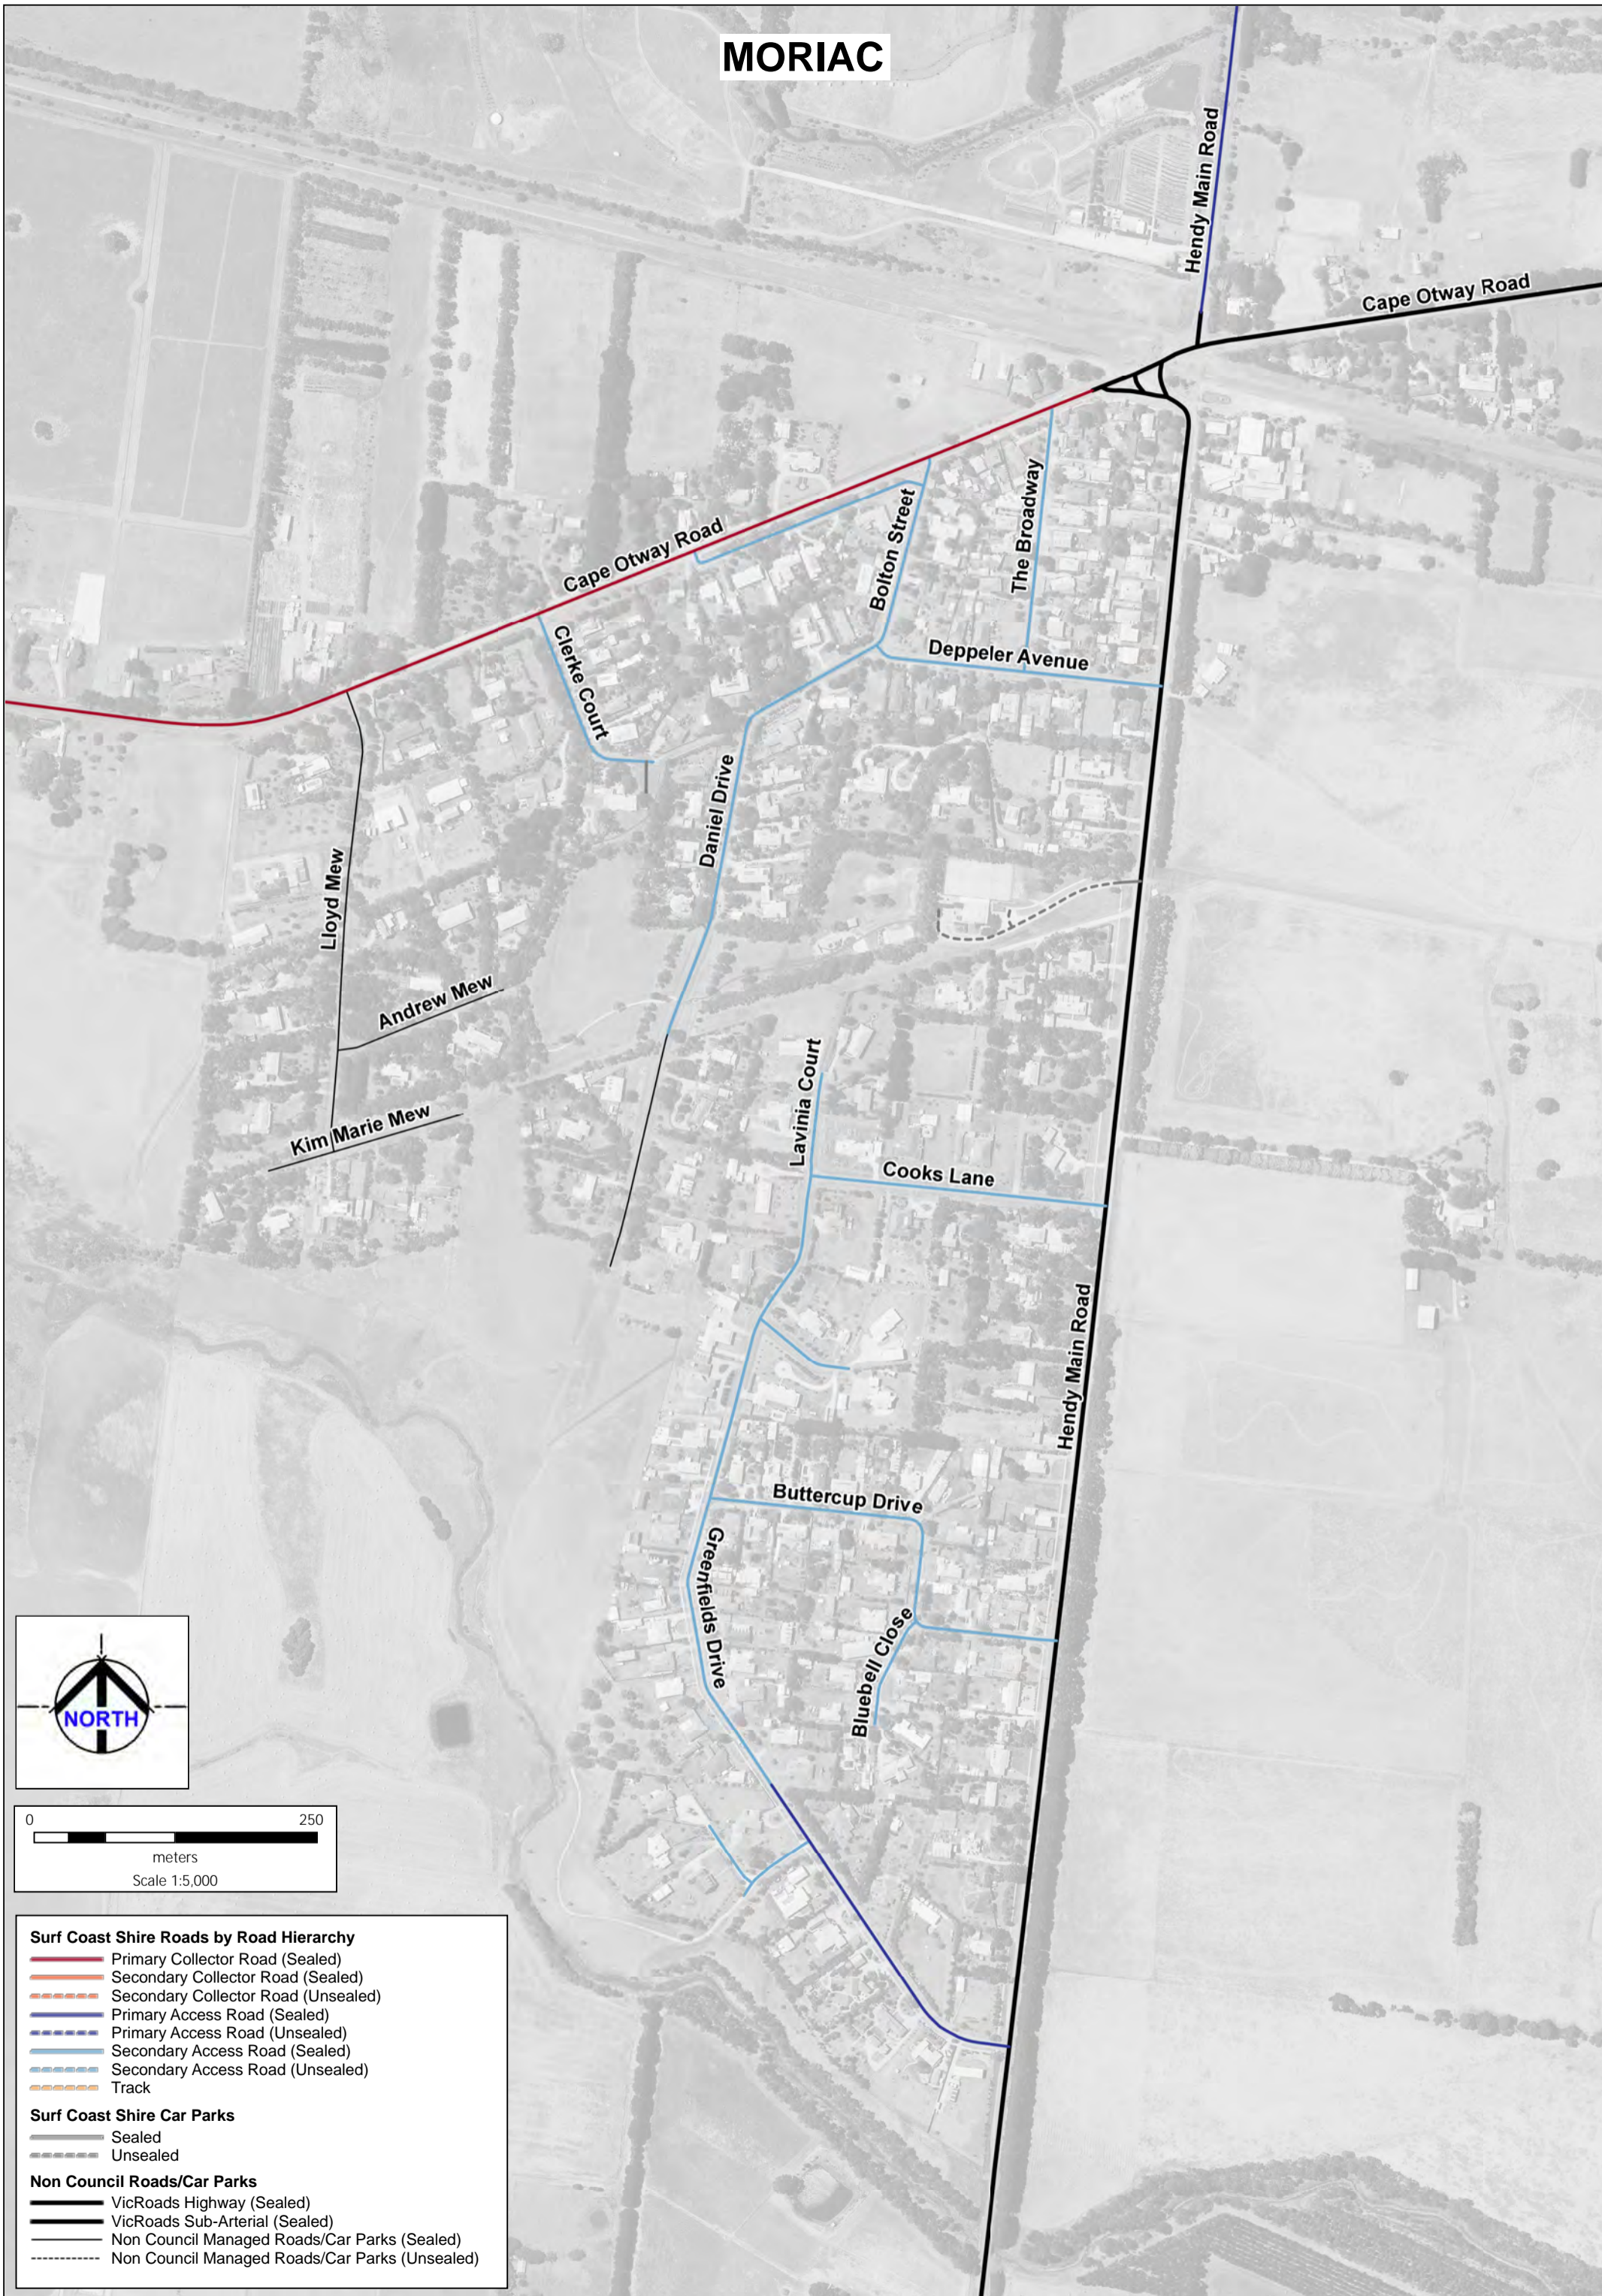

# MORIAC

**Surf Coast Shire Roads by Road Hierarchy**

- Primary Collector Road (Sealed)
- Secondary Collector Road (Sealed)
- - - Secondary Collector Road (Unsealed)
- Primary Access Road (Sealed)
- - - Primary Access Road (Unsealed)
- Secondary Access Road (Sealed)
- - - Secondary Access Road (Unsealed)
- - - Track

**Surf Coast Shire Car Parks**

- Sealed
- - - Unsealed

**Non Council Roads/Car Parks**

- VicRoads Highway (Sealed)
- VicRoads Sub-Arterial (Sealed)
- Non Council Managed Roads/Car Parks (Sealed)
- - - Non Council Managed Roads/Car Parks (Unsealed)