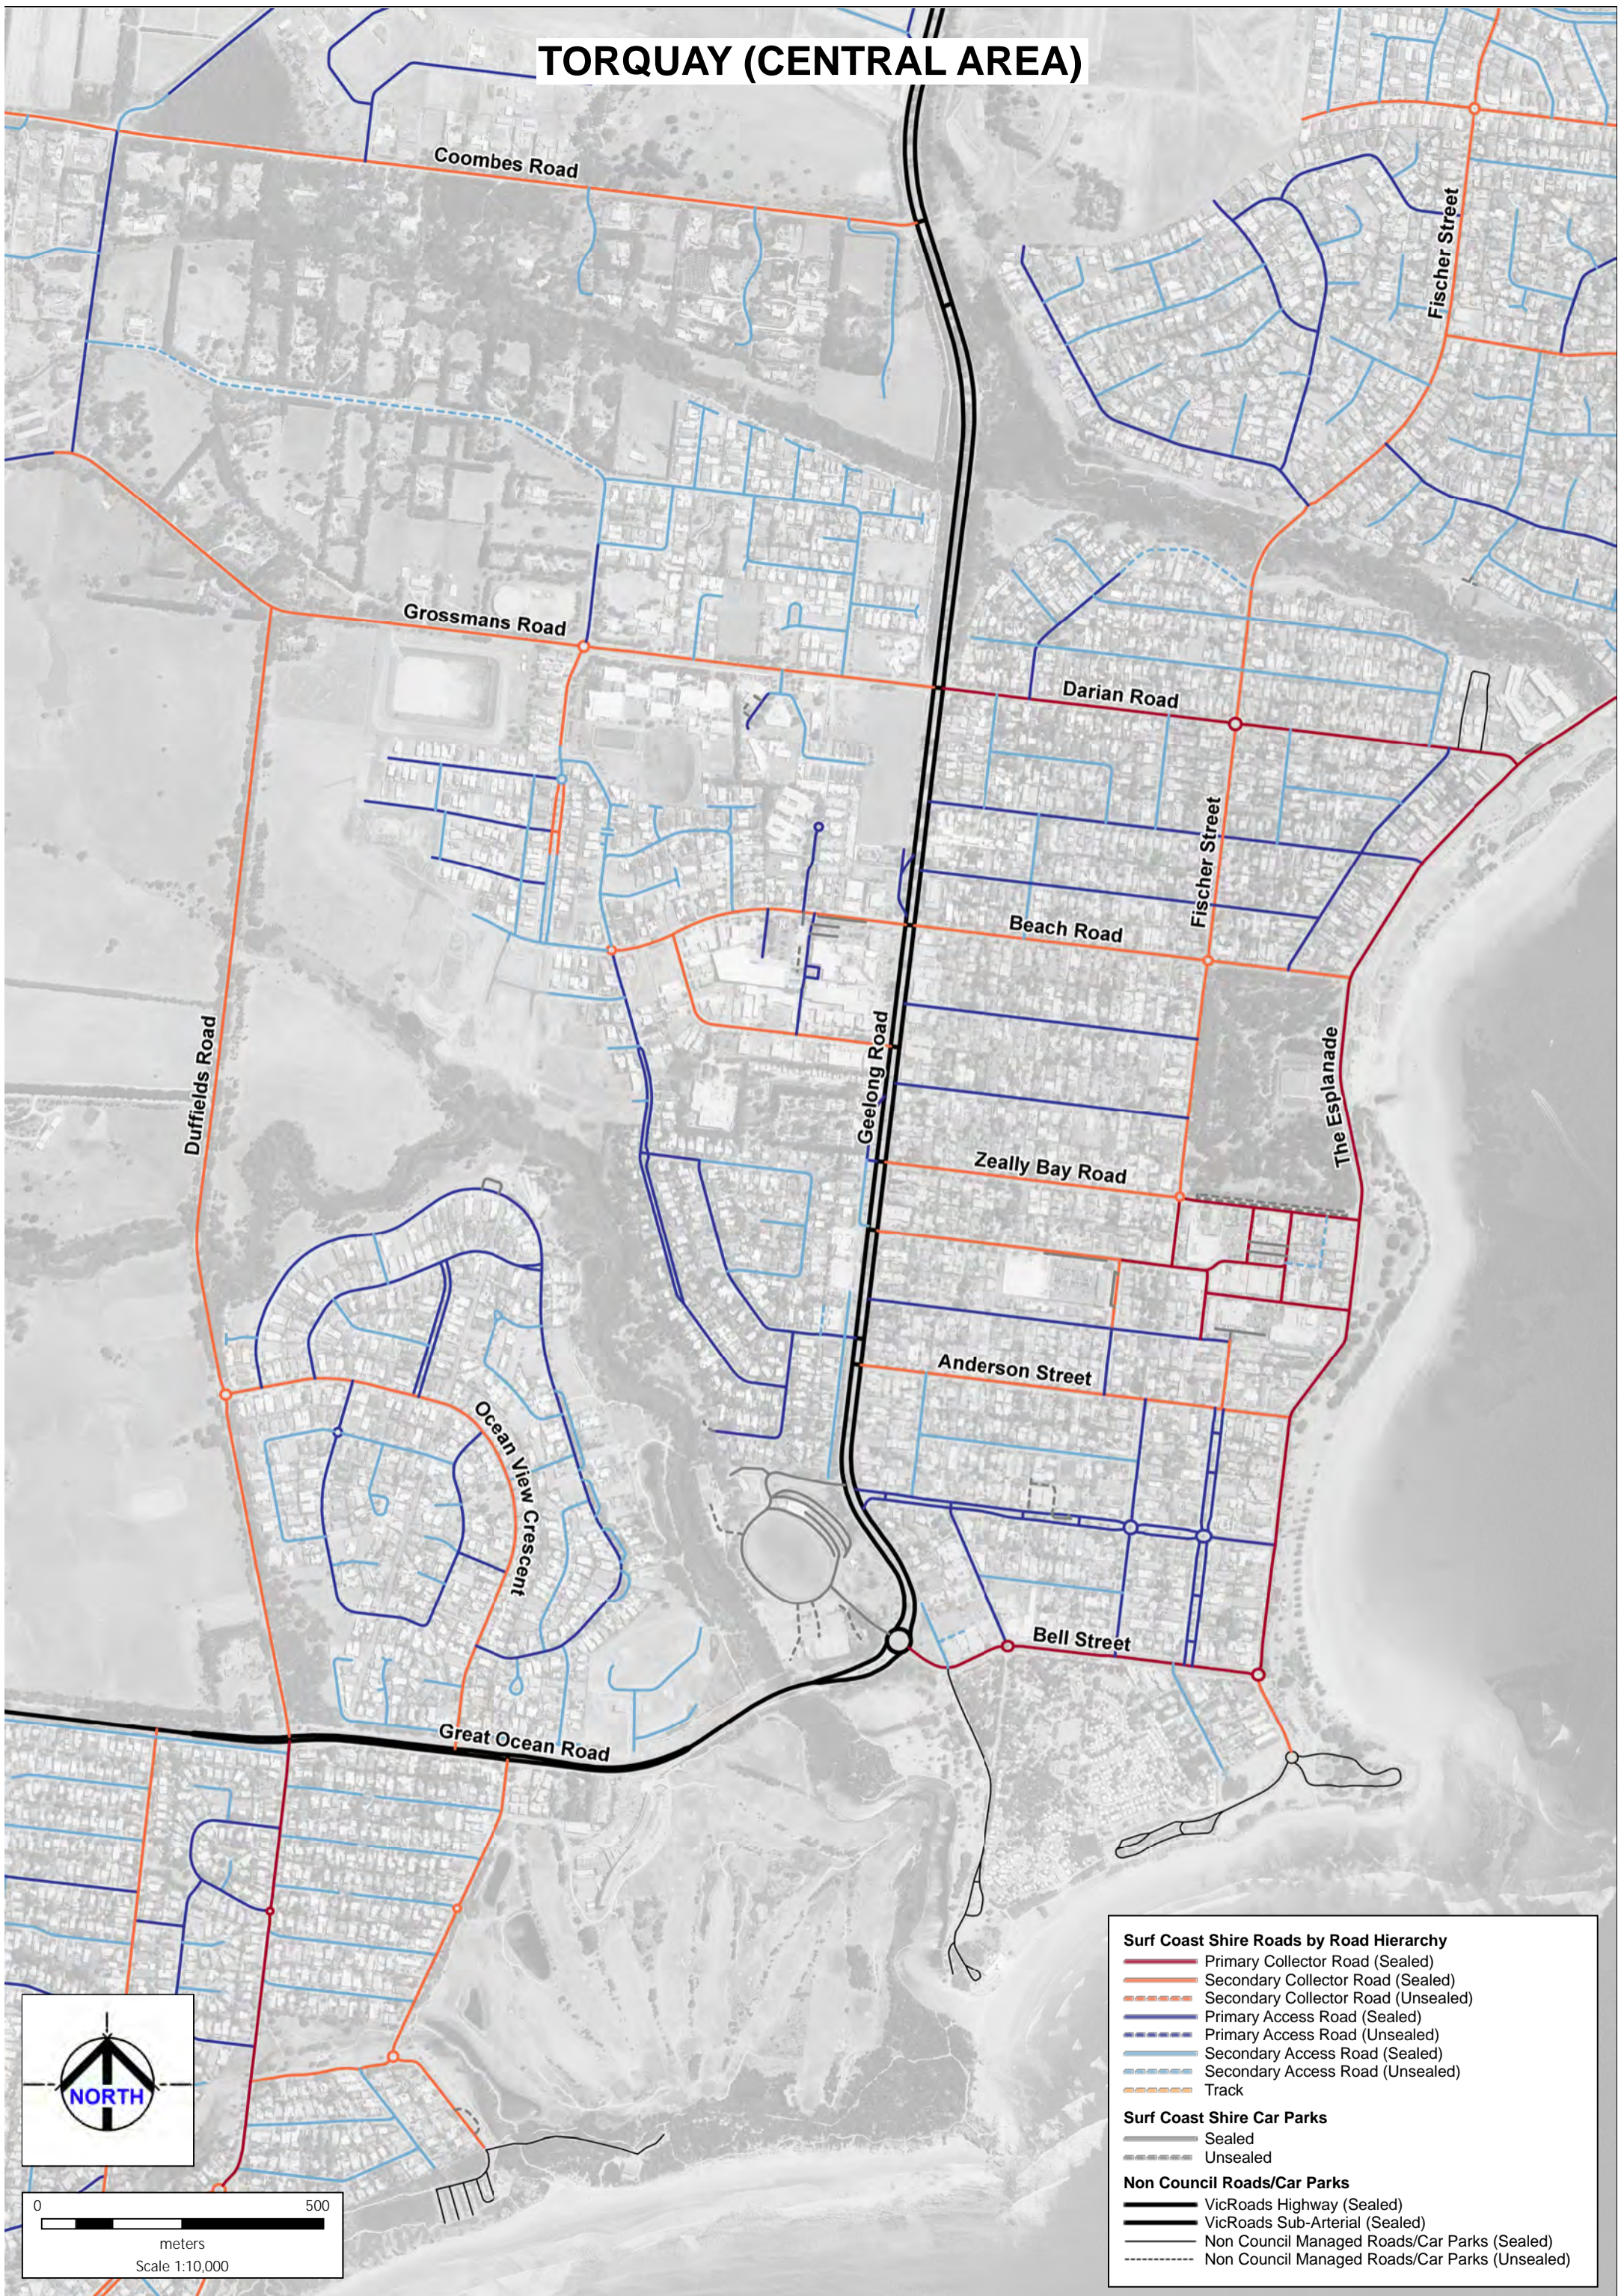

TORQUAY (CENTRAL AREA)

Surf Coast Shire Roads by Road Hierarchy

- Primary Collector Road (Sealed)
- Secondary Collector Road (Sealed)
- Secondary Collector Road (Unsealed)
- Primary Access Road (Sealed)
- Primary Access Road (Unsealed)
- Secondary Access Road (Sealed)
- Secondary Access Road (Unsealed)
- Track

Surf Coast Shire Car Parks

- Sealed
- Unsealed

Non Council Roads/Car Parks

- VicRoads Highway (Sealed)
- VicRoads Sub-Arterial (Sealed)
- Non Council Managed Roads/Car Parks (Sealed)
- Non Council Managed Roads/Car Parks (Unsealed)