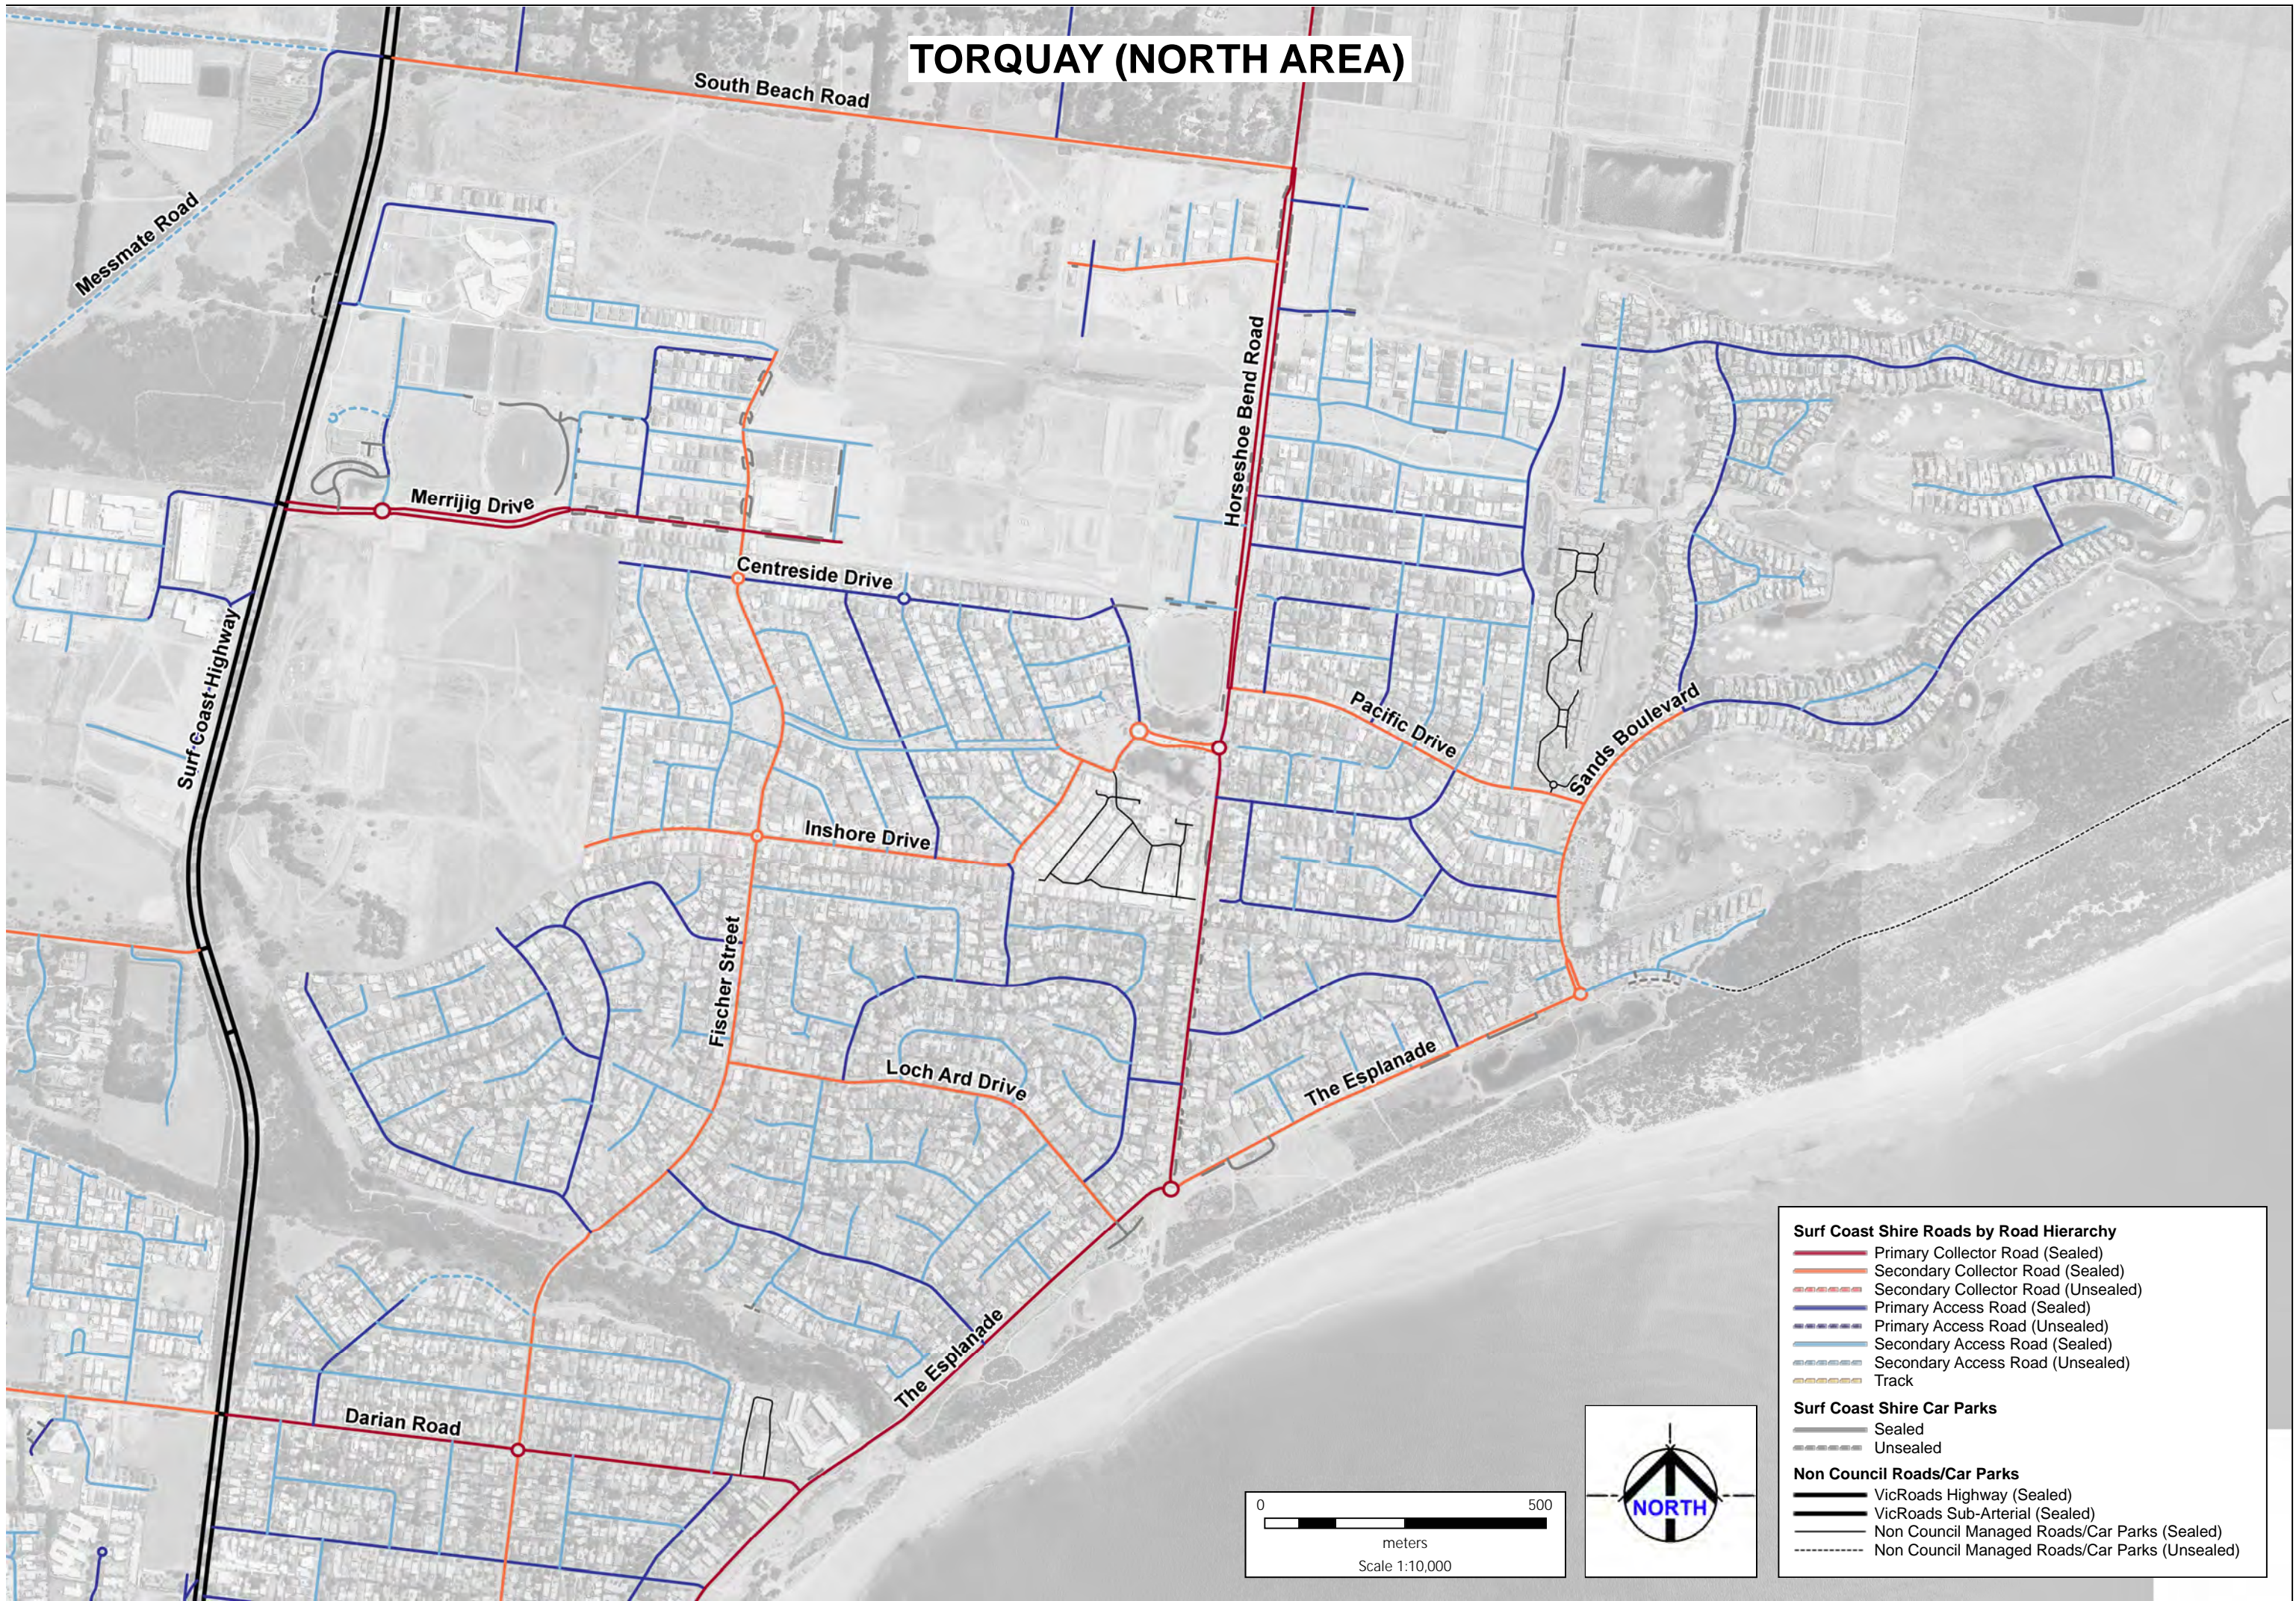

TORQUAY (NORTH AREA)

Surf Coast Shire Roads by Road Hierarchy

- Primary Collector Road (Sealed)
- Secondary Collector Road (Sealed)
- - - Secondary Collector Road (Unsealed)
- Primary Access Road (Sealed)
- - - Primary Access Road (Unsealed)
- Secondary Access Road (Sealed)
- - - Secondary Access Road (Unsealed)
- - - Track

Surf Coast Shire Car Parks

- Sealed
- - - Unsealed

Non Council Roads/Car Parks

- VicRoads Highway (Sealed)
- - - VicRoads Sub-Arterial (Sealed)
- Non Council Managed Roads/Car Parks (Sealed)
- - - Non Council Managed Roads/Car Parks (Unsealed)