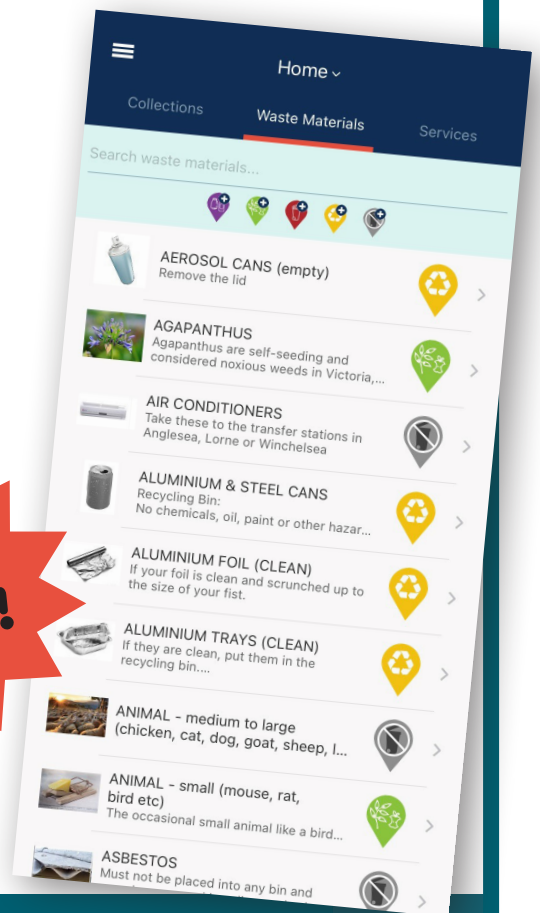

# Visiting Surf Coast?

## Not sure what goes in each bin?

Download **SCRRA**pp while you're here to see the **bin collection calendar** and to use the **Waste Materials** section to find out which of the four kerbside bins you should use for different items.

## The Surf Coast Rubbish and Recycling App