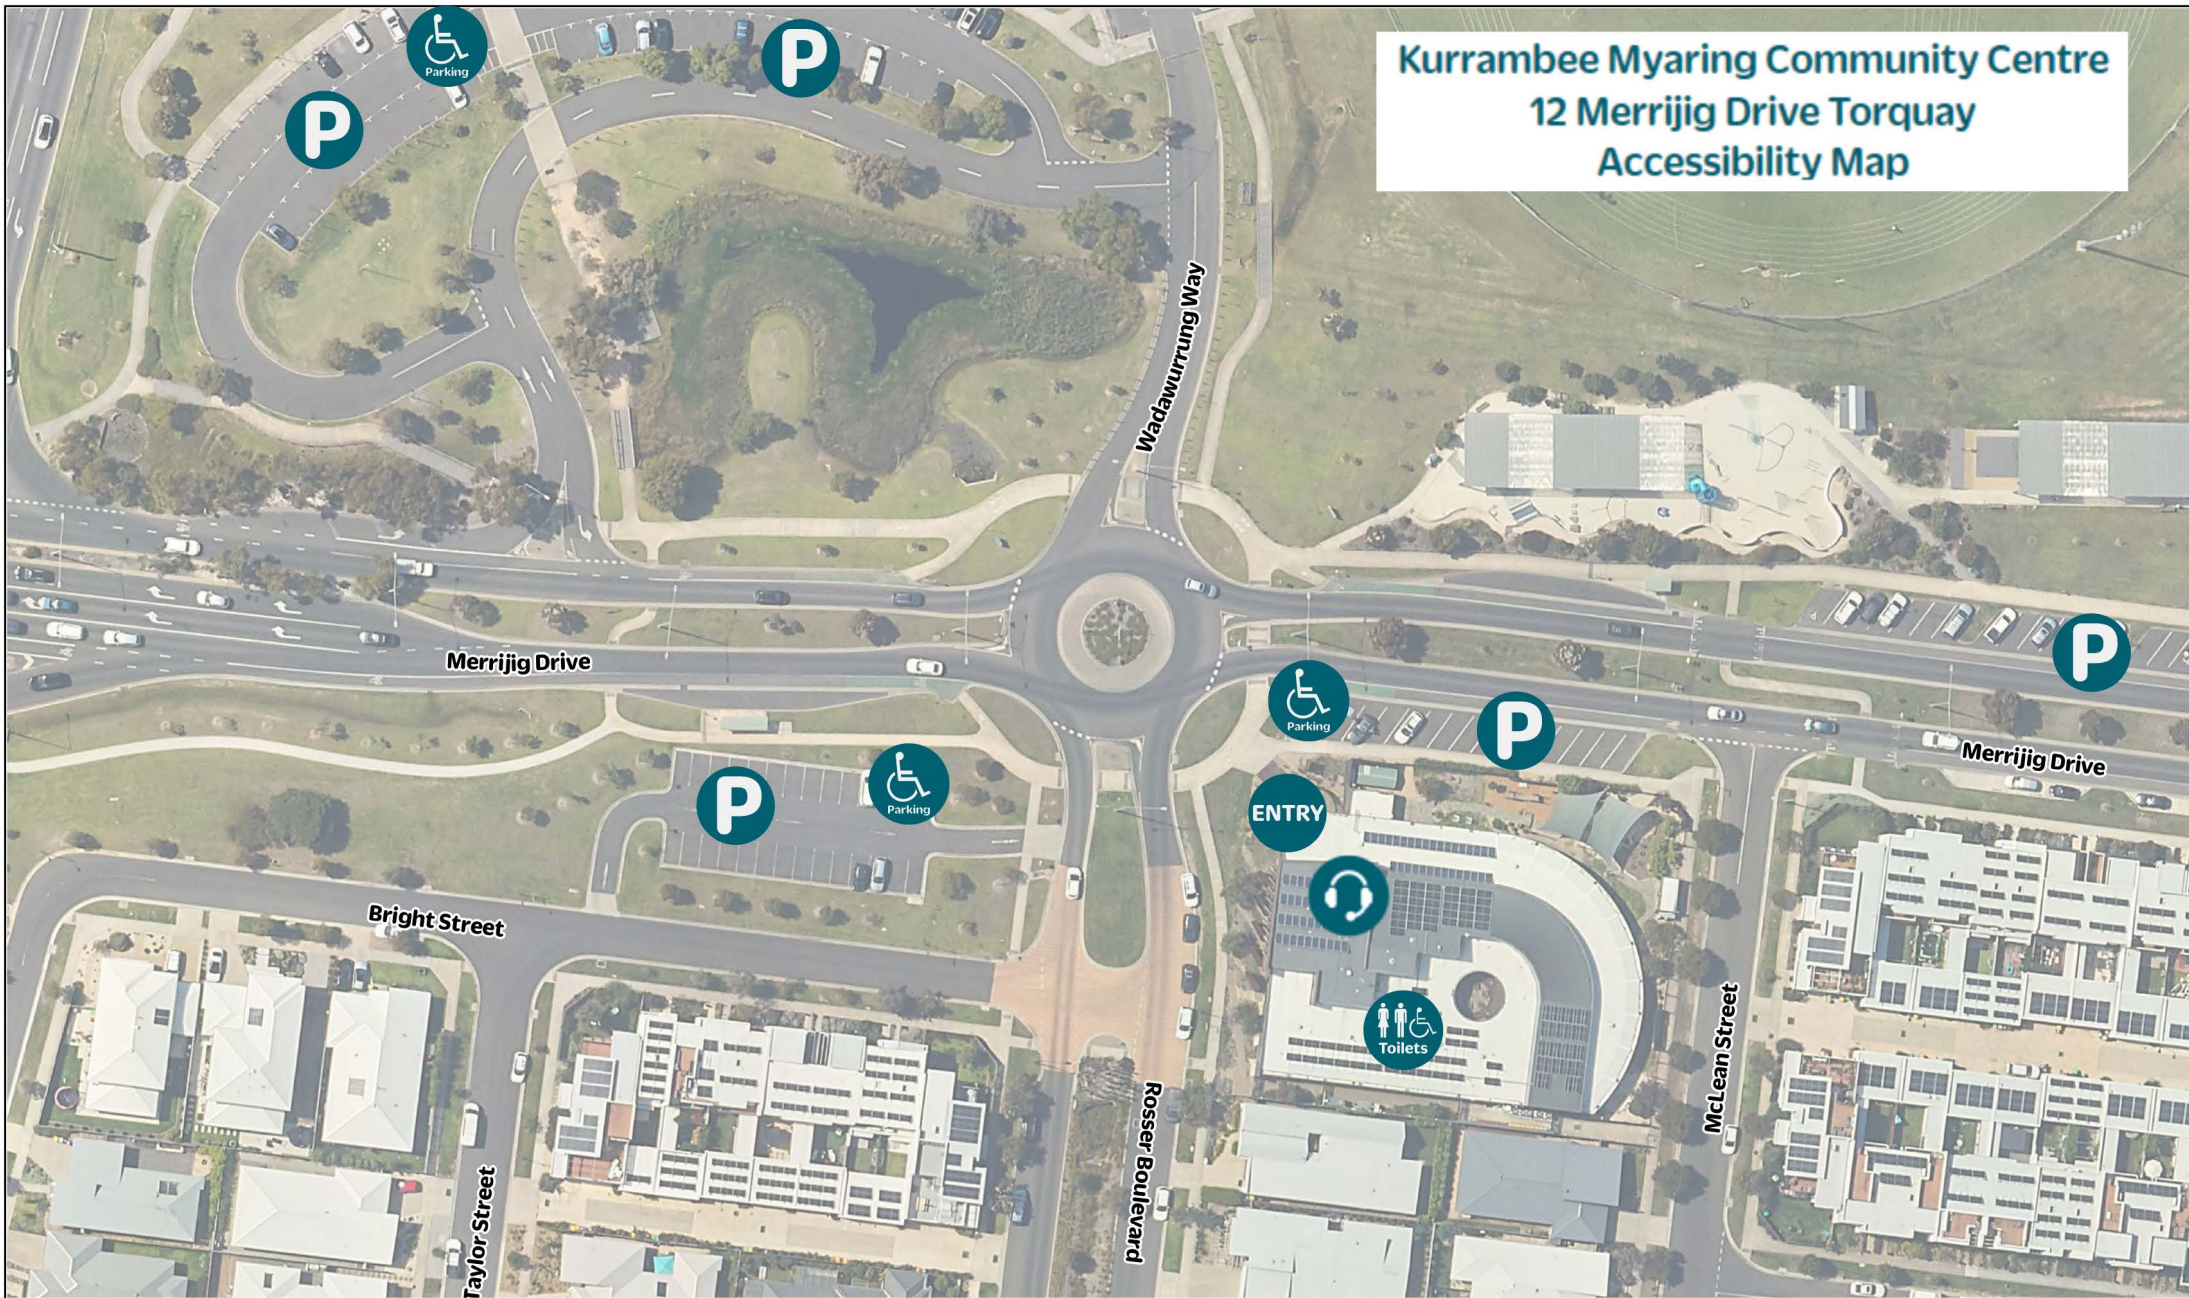

Kurrambee Myaring Community Centre
12 Merrijig Drive Torquay
Accessibility Map

1 Merrijig Drive (PO Box 350) Torquay VIC 3228
p. (03)5261 0600 e. info@surfcoast.vic.gov.au surfcoast.vic.gov.au

This material may be of assistance to you but the Surf Coast Shire and its employees do not guarantee that the publication is without flaw of any kind or is wholly appropriate for your particular purposes and therefore disclaims all liability for any error, loss or consequences which may arise from your relying on any information contained in this material.

This map is produced on the Geocentric Datum of Australia (GDA94). Surf Coast Shire uses the Map Grid of Australia (MGA94) Zone 55 projection.