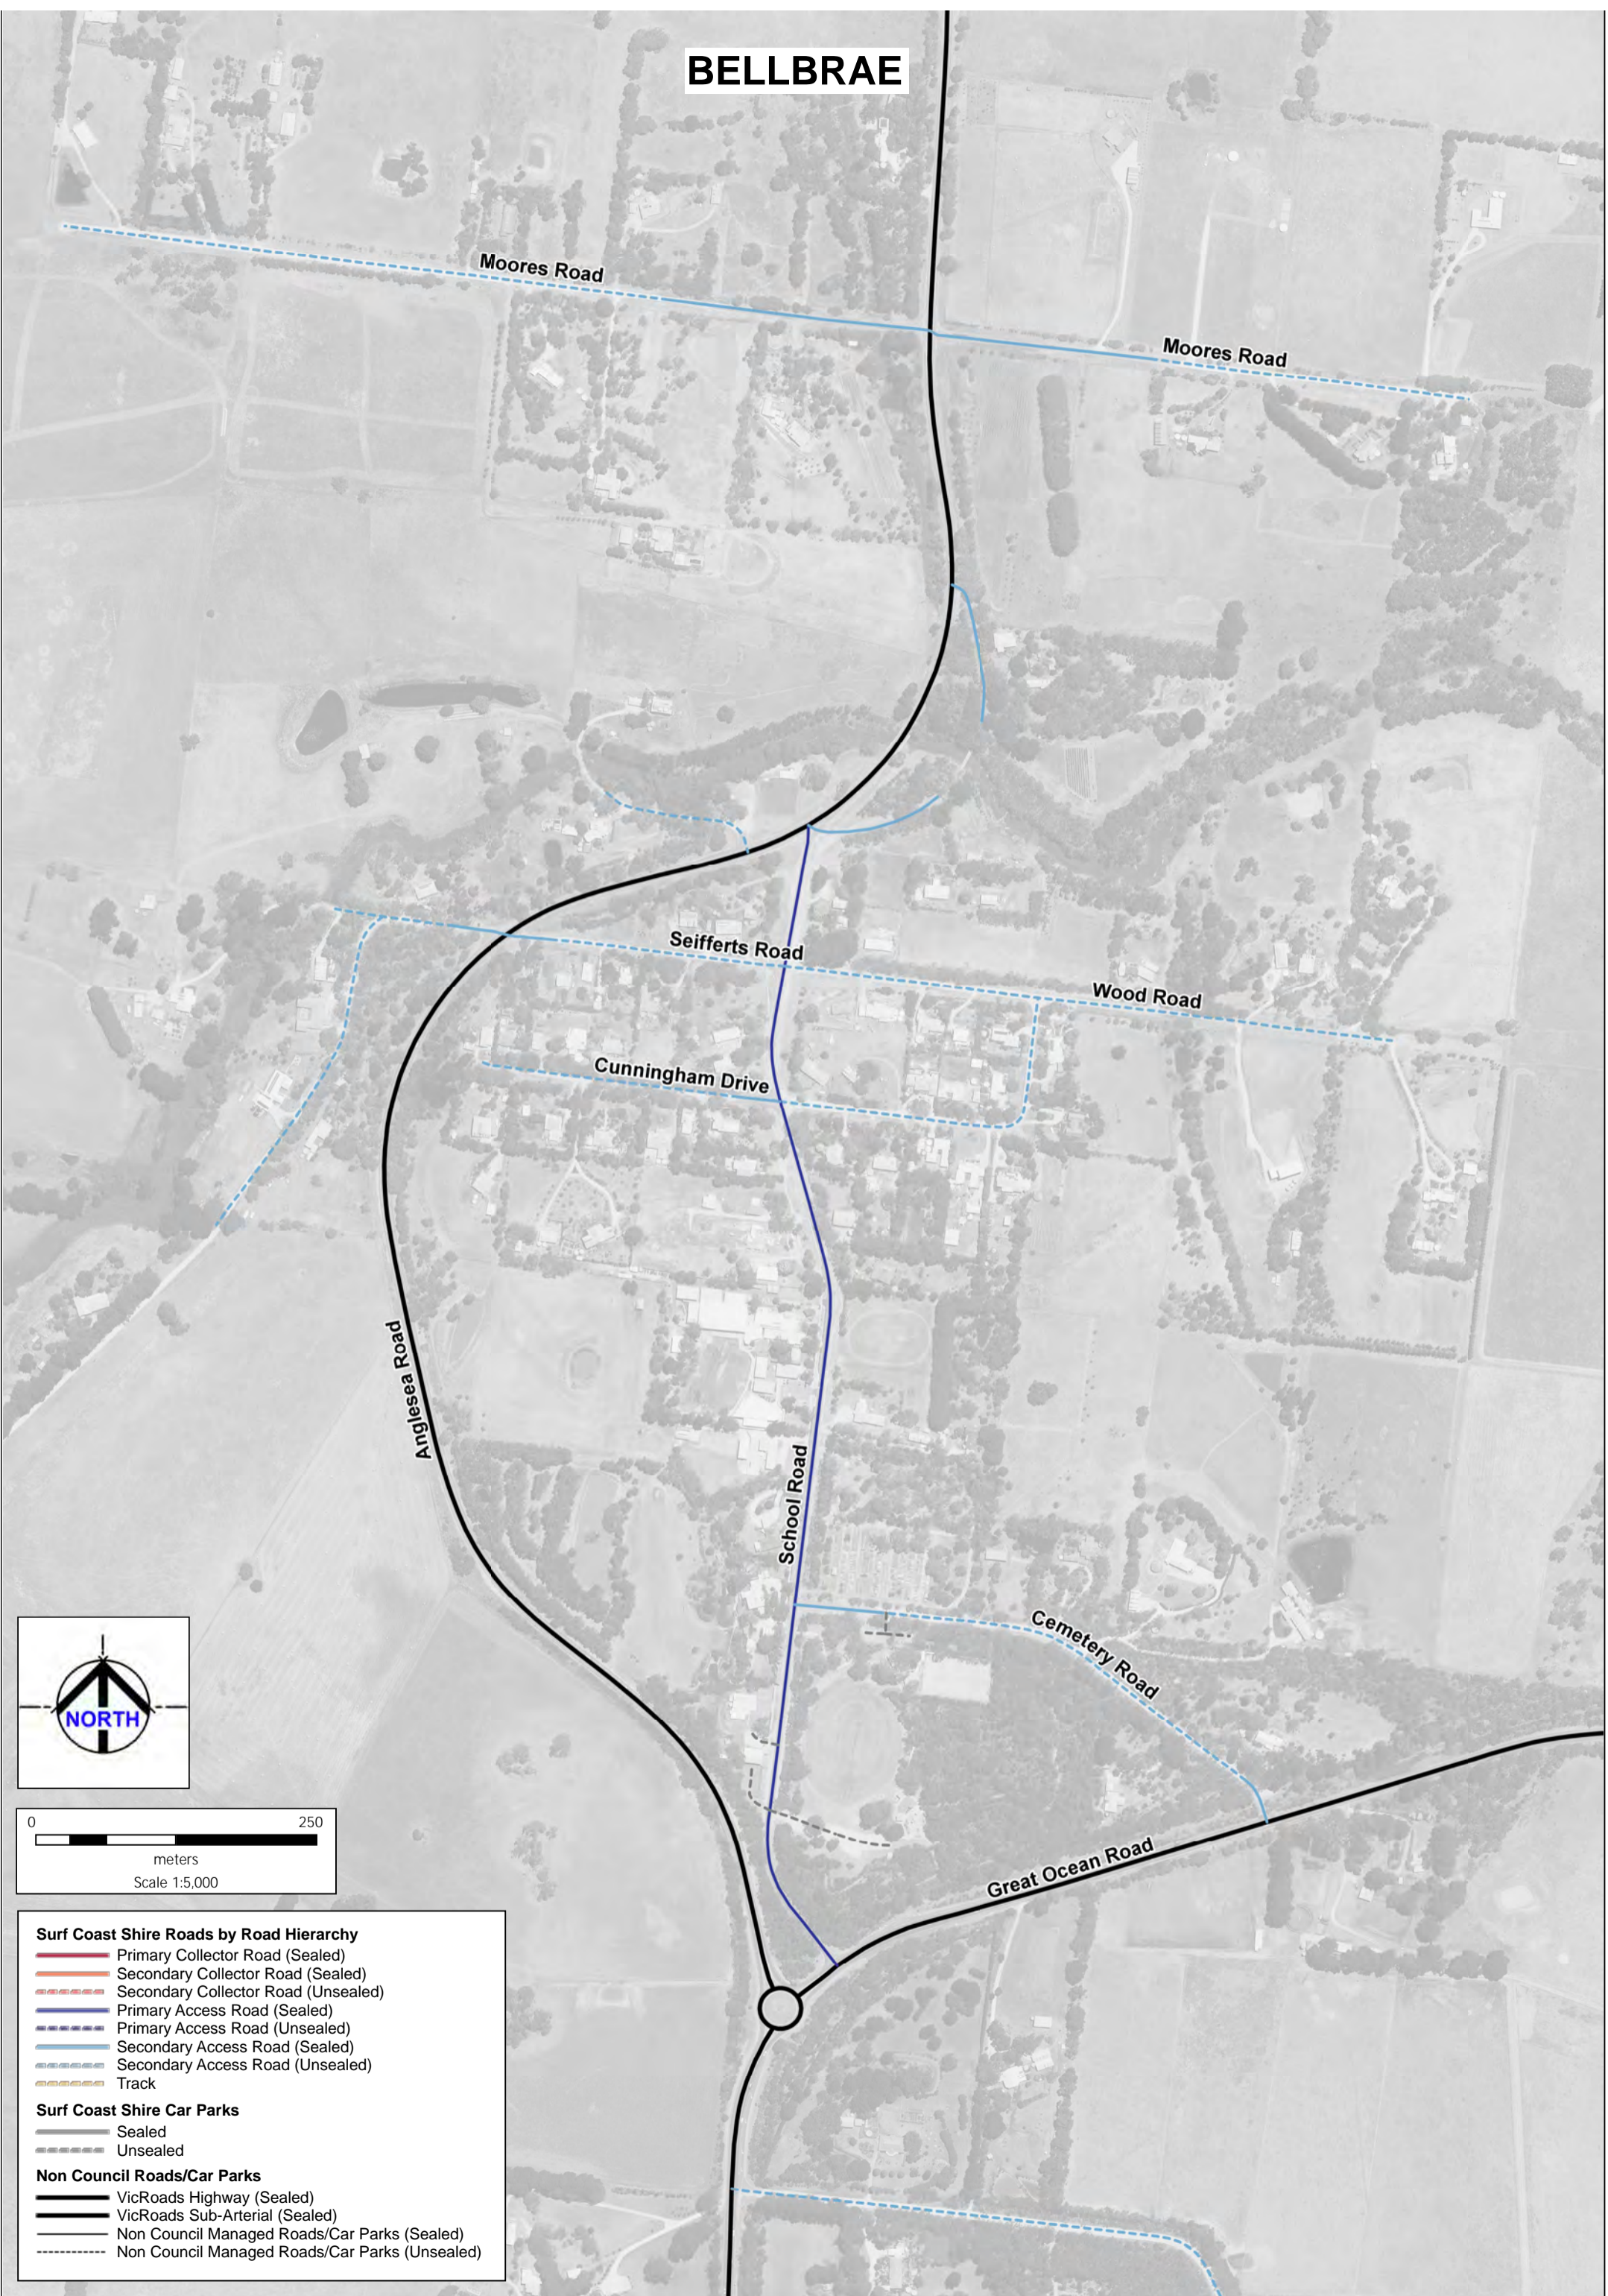

# BELLBRAE

- Surf Coast Shire Roads by Road Hierarchy**
- Primary Collector Road (Sealed)
  - Secondary Collector Road (Sealed)
  - Secondary Collector Road (Unsealed)
  - Primary Access Road (Sealed)
  - Primary Access Road (Unsealed)
  - Secondary Access Road (Sealed)
  - Secondary Access Road (Unsealed)
  - Track
- Surf Coast Shire Car Parks**
- Sealed
  - Unsealed
- Non Council Roads/Car Parks**
- VicRoads Highway (Sealed)
  - VicRoads Sub-Arterial (Sealed)
  - Non Council Managed Roads/Car Parks (Sealed)
  - Non Council Managed Roads/Car Parks (Unsealed)