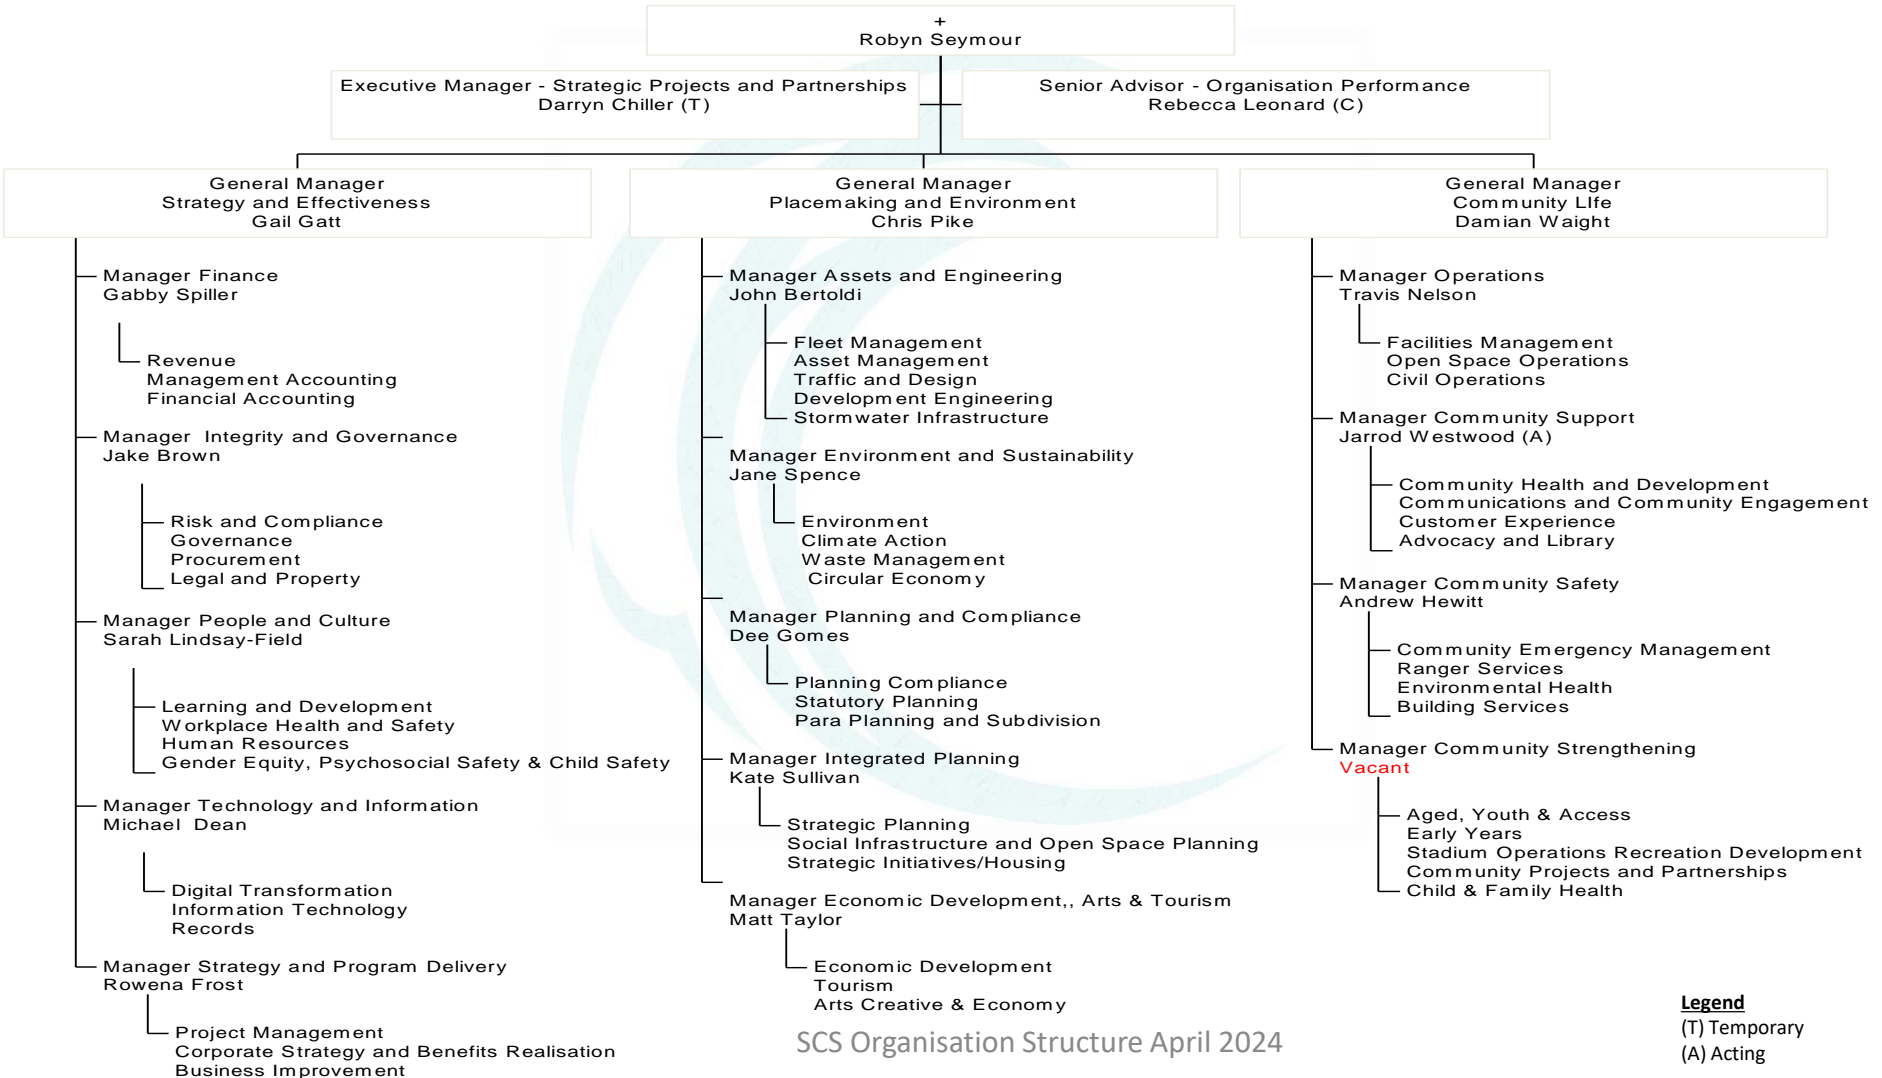

Surf Coast Shire Organisation Chart

SCS Organisation Structure April 2024

Legend
(T) Temporary
(A) Acting