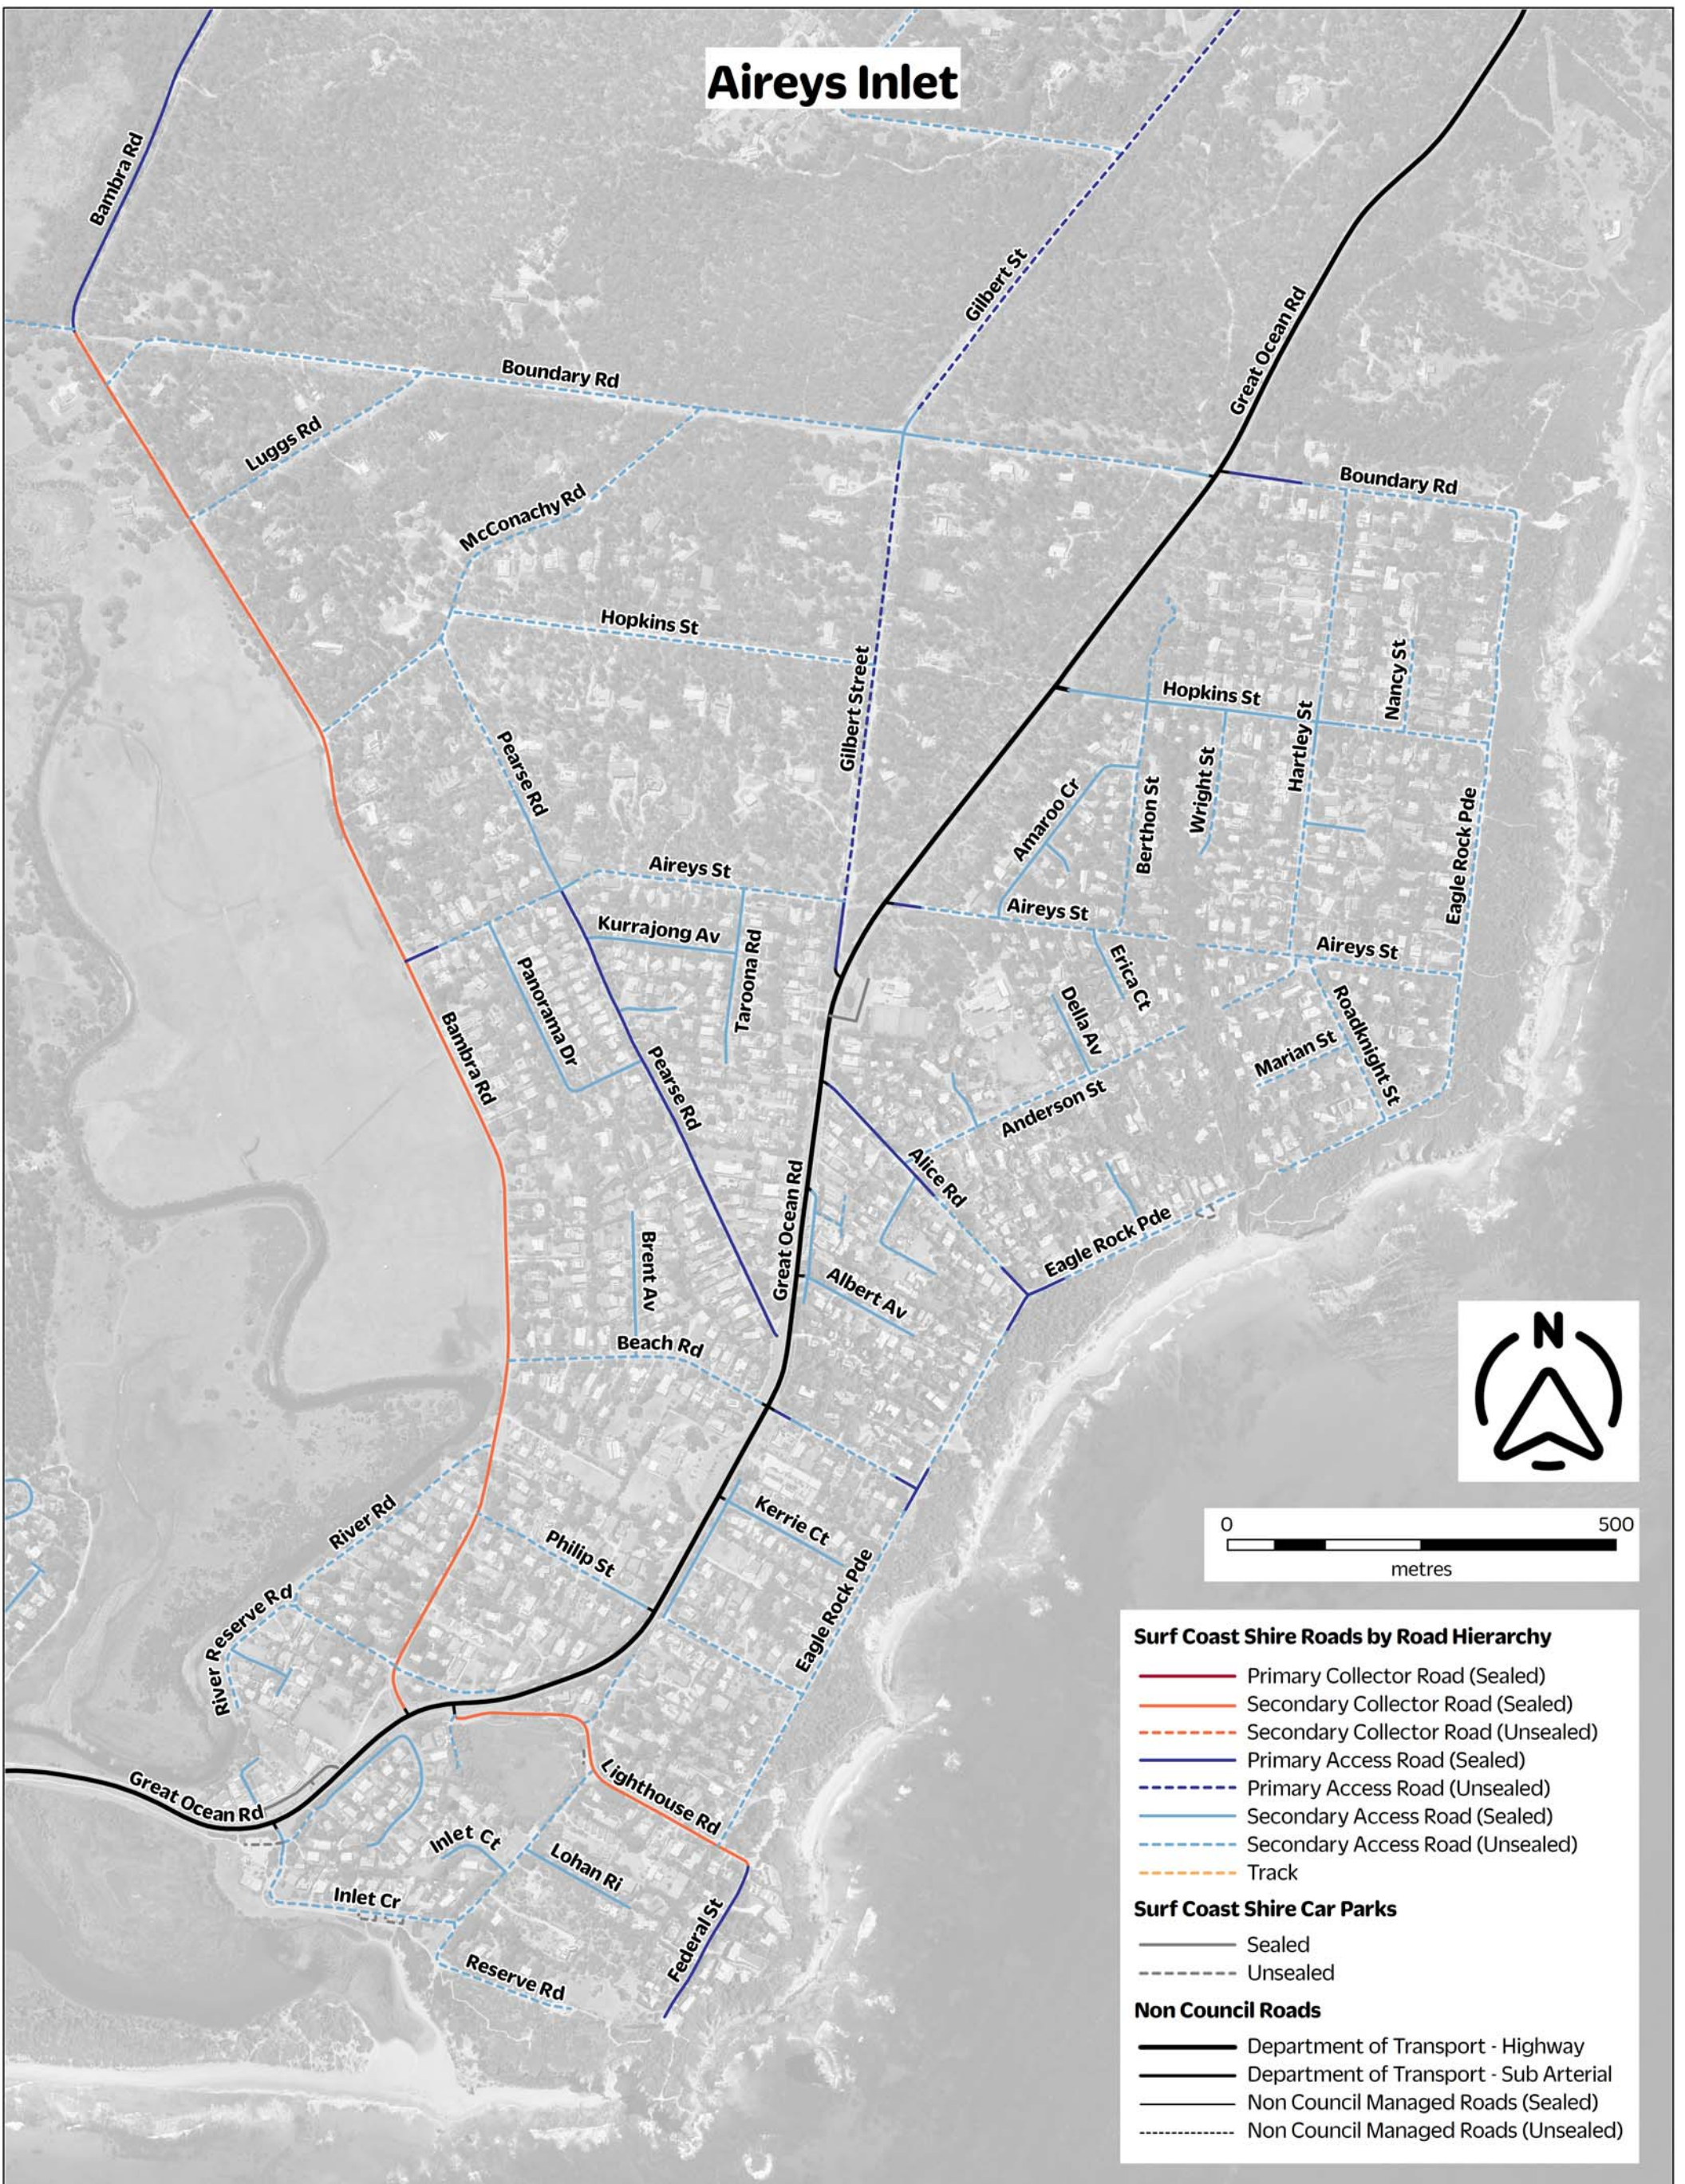

# Aireys Inlet

**Surf Coast Shire Roads by Road Hierarchy**

- Primary Collector Road (Sealed)
- Secondary Collector Road (Sealed)
- Secondary Collector Road (Unsealed)
- Primary Access Road (Sealed)
- Primary Access Road (Unsealed)
- Secondary Access Road (Sealed)
- Secondary Access Road (Unsealed)
- Track

**Surf Coast Shire Car Parks**

- Sealed
- Unsealed

**Non Council Roads**

- Department of Transport - Highway
- Department of Transport - Sub Arterial
- Non Council Managed Roads (Sealed)
- Non Council Managed Roads (Unsealed)