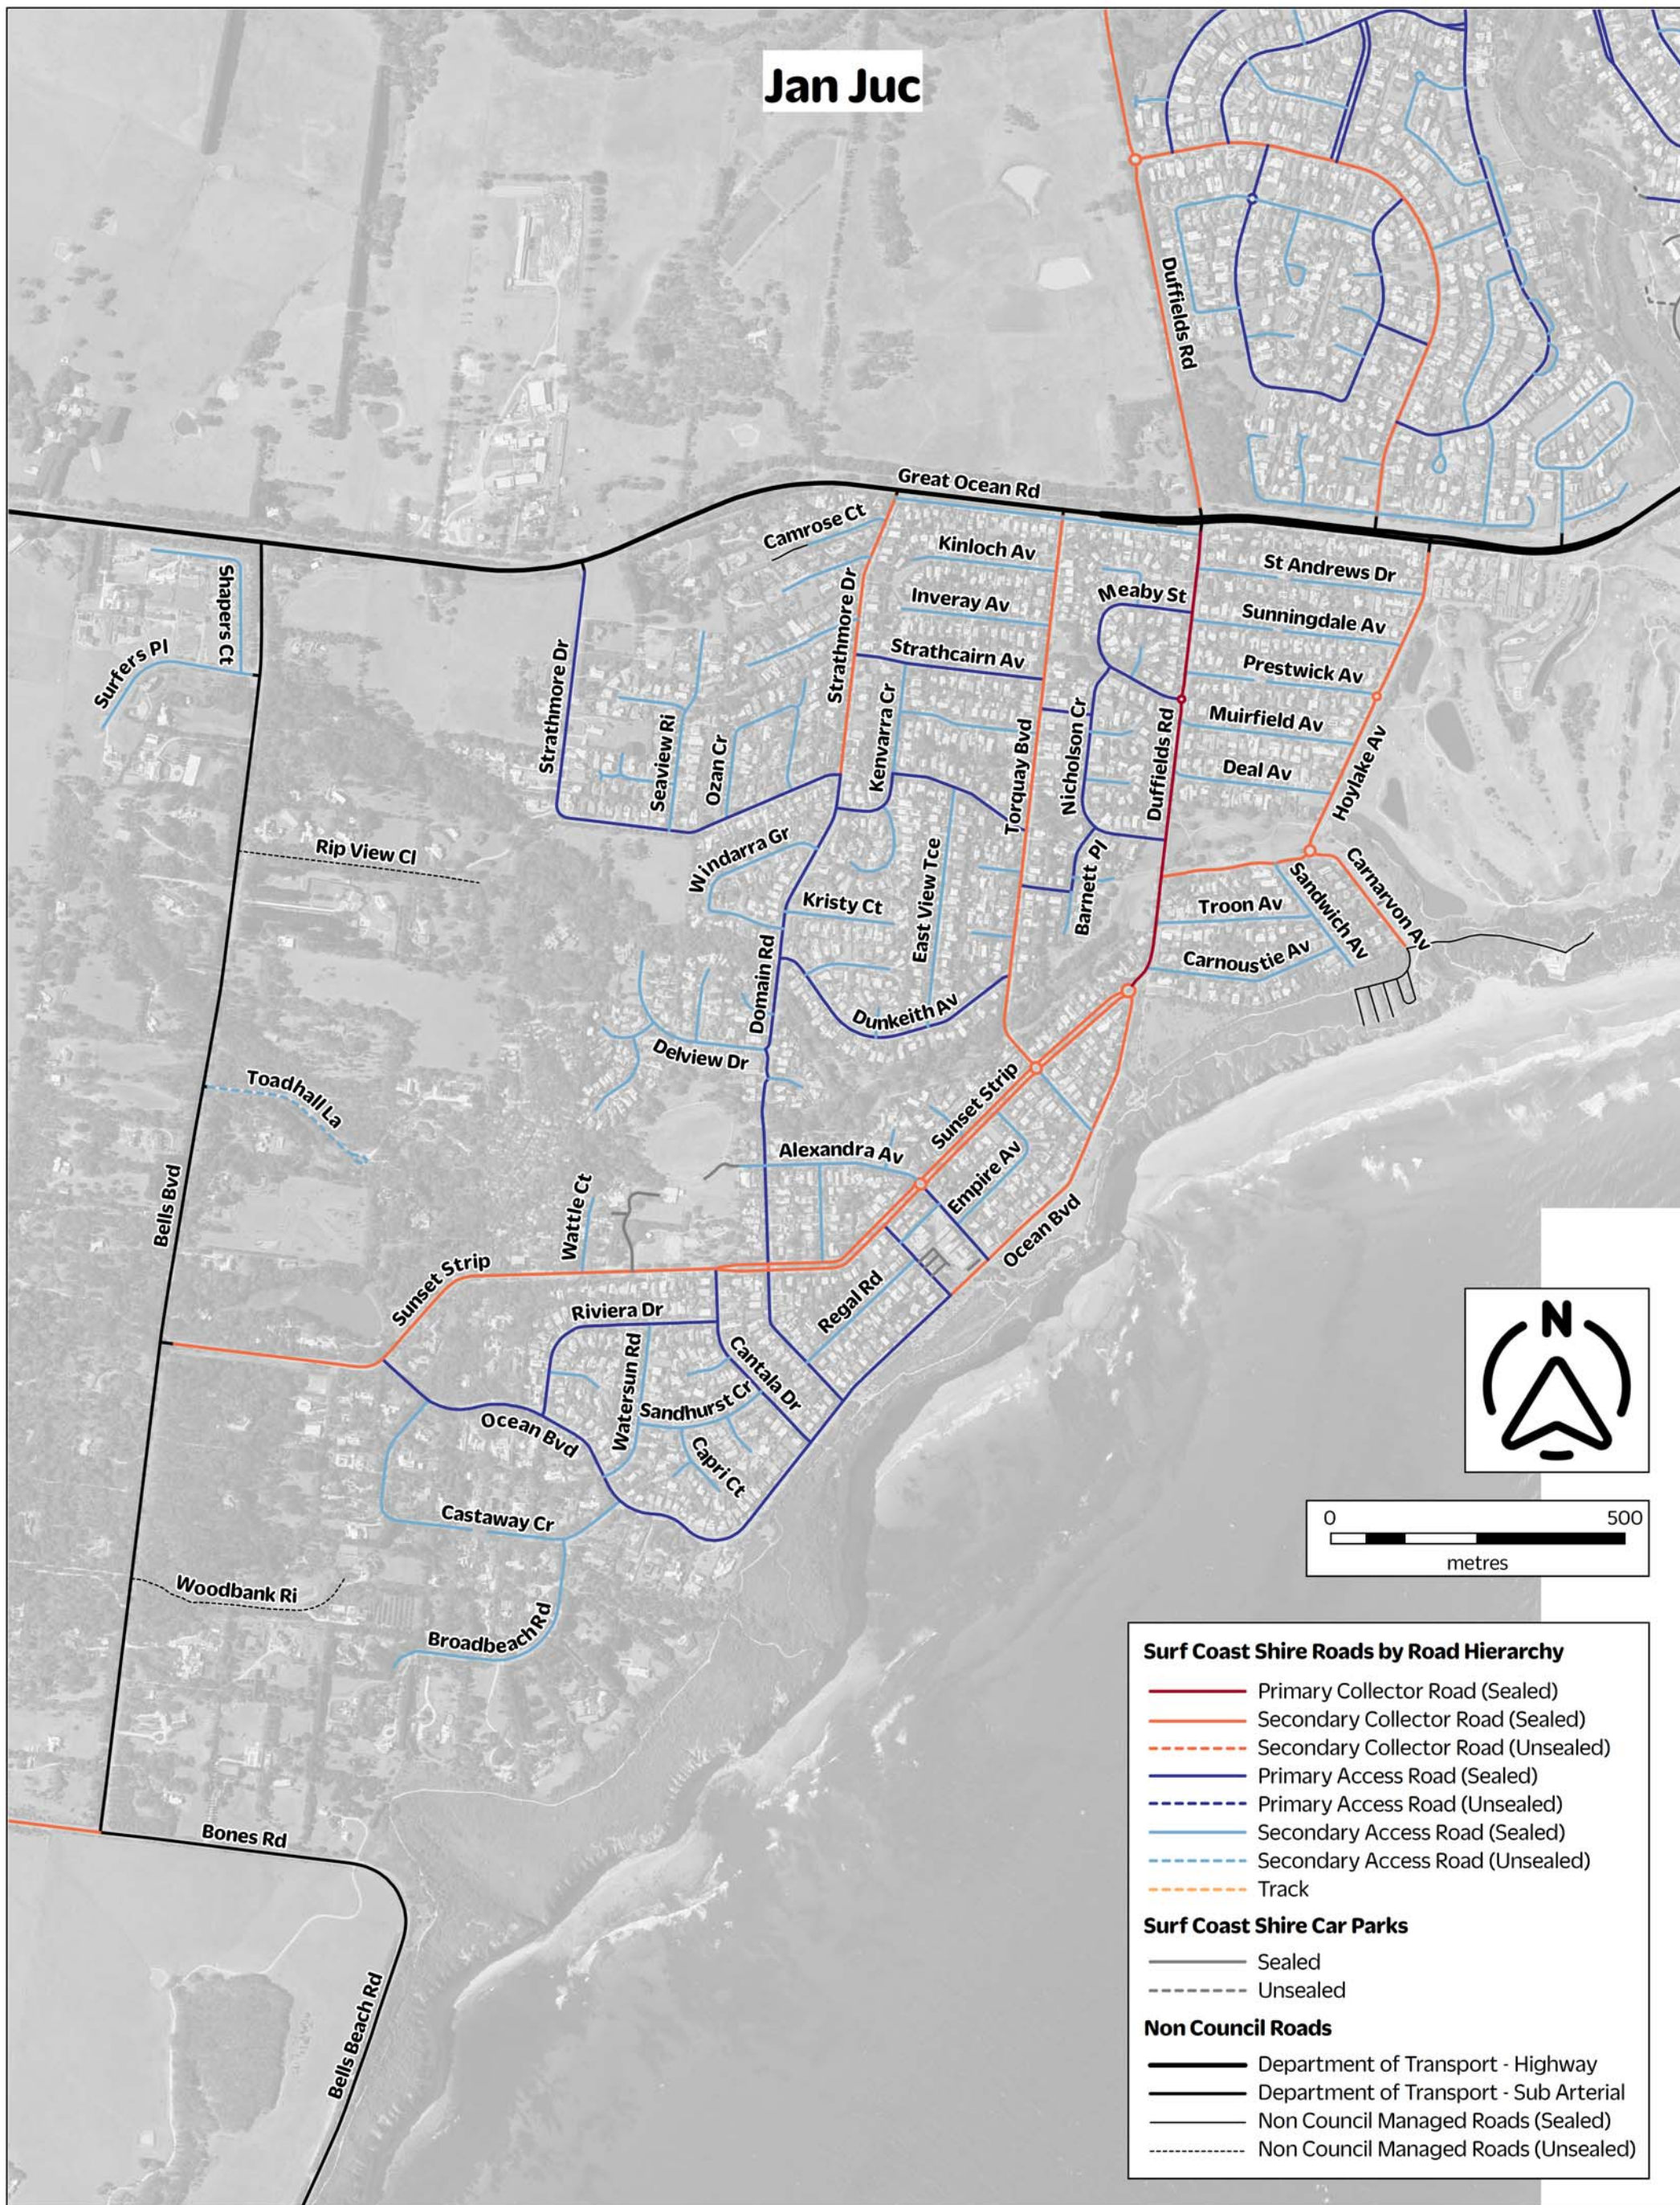

Jan Juc

Surf Coast Shire Roads by Road Hierarchy

- Primary Collector Road (Sealed)
- Secondary Collector Road (Sealed)
- Secondary Collector Road (Unsealed)
- Primary Access Road (Sealed)
- Primary Access Road (Unsealed)
- Secondary Access Road (Sealed)
- Secondary Access Road (Unsealed)
- Track

Surf Coast Shire Car Parks

- Sealed
- Unsealed

Non Council Roads

- Department of Transport - Highway
- Department of Transport - Sub Arterial
- Non Council Managed Roads (Sealed)
- Non Council Managed Roads (Unsealed)