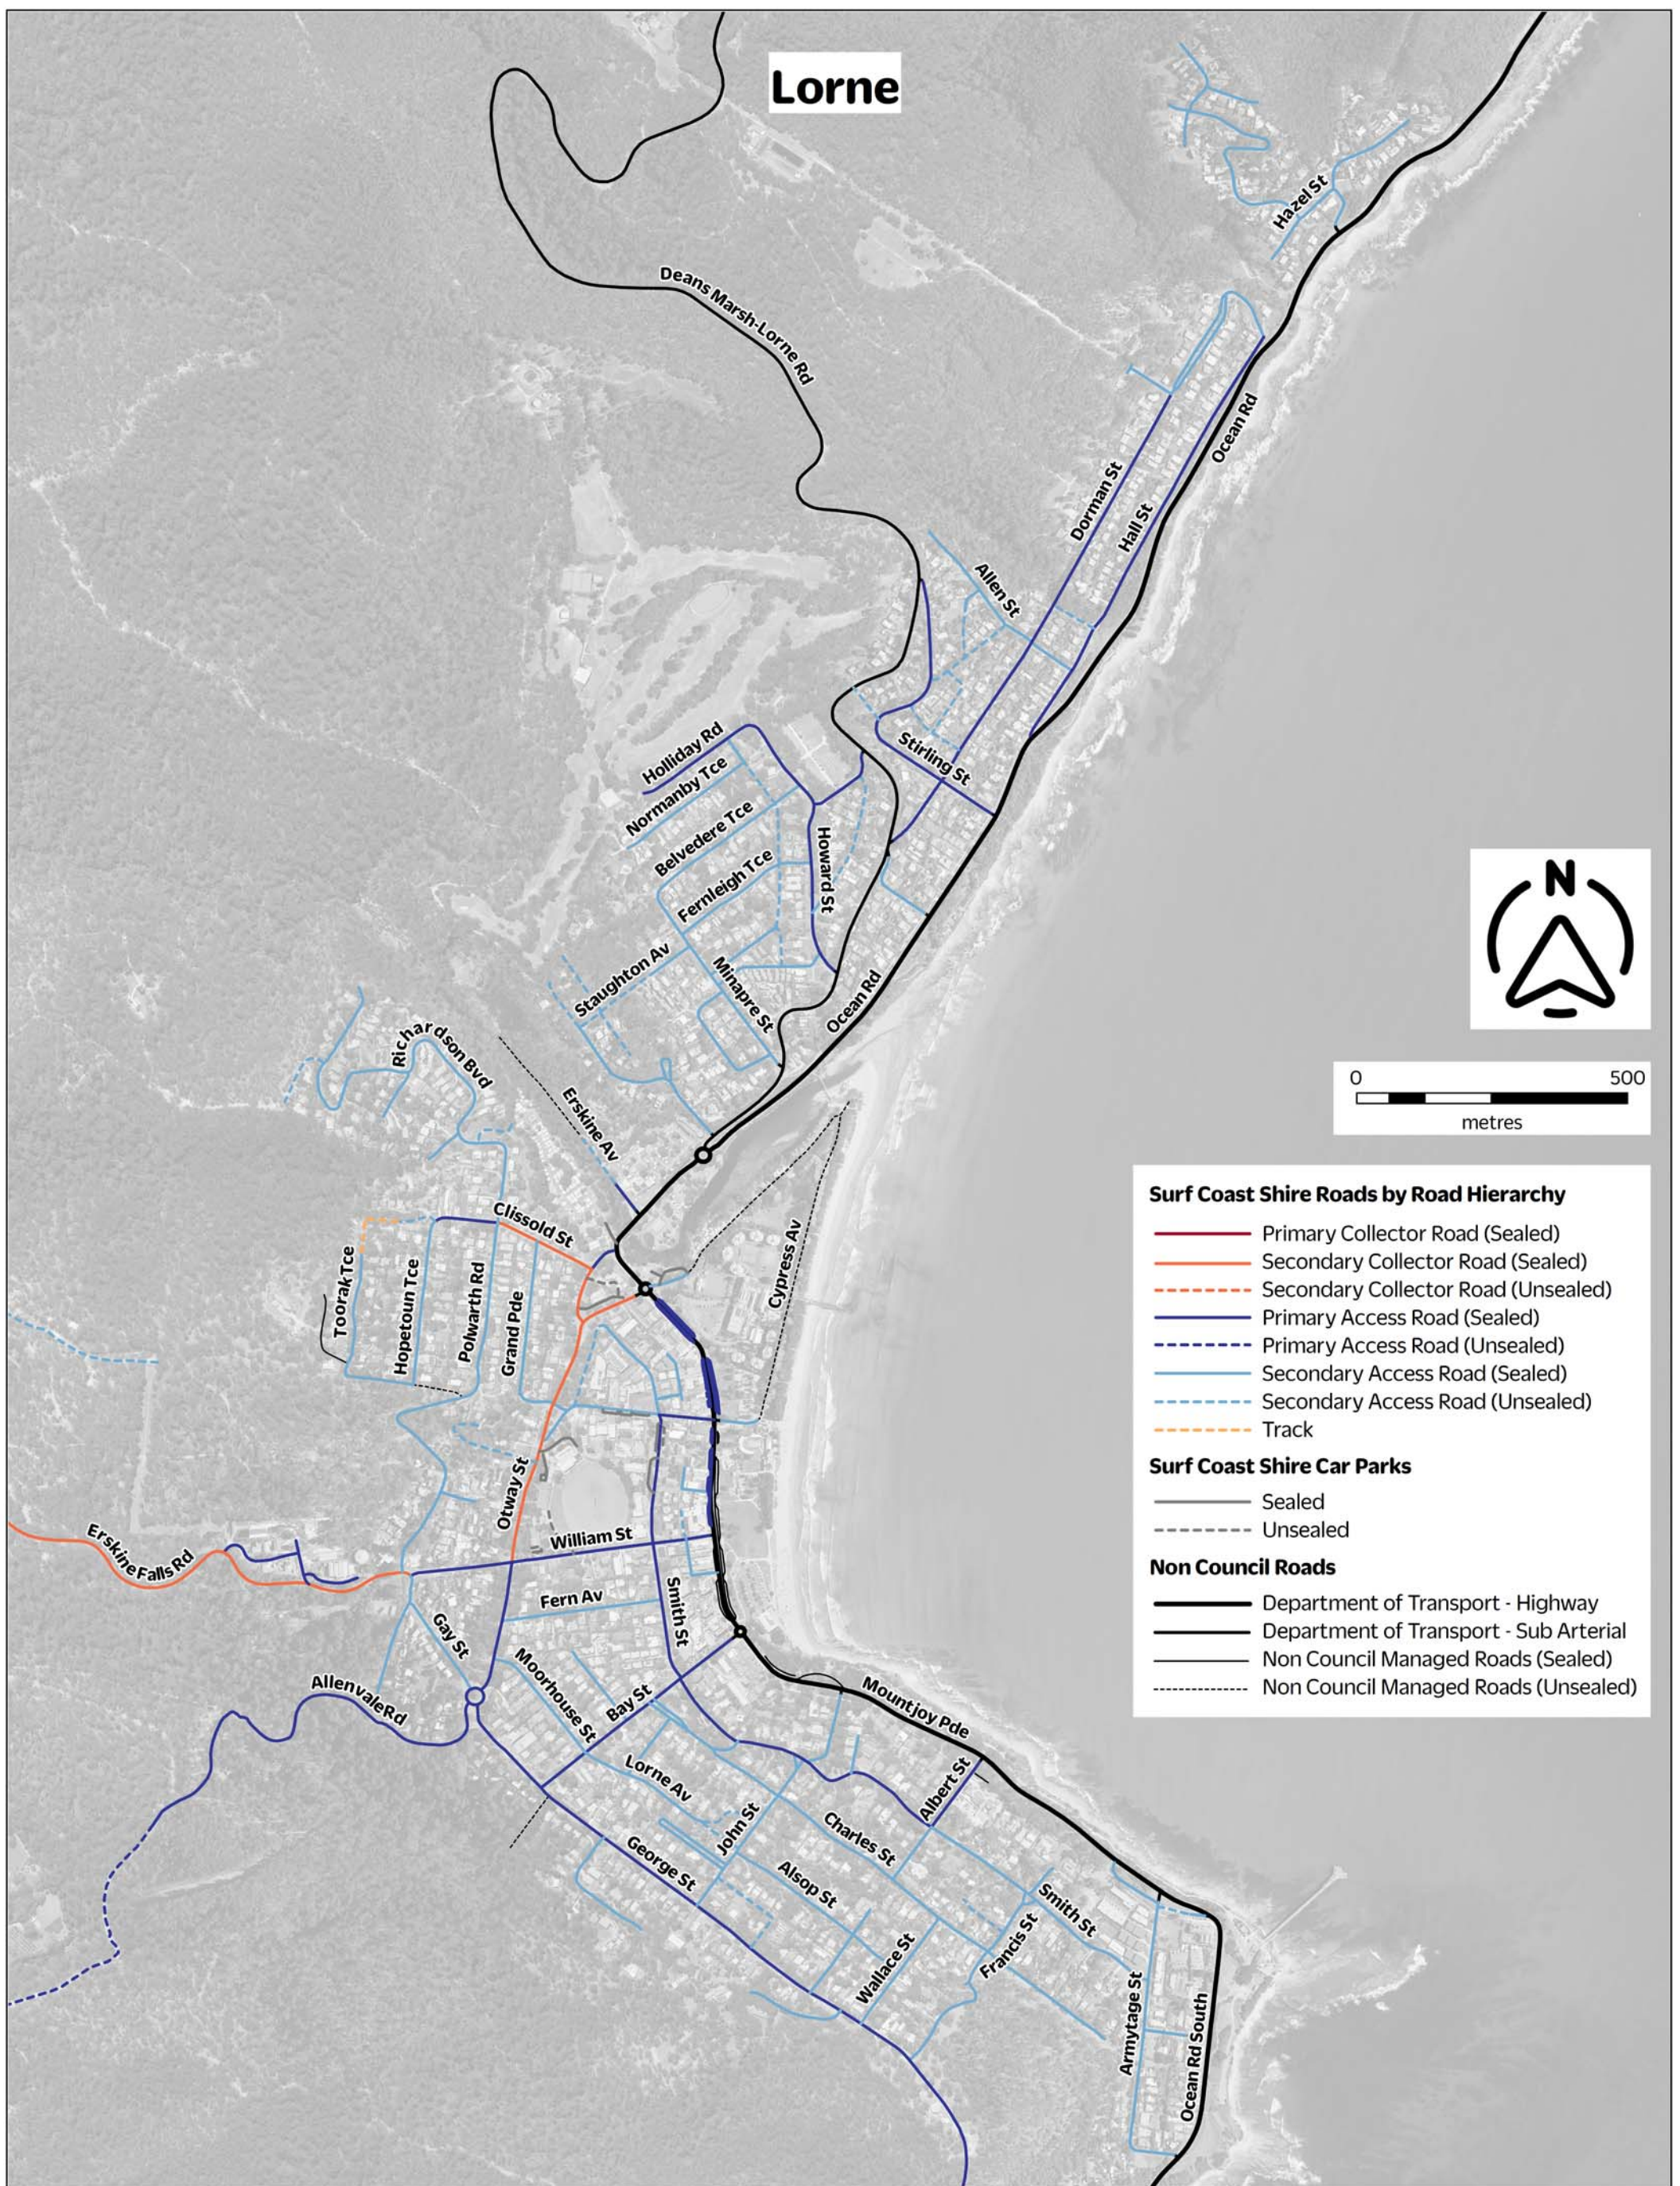

Lorne

- Surf Coast Shire Roads by Road Hierarchy**
- Primary Collector Road (Sealed)
 - Secondary Collector Road (Sealed)
 - - - Secondary Collector Road (Unsealed)
 - Primary Access Road (Sealed)
 - - - Primary Access Road (Unsealed)
 - Secondary Access Road (Sealed)
 - - - Secondary Access Road (Unsealed)
 - - - Track
- Surf Coast Shire Car Parks**
- Sealed
 - Unsealed
- Non Council Roads**
- Department of Transport - Highway
 - Department of Transport - Sub Arterial
 - Non Council Managed Roads (Sealed)
 - Non Council Managed Roads (Unsealed)