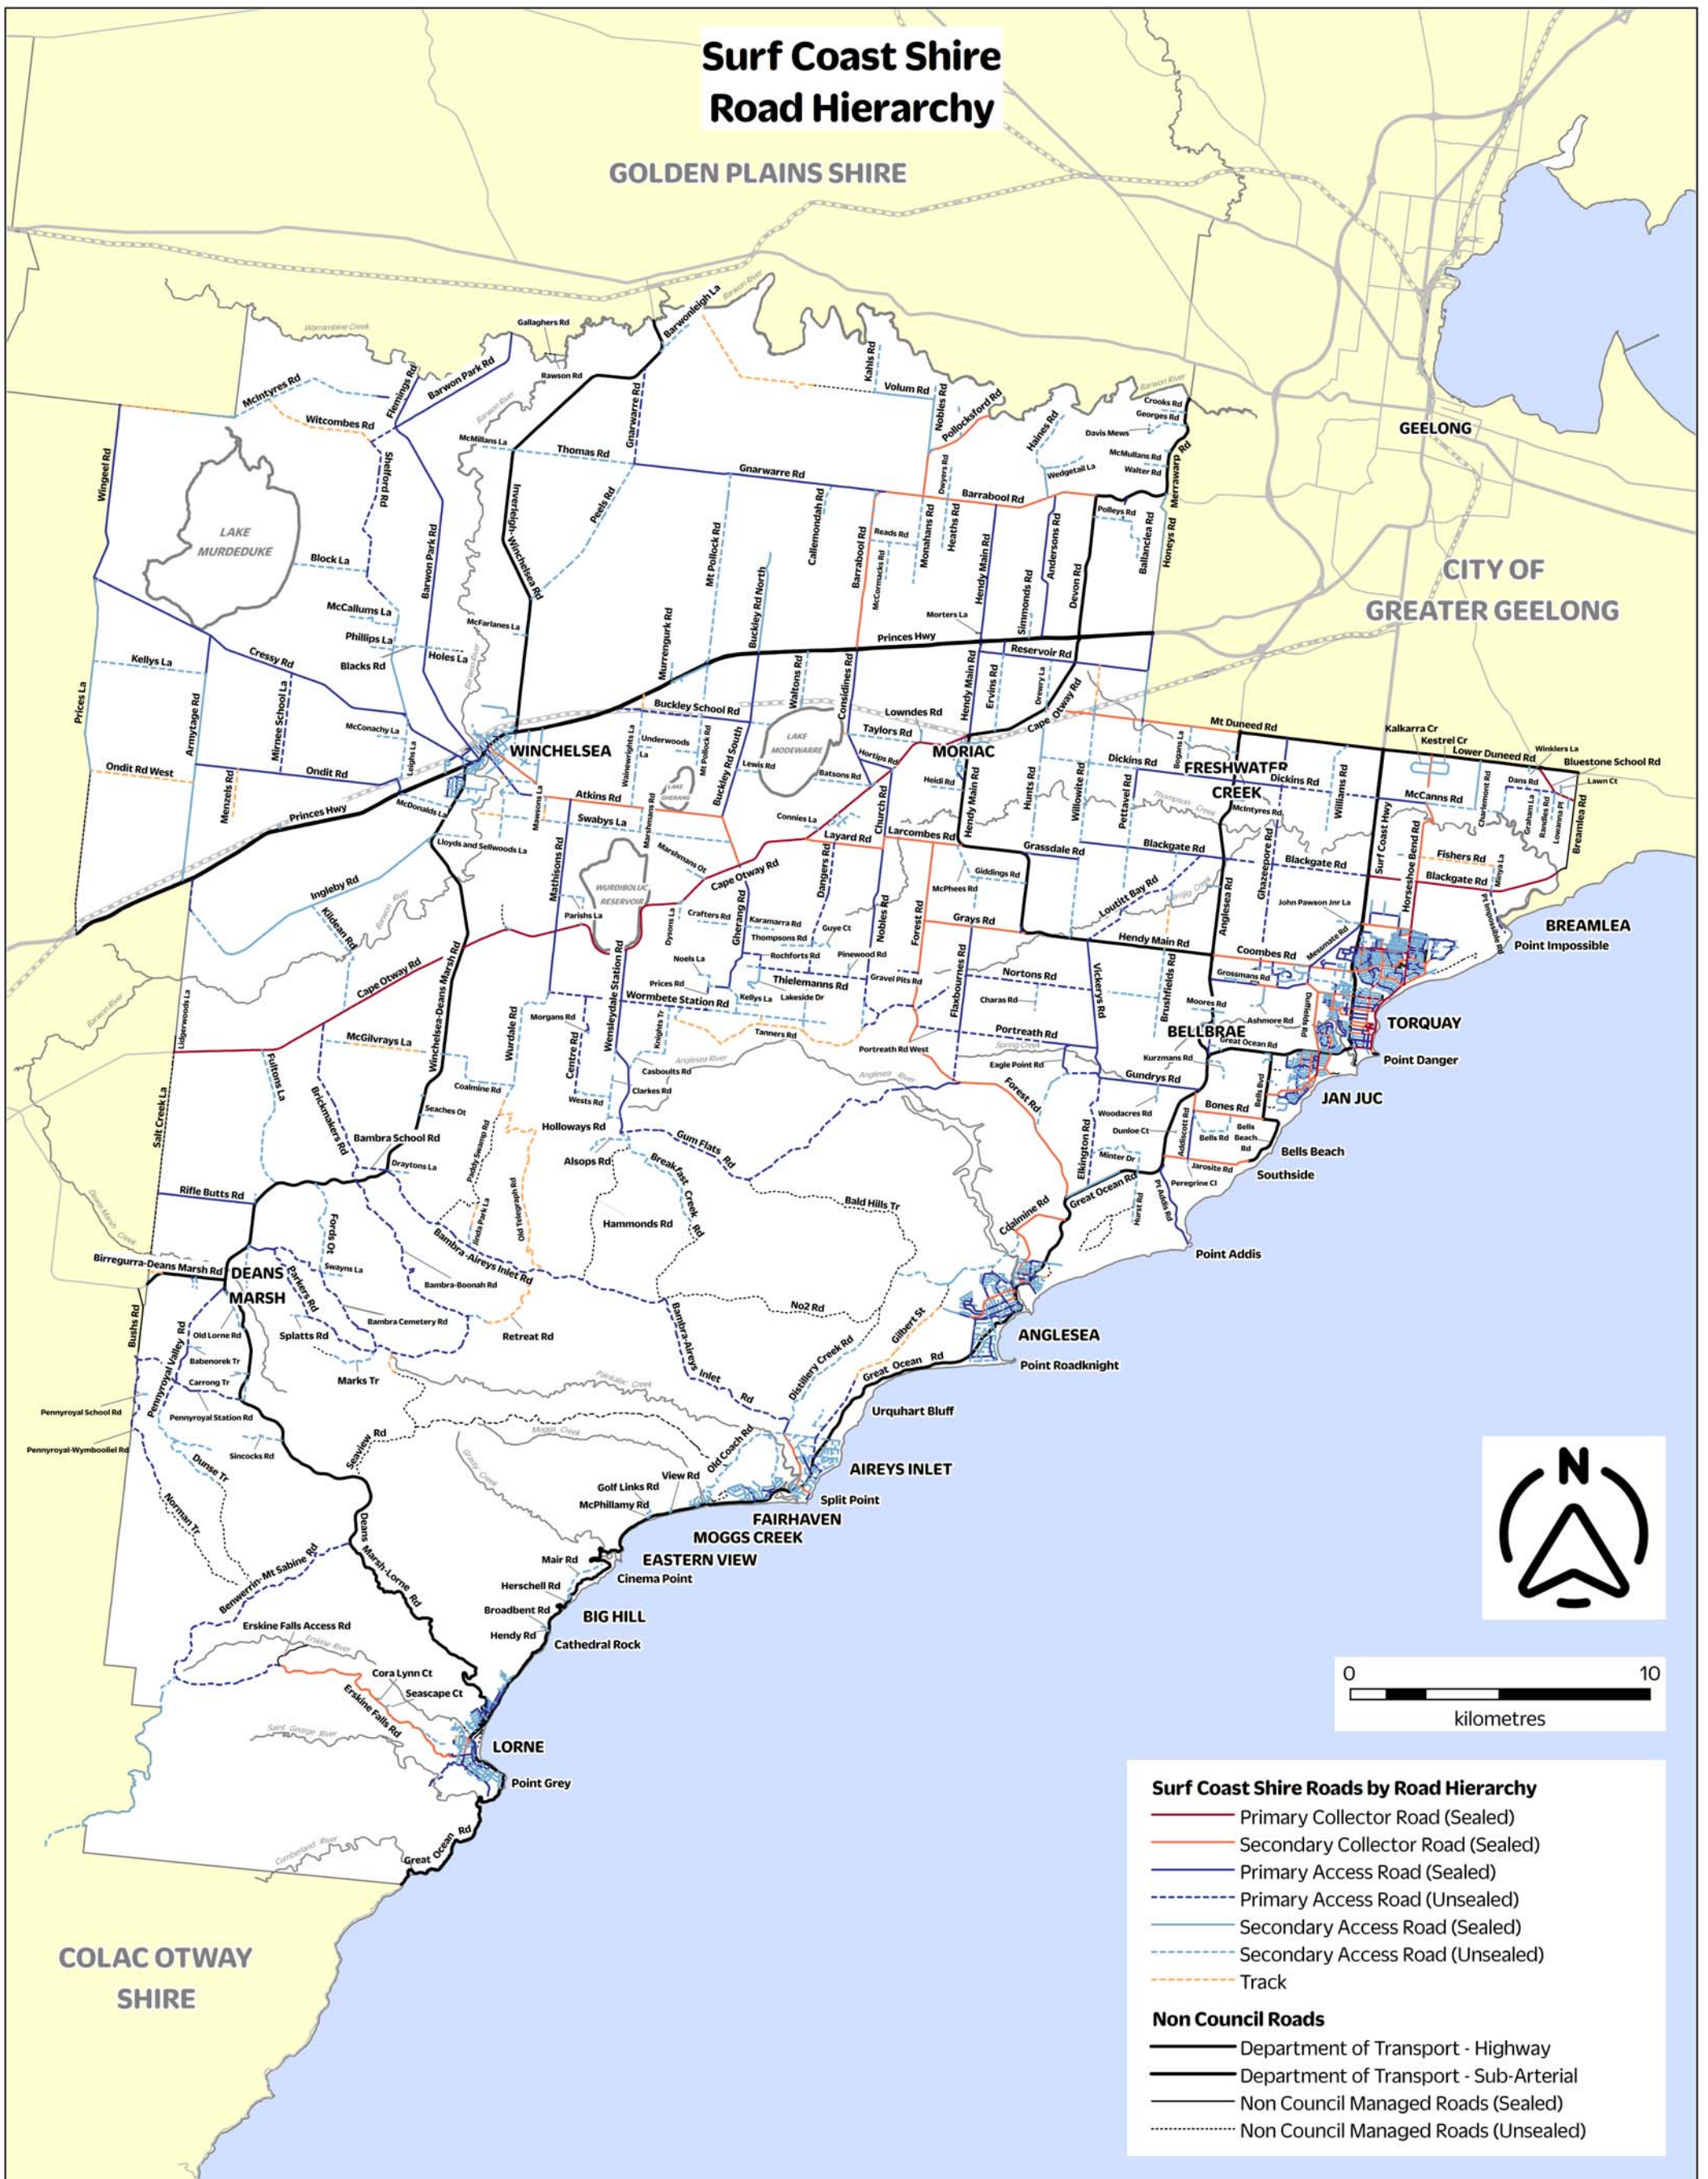

Surf Coast Shire Road Hierarchy

GOLDEN PLAINS SHIRE

Surf Coast Shire Roads by Road Hierarchy

- Primary Collector Road (Sealed)
- Secondary Collector Road (Sealed)
- Primary Access Road (Sealed)
- - - Primary Access Road (Unsealed)
- Secondary Access Road (Sealed)
- - - Secondary Access Road (Unsealed)
- Track

This map is produced on the Geocentric Datum of Australia (GDA94). Surf Coast Shire uses the Map Grid of Australia (MGA94) Zone 55 projection.

Wadawurrung Country