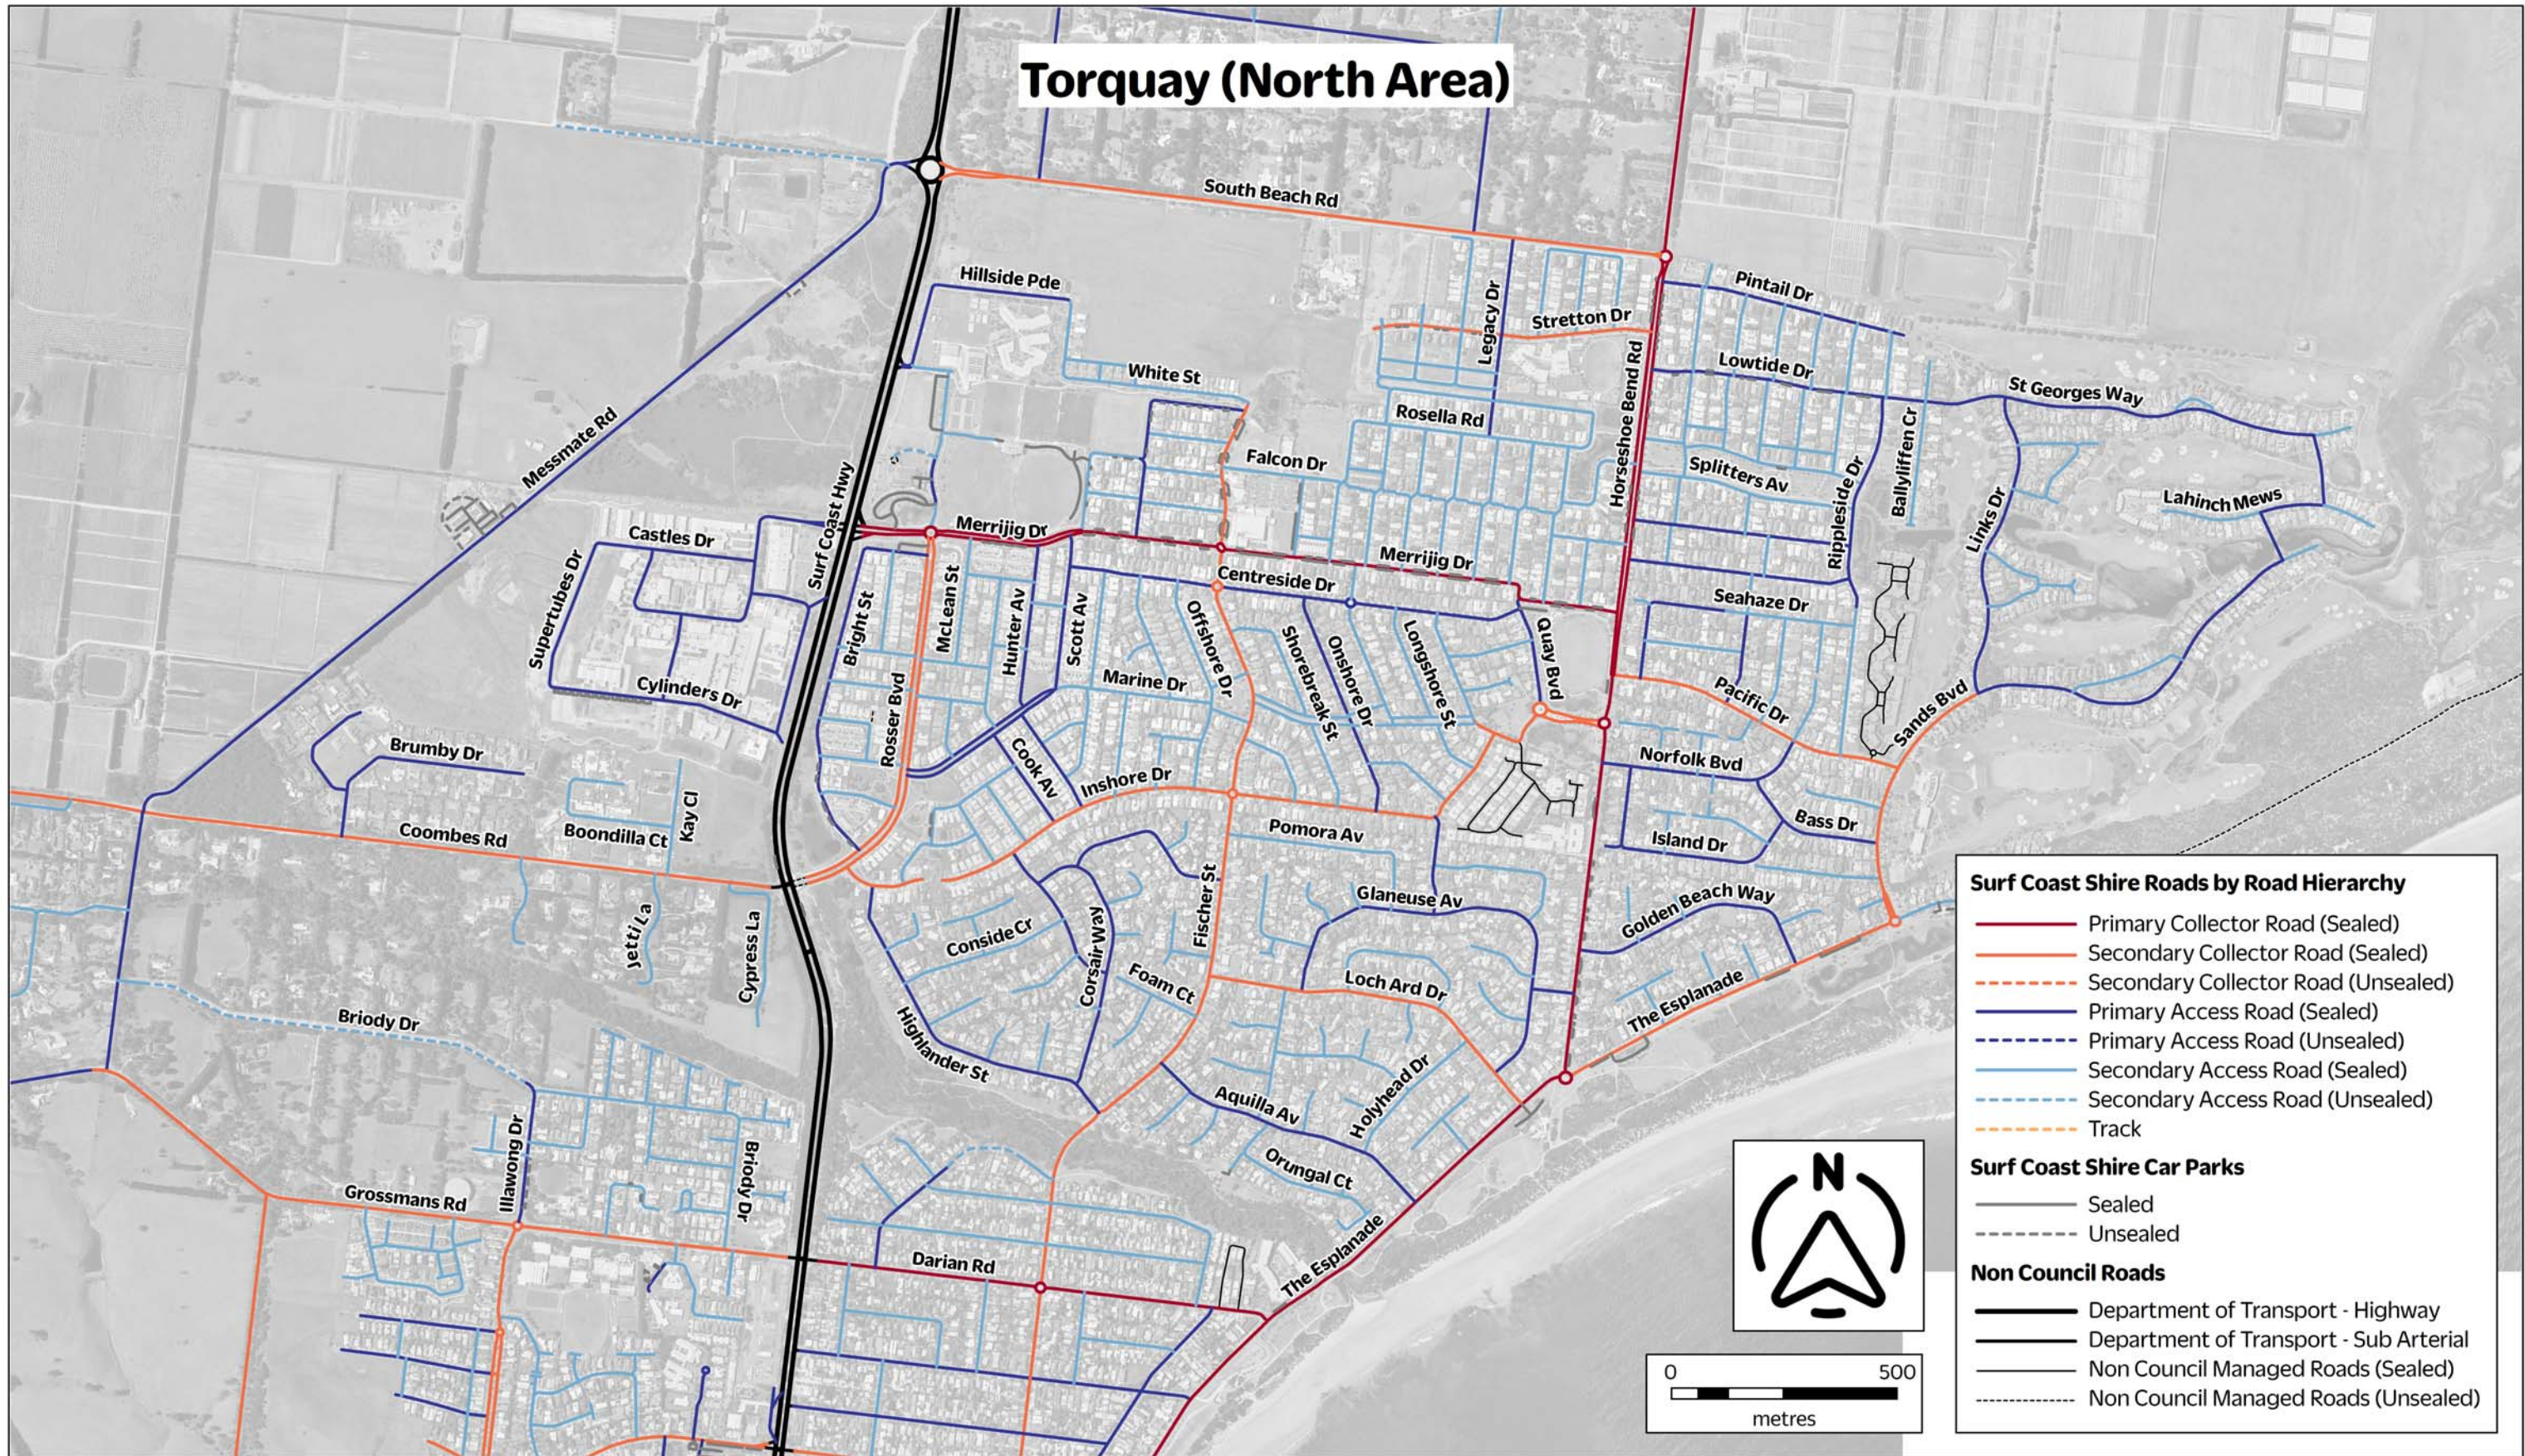

# Torquay (North Area)

1 Merrijig Drive (PO Box 350) Torquay VIC 3228  
 p. (03)5261 0600 e. info@surfcoast.vic.gov.au [surfcoast.vic.gov.au](http://surfcoast.vic.gov.au)

This material may be of assistance to you but the Surf Coast Shire and its employees do not guarantee that the publication is without flaw of any kind or is wholly appropriate for your particular purposes and therefore disclaims all liability for any error, loss or consequences which may arise from your relying on any information contained in this material.

This map is produced on the Geocentric Datum of Australia (GDA94). Surf Coast Shire uses the Map Grid of Australia (MGA94) Zone 55 projection.

Wadawurrung Country