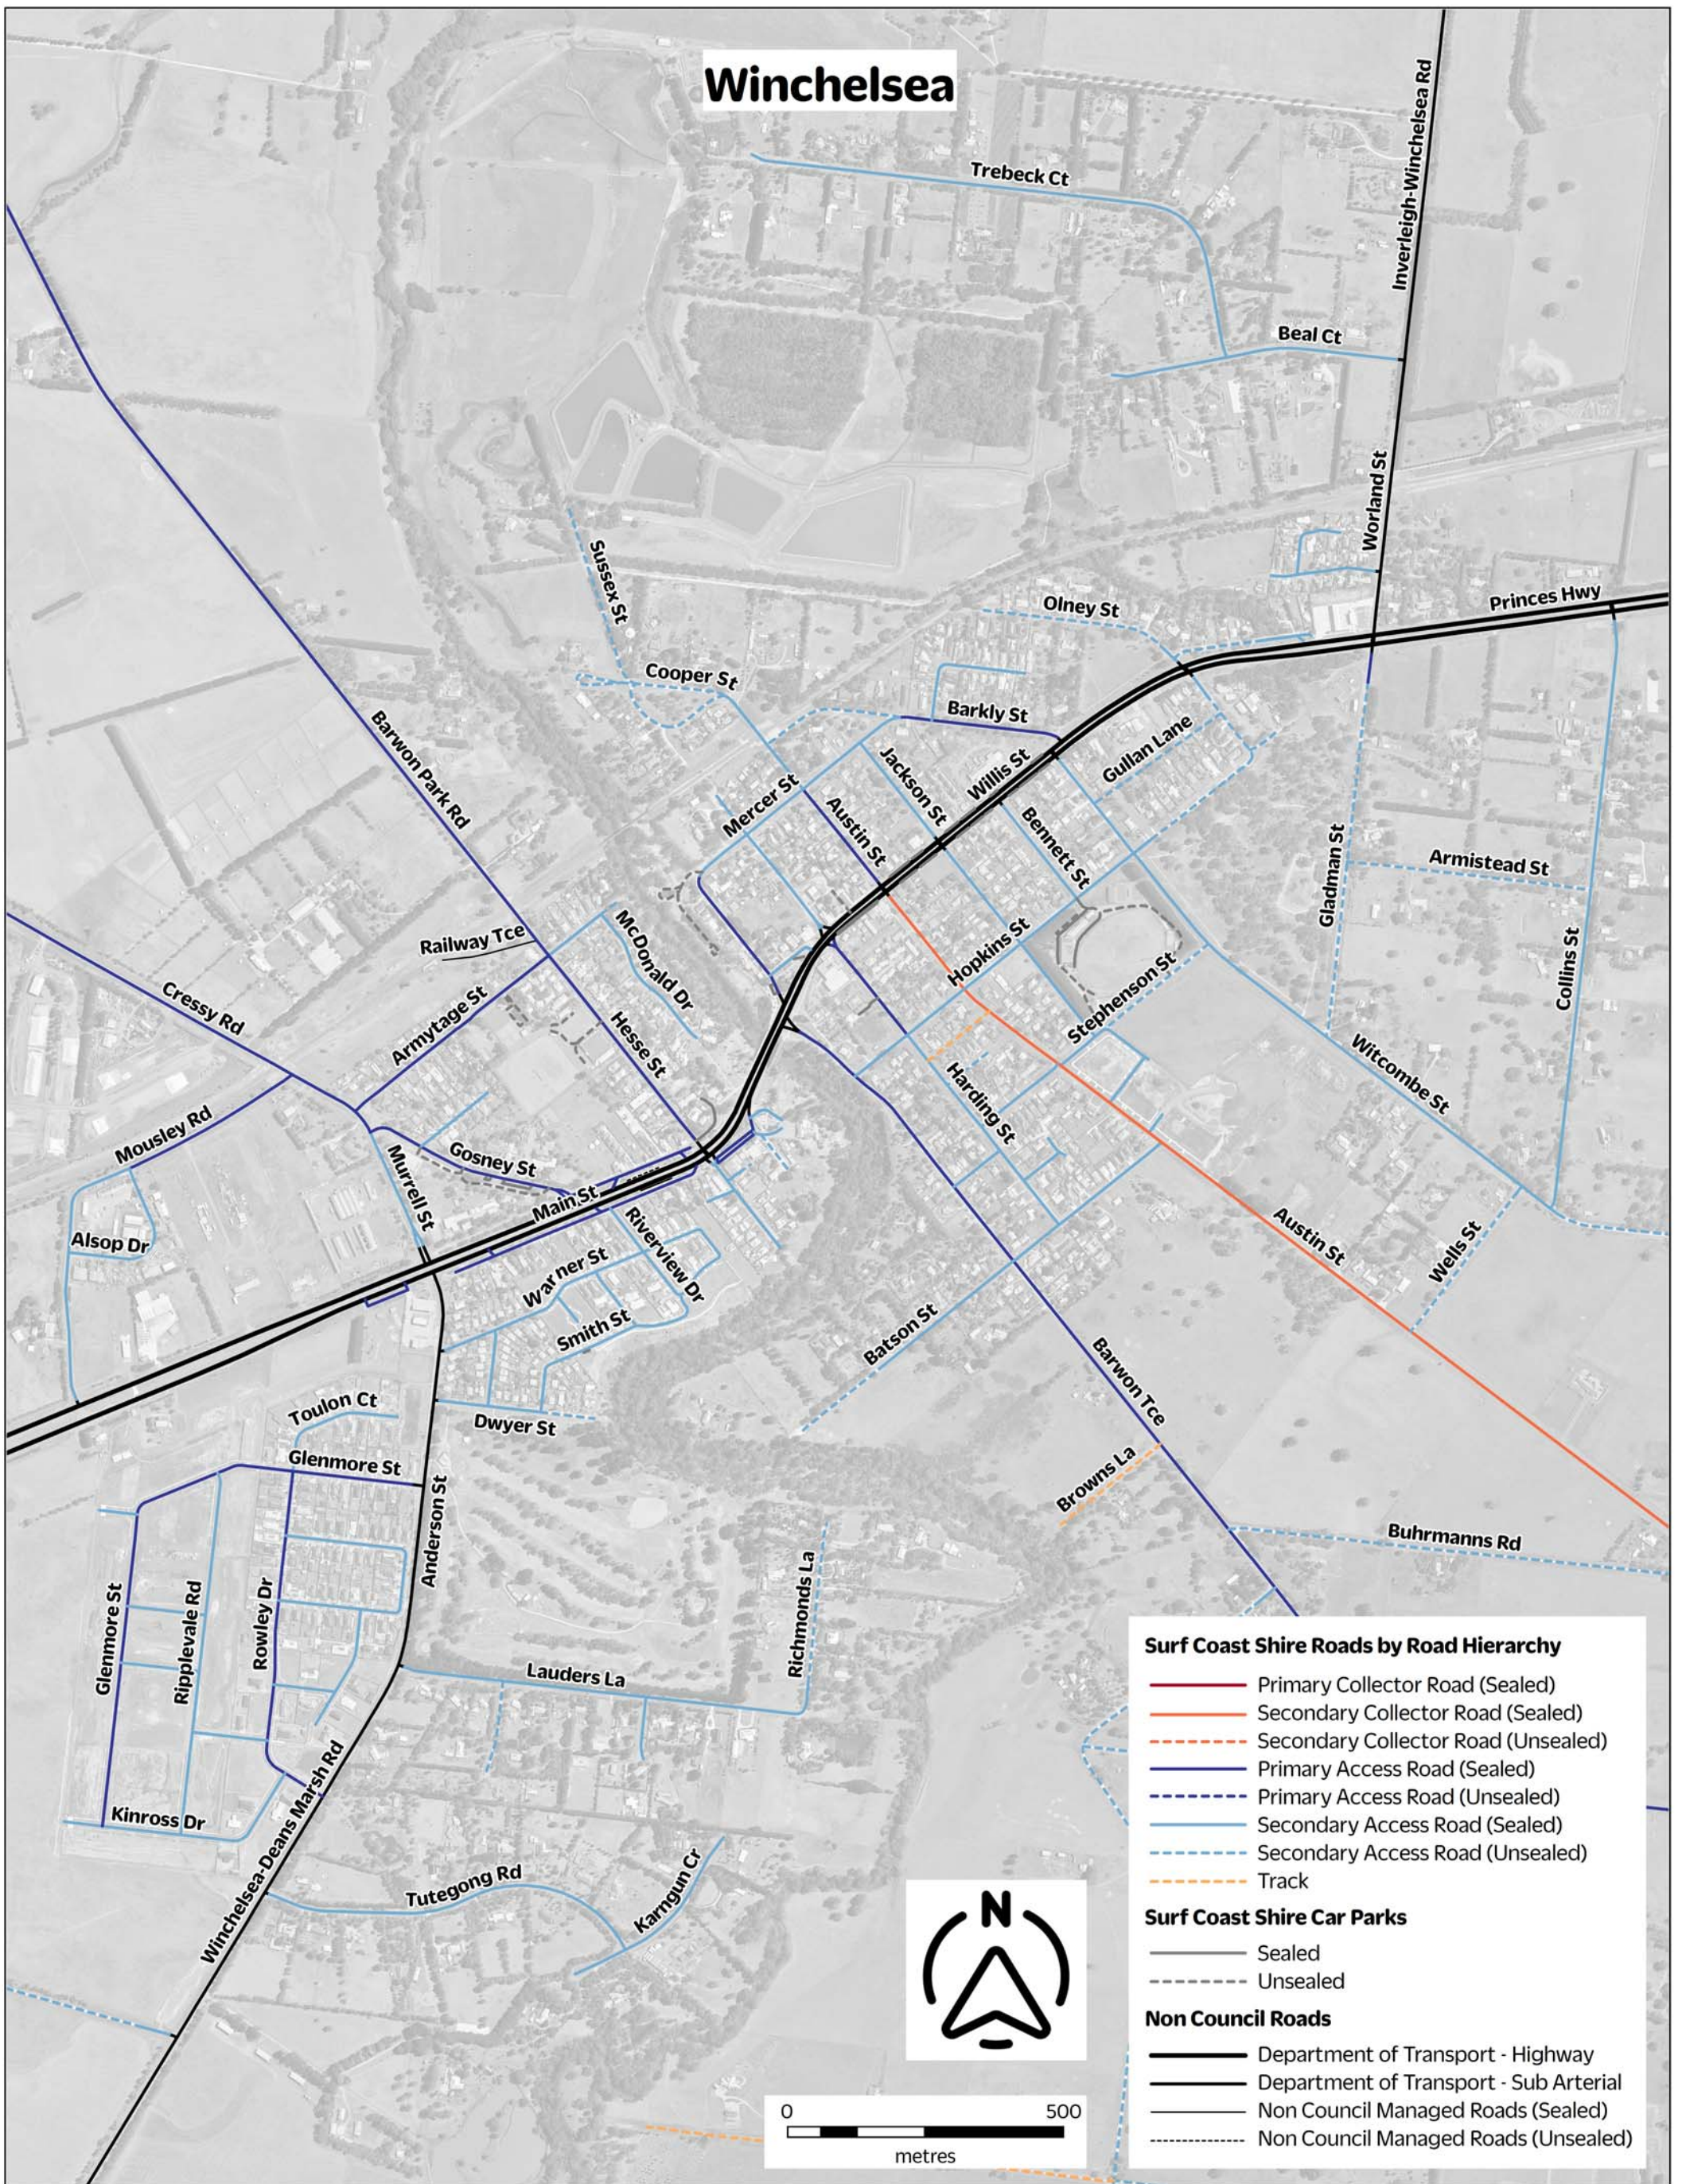

Winchelsea

1 Merrijig Drive (PO Box 350) Torquay VIC 3228
 p. (03)5261 0600 e. info@surfcoast.vic.gov.au surfcoast.vic.gov.au

This material may be of assistance to you but the Surf Coast Shire and its employees do not guarantee that the publication is without flaw of any kind or is wholly appropriate for your particular purposes and therefore disclaims all liability for any error, loss or consequences which may arise from your relying on any information contained in this material.

This map is produced on the Geocentric Datum of Australia (GDA94). Surf Coast Shire uses the Map Grid of Australia (MGA94) Zone 55 projection.

Wadawurrung Country